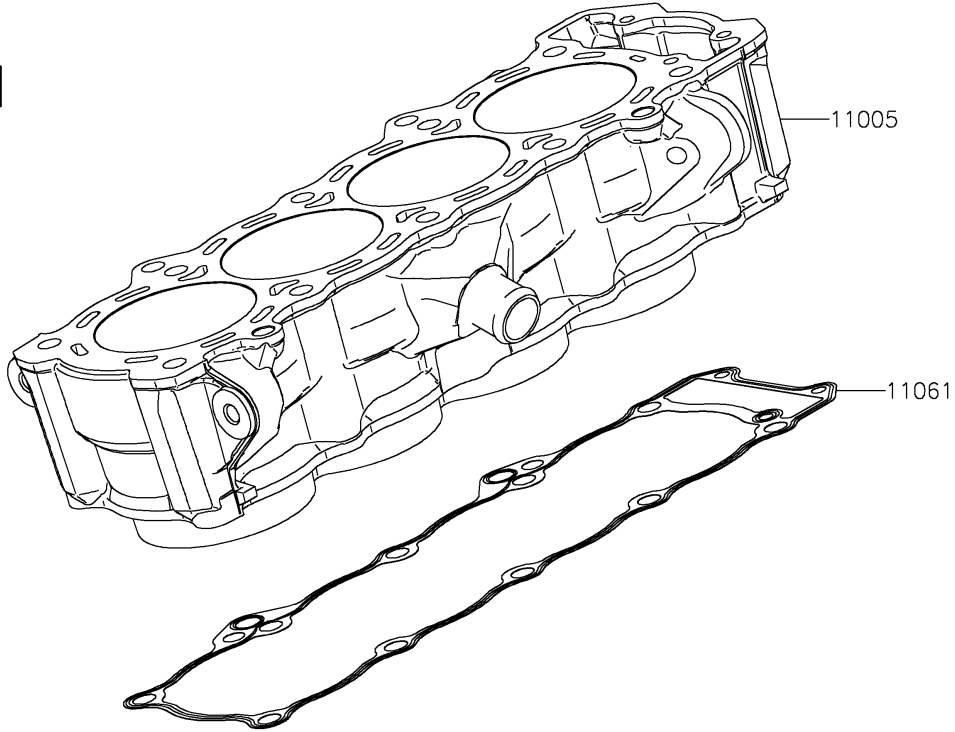

2023 Ninja® 1000SX PARTS DIAGRAM

Cylinder/Piston(s)

E1120

2023 Ninja® 1000SX PARTS LIST

Cylinder/Piston(s)

ITEM NAME	PART NUMBER	QUANTITY
CYLINDER-ENGINE (Ref # 11005)	11005-0713	1
GASKET,CYLINDER BASE (Ref # 11061)	11061-0402	1
PISTON-ENGINE (Ref # 13001)	13001-0799	4
PIN-PISTON (Ref # 13002)	13002-0004	4
RING-SET-PISTON (Ref # 13008)	13008-0588	4
RING-SNAP (Ref # 92033)	92033-1054	8