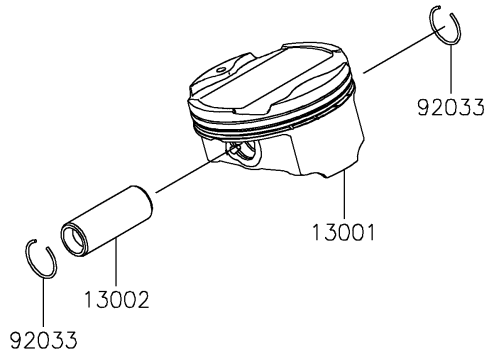

2023 Ninja® 1000SX PARTS DIAGRAM

Cylinder/Piston(s)

E1120

2023 Ninja® 1000SX PARTS LIST

Cylinder/Piston(s)

ITEM NAME	PART NUMBER	QUANTITY
CYLINDER-ENGINE (Ref # 11005)	11005-0713	1
GASKET,CYLINDER BASE (Ref # 11061)	11061-0402	1
PISTON-ENGINE (Ref # 13001)	13001-0799	4
PIN-PISTON (Ref # 13002)	13002-0004	4
RING-SET-PISTON (Ref # 13008)	13008-0588	4
RING-SNAP (Ref # 92033)	92033-1054	8