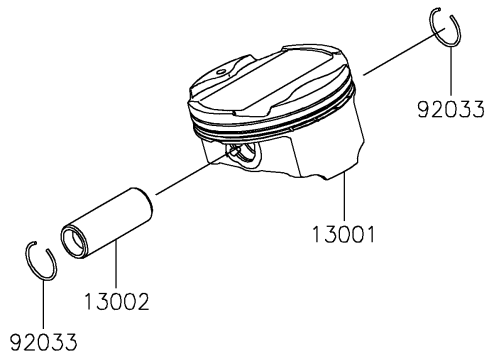

# 2022 NINJA® 1000SX PARTS DIAGRAM

Cylinder/Piston(s)

E1120

## 2022 NINJA® 1000SX PARTS LIST

Cylinder/Piston(s)

ITEM NAME	PART NUMBER	QUANTITY
CYLINDER-ENGINE (Ref # 11005)	11005-0713	1
GASKET,CYLINDER BASE (Ref # 11061)	11061-0402	1
PISTON-ENGINE (Ref # 13001)	13001-0799	4
PIN-PISTON (Ref # 13002)	13002-0004	4
RING-SET-PISTON (Ref # 13008)	13008-0588	4
RING-SNAP (Ref # 92033)	92033-1054	8