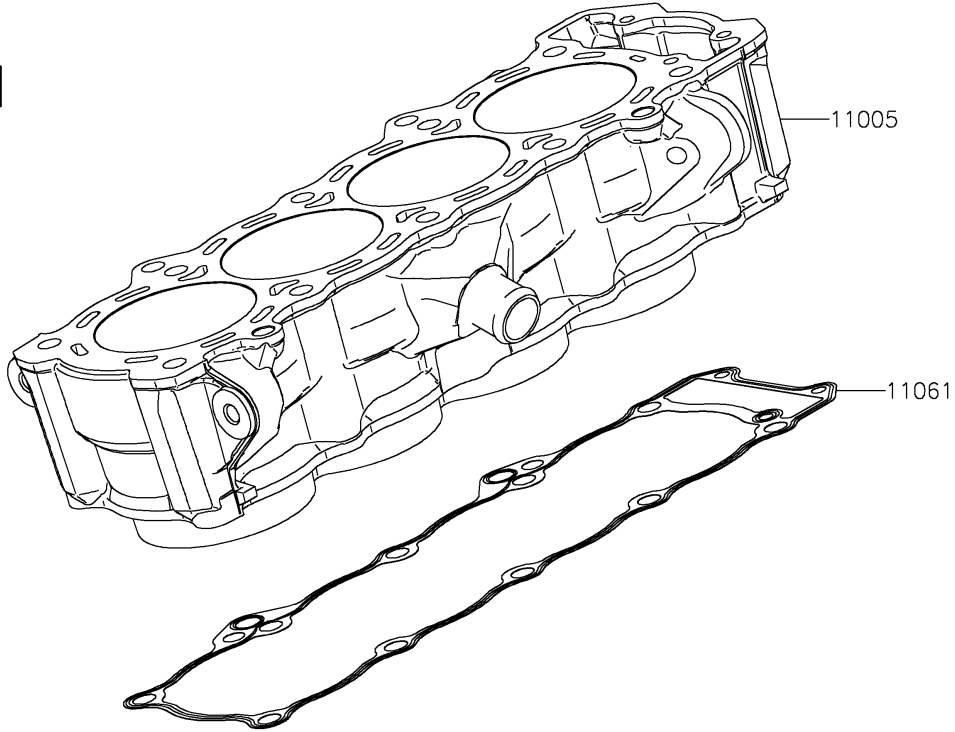

# 2022 NINJA® 1000SX PARTS DIAGRAM

Cylinder/Piston(s)

E1120

## 2022 NINJA® 1000SX PARTS LIST

Cylinder/Piston(s)

ITEM NAME	PART NUMBER	QUANTITY
CYLINDER-ENGINE (Ref # 11005)	11005-0713	1
GASKET,CYLINDER BASE (Ref # 11061)	11061-0402	1
PISTON-ENGINE (Ref # 13001)	13001-0799	4
PIN-PISTON (Ref # 13002)	13002-0004	4
RING-SET-PISTON (Ref # 13008)	13008-0588	4
RING-SNAP (Ref # 92033)	92033-1054	8