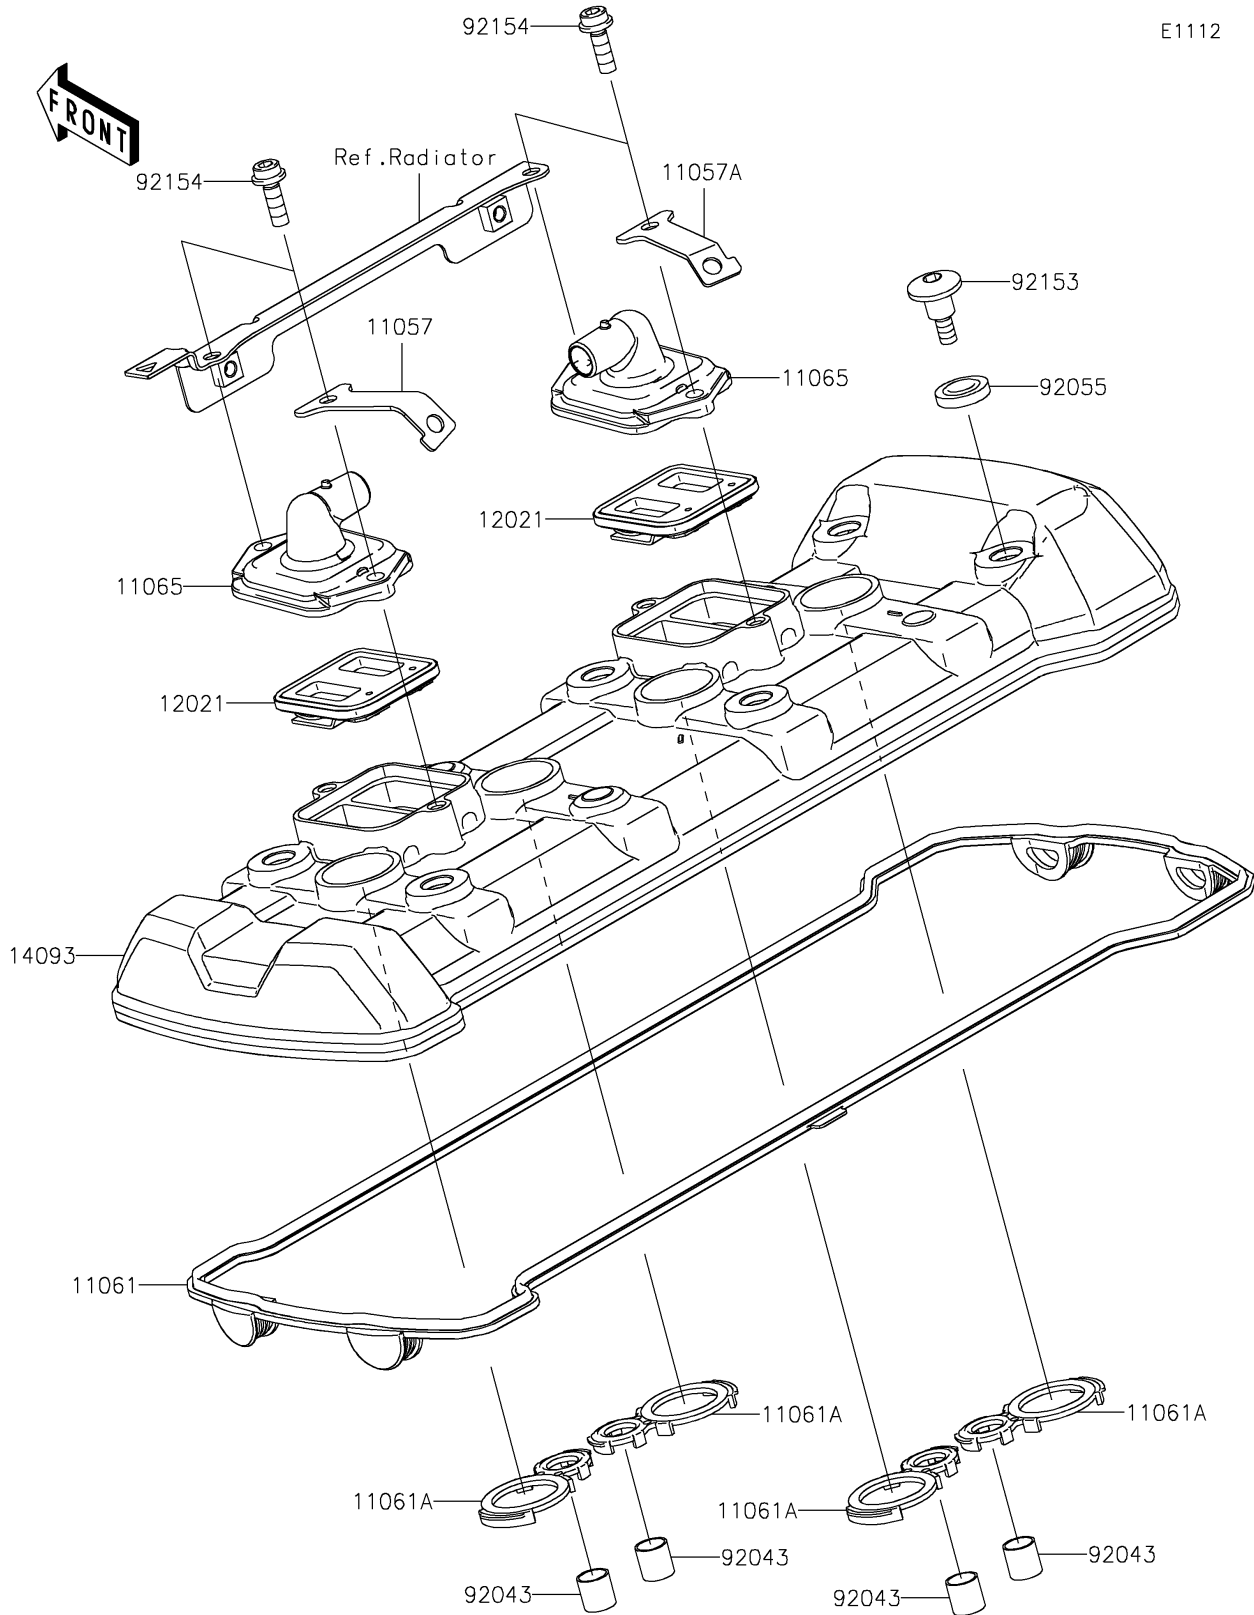

2022 NINJA® 1000SX PARTS DIAGRAM

Cylinder Head Cover

E1112

2022 NINJA® 1000SX PARTS LIST

Cylinder Head Cover

ITEM NAME	PART NUMBER	QUANTITY
BRACKET,LH (Ref # 11057)	11057-1712	1
BRACKET,RH (Ref # 11057A)	11057-1713	1
GASKET,HEAD COVER (Ref # 11061)	11061-0914	1
GASKET,SPARK PLUG (Ref # 11061A)	11061-1213	4
CAP,HEAD COVER (Ref # 11065)	11065-0328	2
VALVE-ASSY-REED (Ref # 12021)	12021-0016	2
COVER,HEAD (Ref # 14093)	14093-0562	1
PIN,10.1X12X14 (Ref # 92043)	92043-4009	4
RING-O (Ref # 92055)	92055-0785	6
BOLT,SOCKET,6X22.5 (Ref # 92153)	92153-1779	6
BOLT,SOCKET,6X18 (Ref # 92154)	92154-0351	4