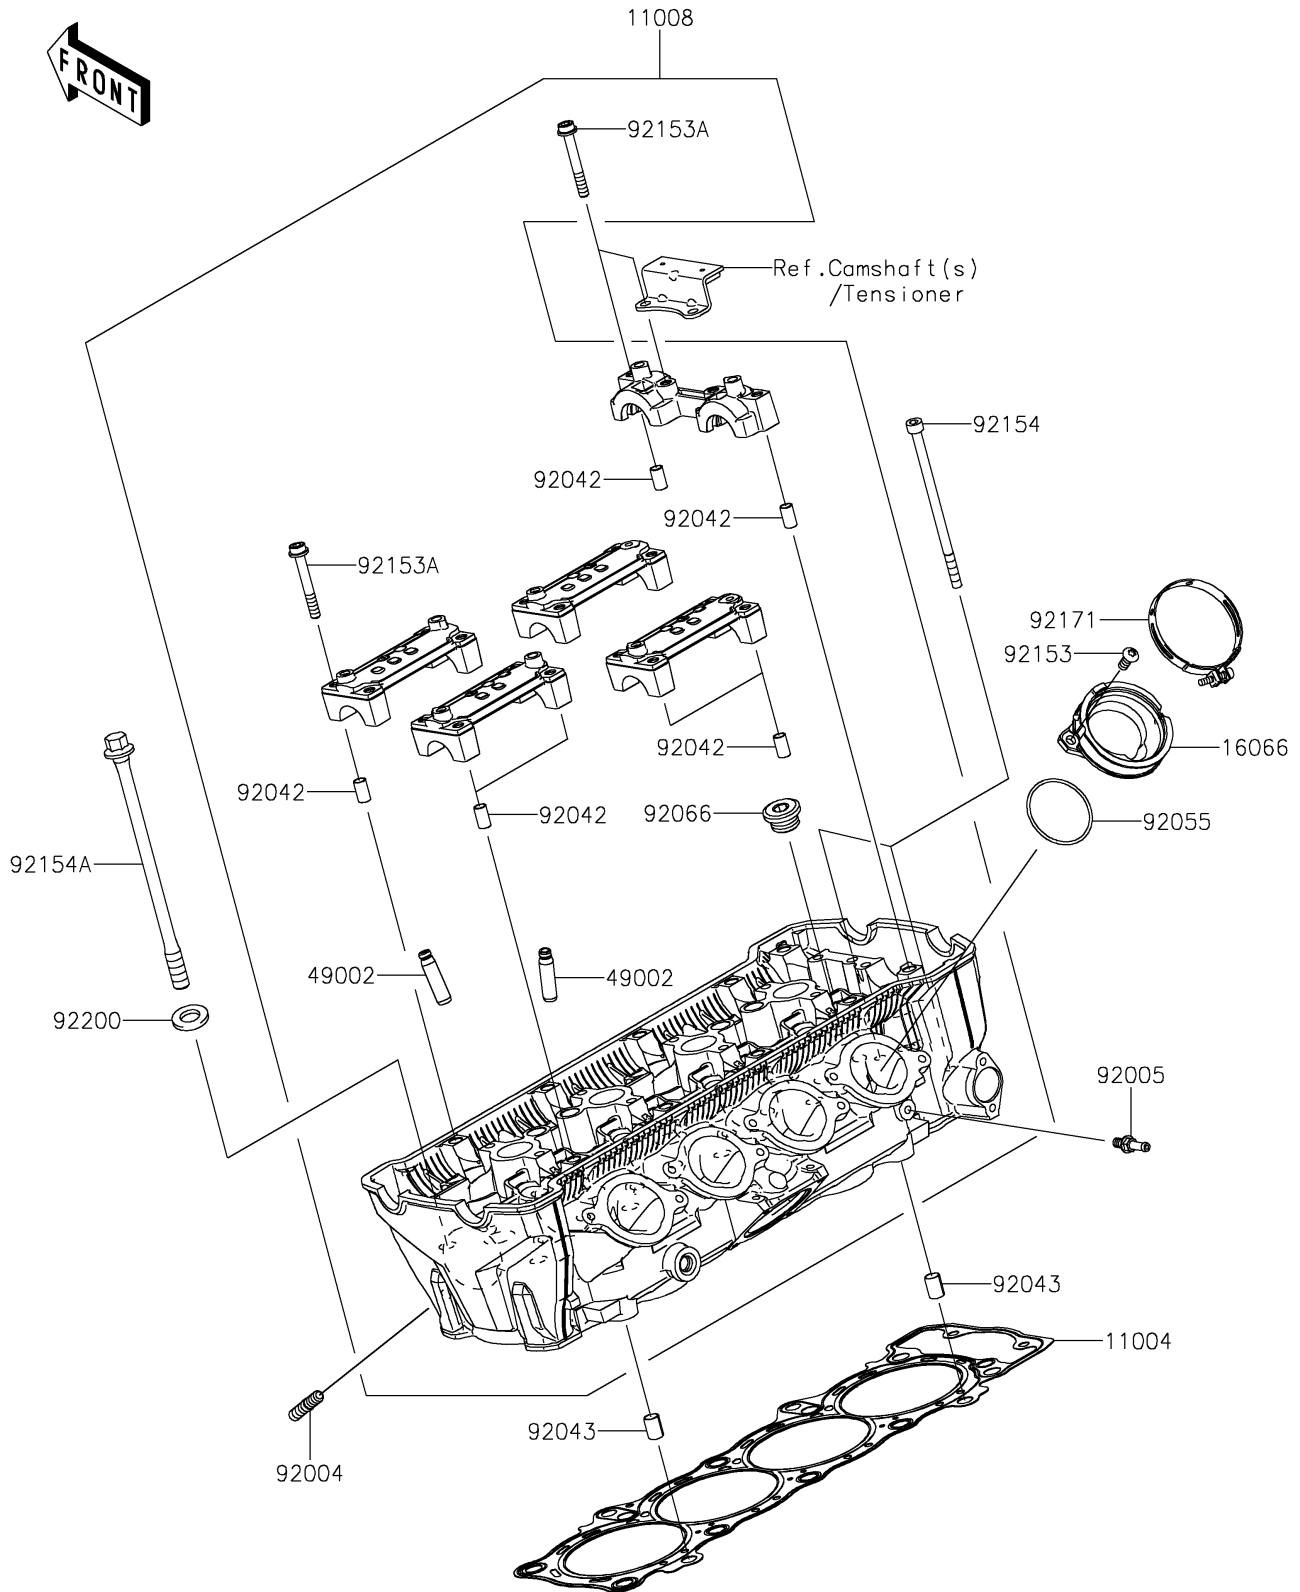

# 2022 NINJA® 1000SX PARTS DIAGRAM

Cylinder Head

E1111

## 2022 NINJA® 1000SX PARTS LIST

### Cylinder Head

ITEM NAME	PART NUMBER	QUANTITY
GASKET-HEAD (Ref # 11004)	11004-0781	1
HEAD-COMP-CYLINDER (Ref # 11008)	11008-0973	1
HOLDER-THROTTLE BODY (Ref # 16066)	16066-0012	4
GUIDE-VALVE (Ref # 49002)	49002-0009	16
STUD (Ref # 92004)	92004-0050	8
FITTING (Ref # 92005)	92005-0826	1
PIN,DOWEL,6.3X8X14 (Ref # 92042)	92042-007	10
PIN,8.2X10X14 (Ref # 92043)	92043-1264	2
RING-O,42X1.9 (Ref # 92055)	92055-1536	4
PLUG,18X10 (Ref # 92066)	92066-0832	5
BOLT,TORX,6X14 (Ref # 92153)	92153-0406	8
BOLT,SOCKET,6X45 (Ref # 92153A)	92153-0656	20
BOLT,SOCKET,6X115 (Ref # 92154)	92154-0205	2
BOLT,FLANGED,10X165 (Ref # 92154A)	92154-2638	10
CLAMP,60MM (Ref # 92171)	92171-0729	4
WASHER,10.2X18.4X1.8 (Ref # 92200)	92200-1691	10