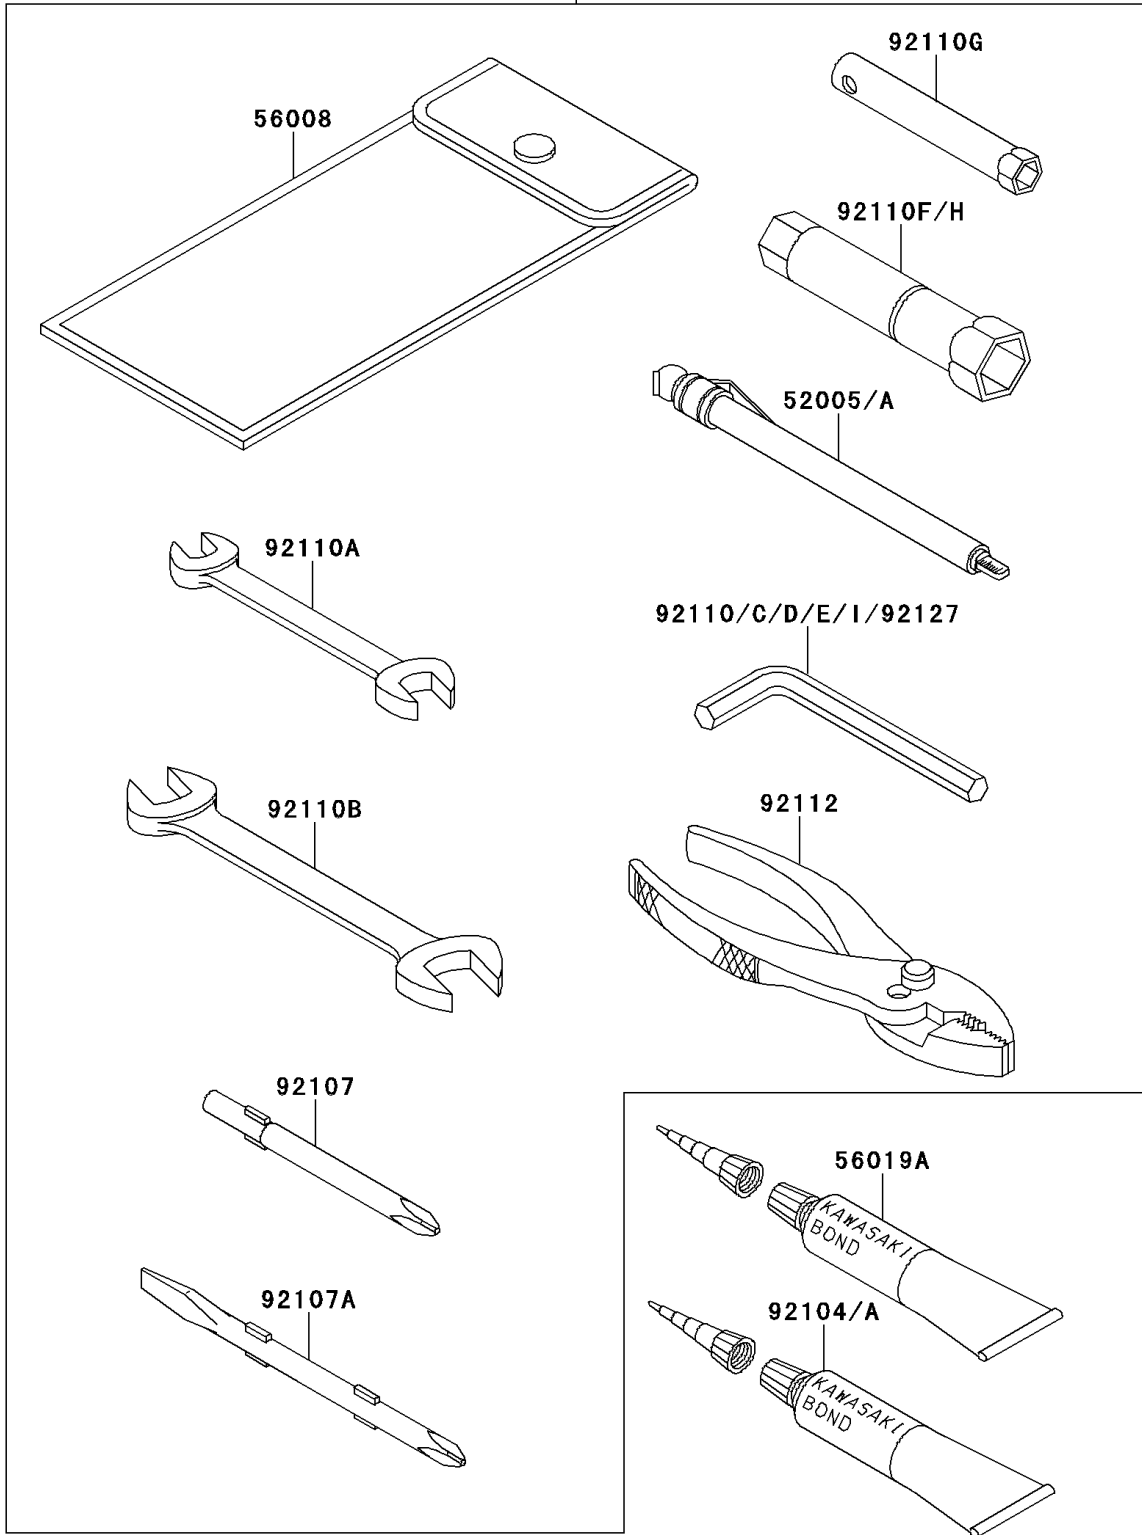

2001 Ninja® ZX™-11 PARTS DIAGRAM

Owner's Tools

56007/A

F2810

2001 Ninja® ZX™-11 PARTS LIST

Owner's Tools

ITEM NAME	PART NUMBER	QUANTITY
GAUGE,AIR,350KPA/50PSI (Ref # 52005A)	52005-1142	1
TOOL-KIT (Ref # 56007A)	56007-1462	1
BAG,TOOL (Ref # 56008)	56008-006	1
THREE BOND TB1211,HT/RS,WHITE (Ref # 56019A)	56019-120	1
GASKET-LIQUID,TUBE,100G,BLACK (Ref # 92104)	92104-1003	1
GASKET-LIQUID,SILVER TB1216 (Ref # 92104A)	92104-1063	AR
TOOL-DRIVER,#3PHILLIPS (Ref # 92107)	92107-1002	1
TOOL-DRIVER,#2PHILLIPS&SLOT (Ref # 92107A)	92107-1052	1
TOOL-WRENCH,ALLEN,5MM (Ref # 92110)	92110-1015	1
TOOL-WRENCH,OPEN END,10X12 (Ref # 92110A)	92110-1038	1
TOOL-WRENCH,OPEN END,14X17 (Ref # 92110B)	92110-1045	1
TOOL-WRENCH,ALLEN,12MM (Ref # 92110C)	92110-1104	1
TOOL-WRENCH,ALLEN,8MM (Ref # 92110D)	92110-1108	1
TOOL-WRENCH,ALLEN,3MM (Ref # 92110E)	92110-1140	1
TOOL-WRENCH,BOX,16MM (Ref # 92110F)	92110-1145	1
TOOL-WRENCH,BOX,8MM (Ref # 92110G)	92110-1174	1
TOOL-WRENCH,BOX,10&12MM (Ref # 92110H)	92110-1175	1
TOOL-WRENCH,ALLEN,4MM (Ref # 92110I)	92110-3703	1
TOOL-PLIERS (Ref # 92112)	92112-003	1
TOOL-WRENCH,ALLEN,6MM (Ref # 92127)	92127-003	1