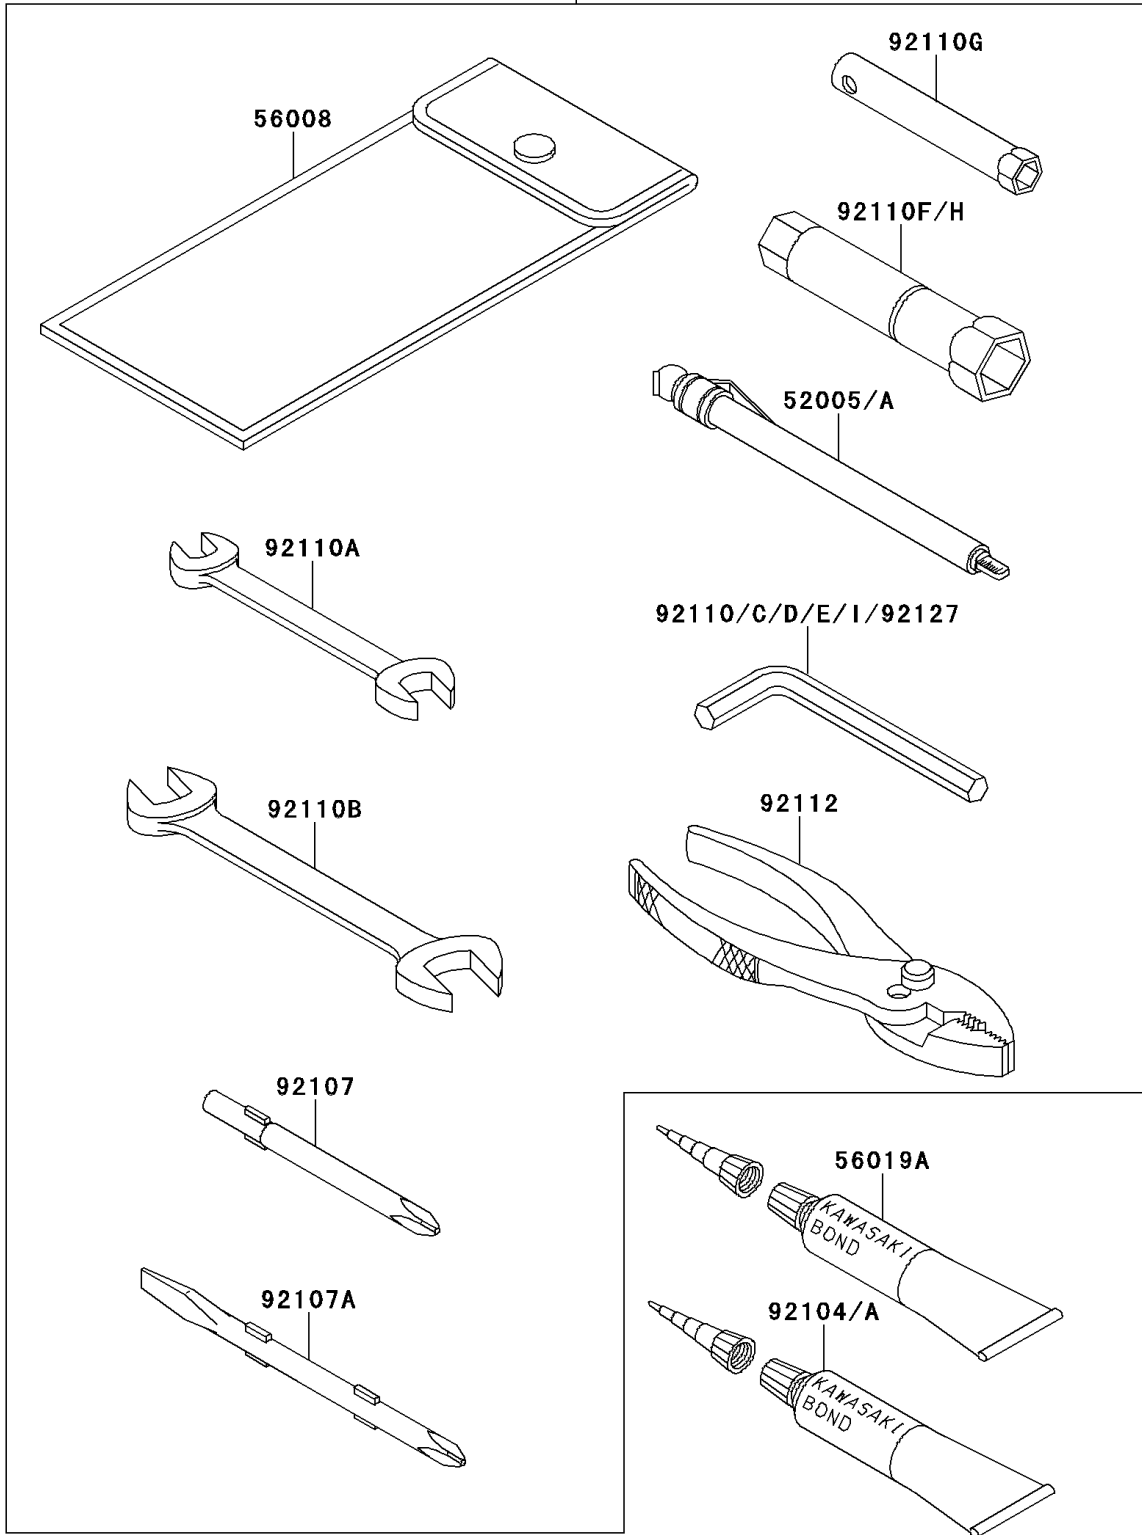

# 2001 Ninja® ZX™-11 PARTS DIAGRAM

Owner's Tools

56007/A

F2810

## 2001 Ninja® ZX™-11 PARTS LIST

### Owner's Tools

ITEM NAME	PART NUMBER	QUANTITY
GAUGE,AIR,350KPA/50PSI (Ref # 52005A)	52005-1142	1
TOOL-KIT (Ref # 56007A)	56007-1462	1
BAG,TOOL (Ref # 56008)	56008-006	1
THREE BOND TB1211,HT/RS,WHITE (Ref # 56019A)	56019-120	1
GASKET-LIQUID,TUBE,100G,BLACK (Ref # 92104)	92104-1003	1
GASKET-LIQUID,SILVER TB1216 (Ref # 92104A)	92104-1063	AR
TOOL-DRIVER,#3PHILLIPS (Ref # 92107)	92107-1002	1
TOOL-DRIVER,#2PHILLIPS&SLOT (Ref # 92107A)	92107-1052	1
TOOL-WRENCH,ALLEN,5MM (Ref # 92110)	92110-1015	1
TOOL-WRENCH,OPEN END,10X12 (Ref # 92110A)	92110-1038	1
TOOL-WRENCH,OPEN END,14X17 (Ref # 92110B)	92110-1045	1
TOOL-WRENCH,ALLEN,12MM (Ref # 92110C)	92110-1104	1
TOOL-WRENCH,ALLEN,8MM (Ref # 92110D)	92110-1108	1
TOOL-WRENCH,ALLEN,3MM (Ref # 92110E)	92110-1140	1
TOOL-WRENCH,BOX,16MM (Ref # 92110F)	92110-1145	1
TOOL-WRENCH,BOX,8MM (Ref # 92110G)	92110-1174	1
TOOL-WRENCH,BOX,10&12MM (Ref # 92110H)	92110-1175	1
TOOL-WRENCH,ALLEN,4MM (Ref # 92110I)	92110-3703	1
TOOL-PLIERS (Ref # 92112)	92112-003	1
TOOL-WRENCH,ALLEN,6MM (Ref # 92127)	92127-003	1