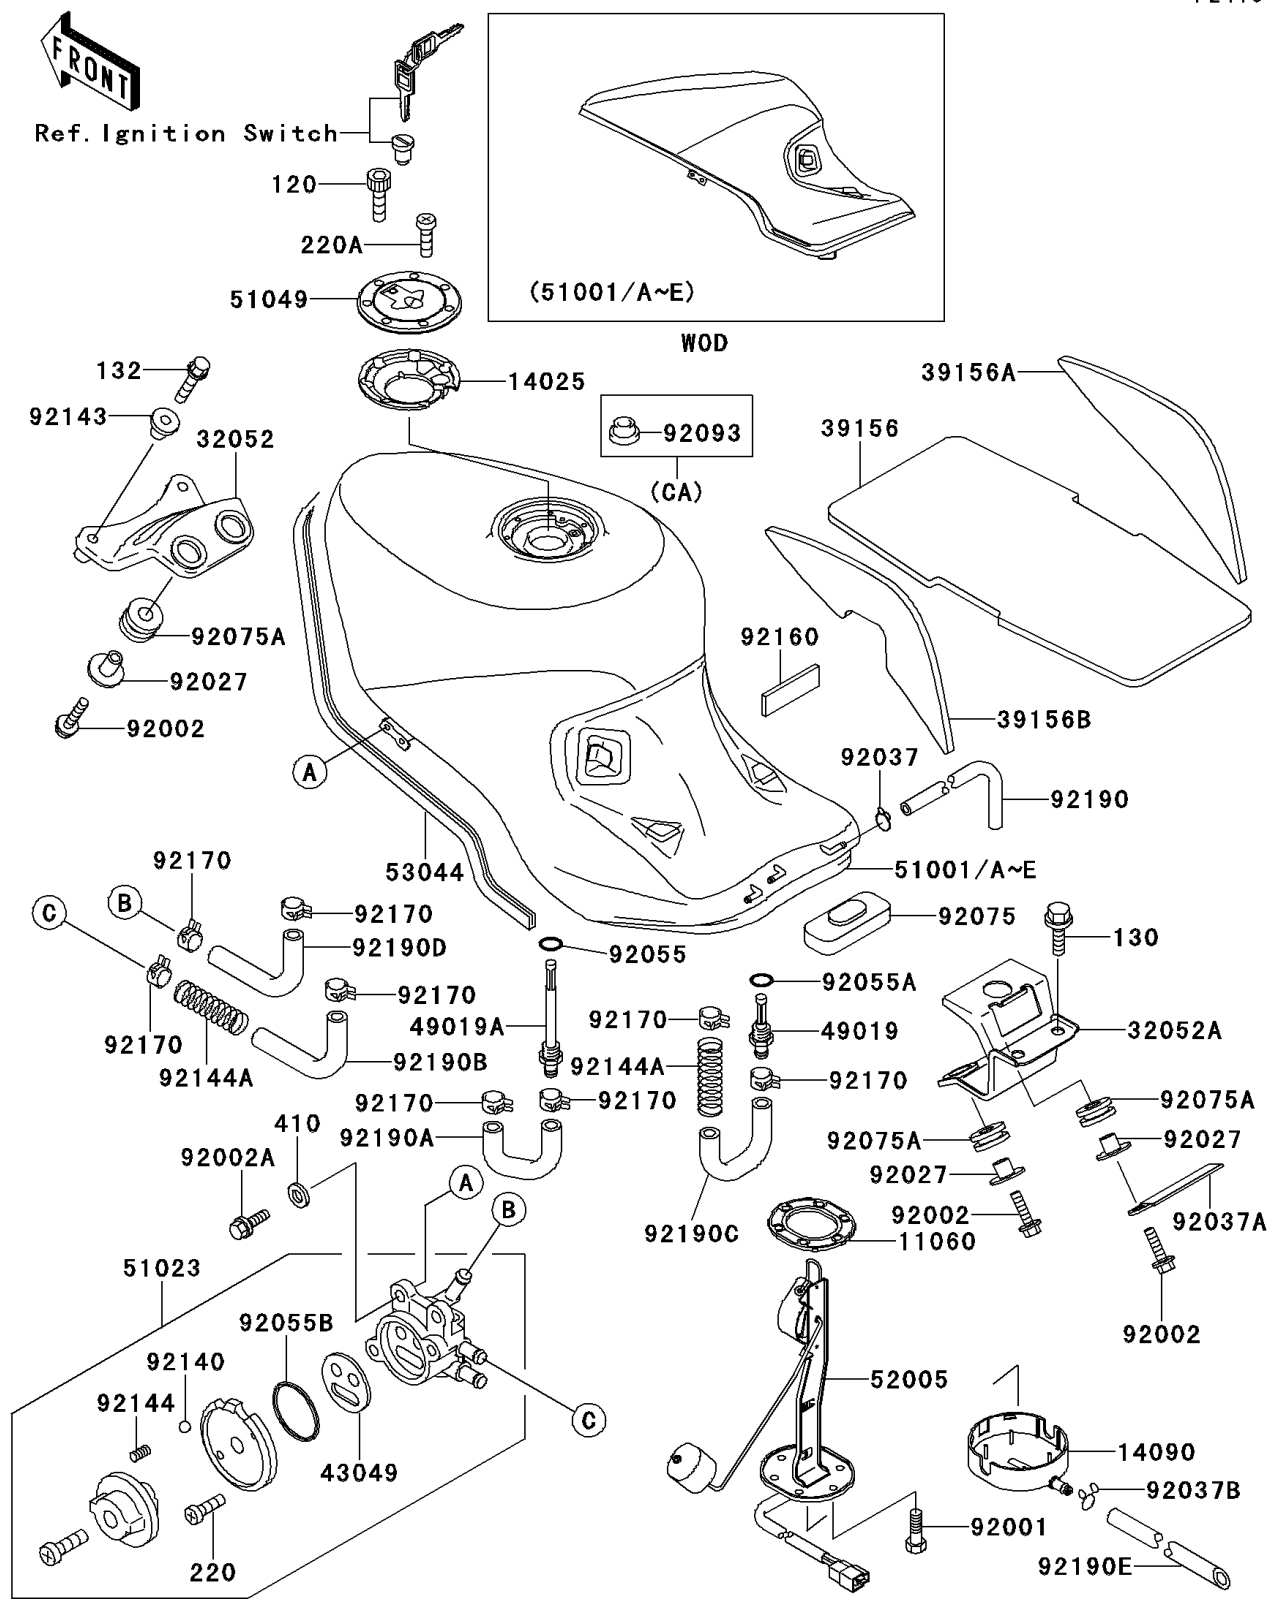

1999 Ninja® ZX™-11 PARTS DIAGRAM

Fuel Tank

F2410

1999 Ninja® ZX™-11 PARTS LIST

Fuel Tank

ITEM NAME	PART NUMBER	QUANTITY
GASKET,FUEL GAUGE (Ref # 11060)	11060-1337	1
COVER,TANK CAP (Ref # 14025)	14025-1913	1
COVER,FUEL GAUGE (Ref # 14090)	14090-1310	1
BRACKET-TANK,FR (Ref # 32052)	32052-1370	1
BRACKET-TANK,RR (Ref # 32052A)	32052-1371	1
PAD,FUEL TANK,CNT (Ref # 39156)	39156-1334	1
PAD,FUEL TANK,RH (Ref # 39156A)	39156-1335	1
PAD,FUEL TANK,LH (Ref # 39156B)	39156-1336	1
PACKING,TAP VALVE (Ref # 43049)	43049-1066	1
FILTER-FUEL (Ref # 49019)	49019-1070	1
FILTER-FUEL,"ON" (Ref # 49019A)	49019-1076	1
TAP-ASSY,FUEL (Ref # 51023)	51023-1195	1
CAP-TANK,FUEL (Ref # 51049)	51049-1079	1
BOLT-SOCKET (Ref # 120)	120S0512	7
BOLT-FLANGED,8X20 (Ref # 130)	130J0820	2
BOLT-FLANGED-SMALL (Ref # 132)	132J0635	2
SCREW-PAN-CROS (Ref # 220)	220B0308	2
SCREW-PAN-CROS (Ref # 220A)	220C0508	1
WASHER-PLAIN-SMALL,6MM,BLACK (Ref # 410)	410F0600	2
GAUGE,FUEL (Ref # 52005)	52005-1114	1
TRIM,L=1930 (Ref # 53044)	53044-1268	1
BOLT,FUEL GAUGE (Ref # 92001)	92001-1069	6
BOLT,6X20 (Ref # 92002)	92002-1237	4
BOLT,6X14 (Ref # 92002A)	92002-1700	2
COLLAR,L=13.1 (Ref # 92027)	92027-251	4
CLAMP,TUBE (Ref # 92037)	92037-010	1
CLAMP,WIRING HARNESS,L=60 (Ref # 92037A)	92037-1069	1
CLAMP,TUBE (Ref # 92037B)	92037-147	1
RING-O,ID=9.5 (Ref # 92055)	92055-1386	1