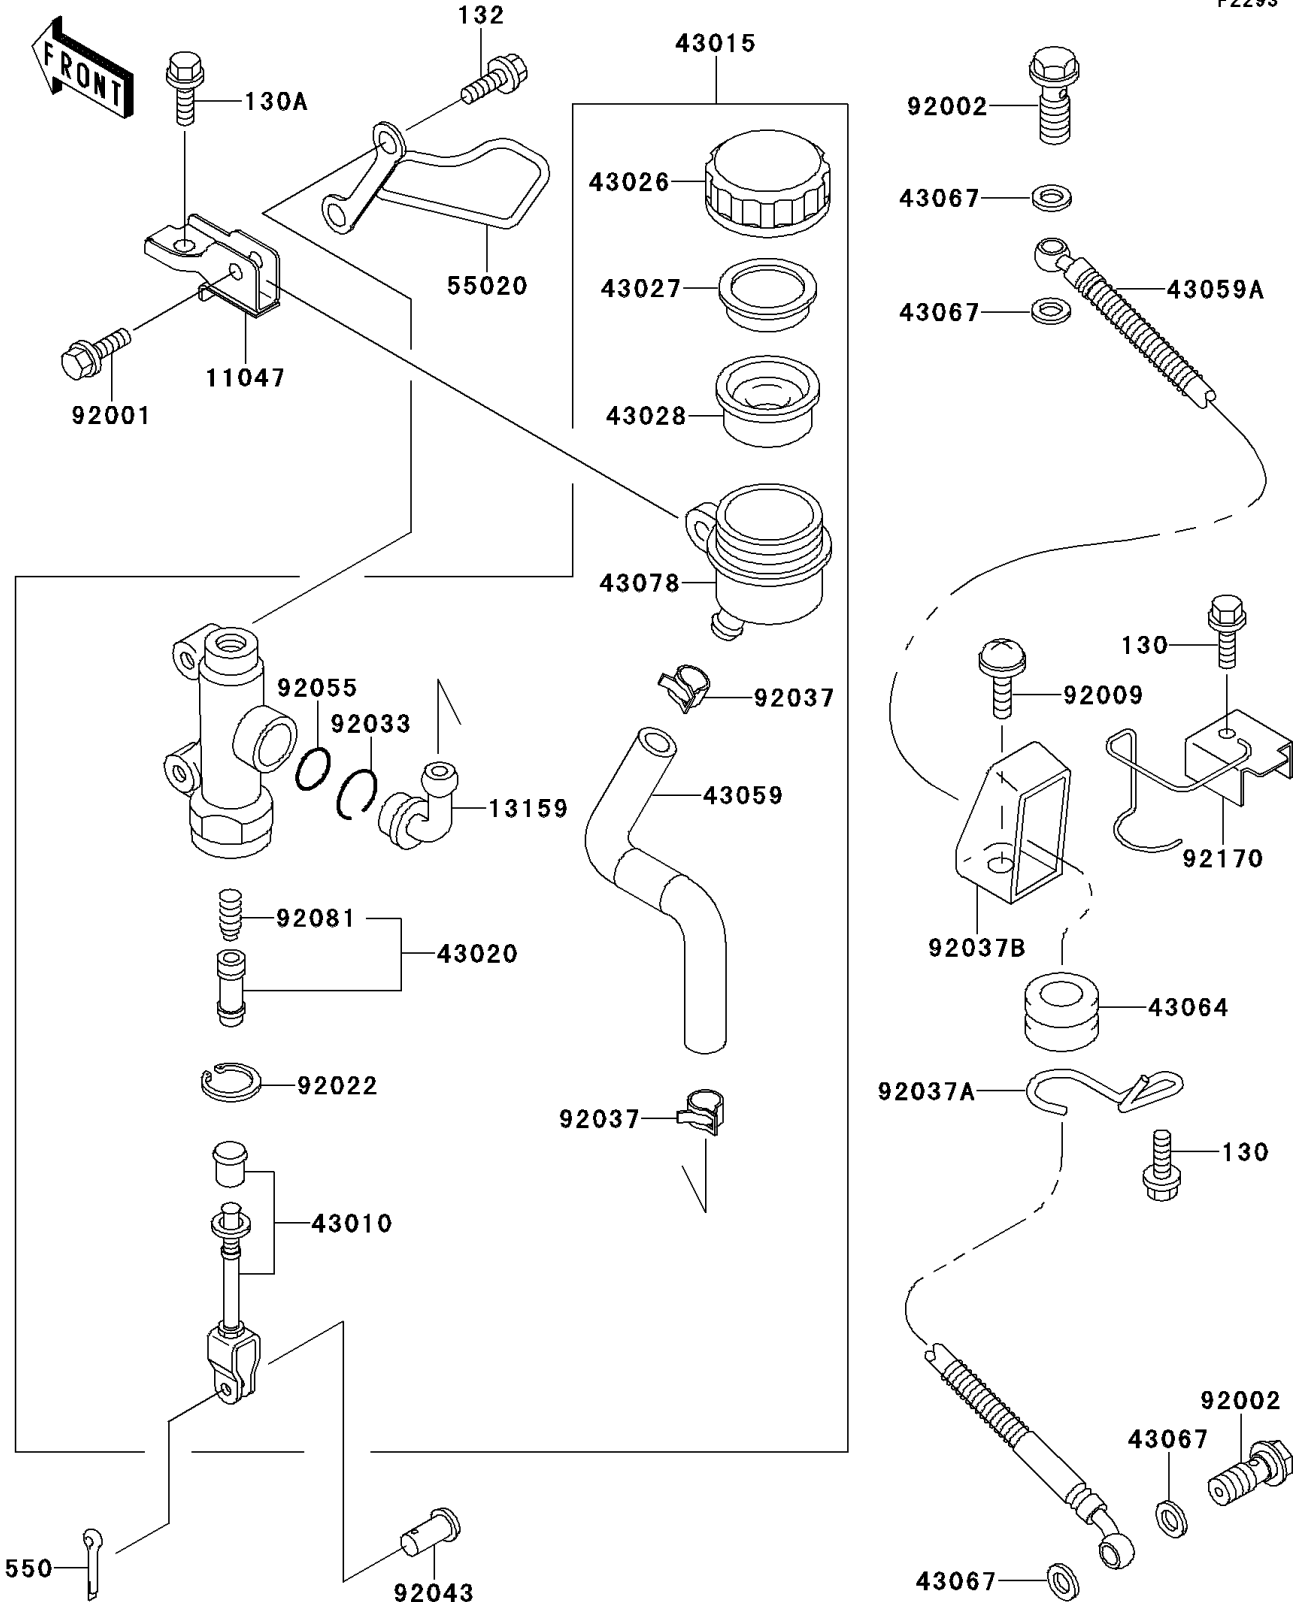

# 1999 Ninja® ZX™-11 PARTS DIAGRAM

## Rear Master Cylinder

F2293

## Rear Master Cylinder

ITEM NAME	PART NUMBER	QUANTITY
BOLT-FLANGED (Ref # 130)	130J0610	2
BOLT-FLANGED,6X14,BLACK (Ref # 130A)	130J0614	1
BOLT-FLANGED-SMALL (Ref # 132)	132E0835	2
PIN-COTTER,2.0X15 (Ref # 550)	550D2015	1
BRACKET,RESERVOIR TANK (Ref # 11047)	11047-1963	1
CONNECTOR,RR MASTER CYLINDER (Ref # 13159)	13159-1052	1
ROD-ASSY-BRAKE (Ref # 43010)	43010-1055	1
CYLINDER-ASSY-MASTER,RR (Ref # 43015)	43015-1531	1
PISTON-COMP-BRAKE (Ref # 43020)	43020-1057	1
CAP-BRAKE (Ref # 43026)	43026-1051	1
PLATE-DIAPHRAGM (Ref # 43027)	43027-1051	1
DIAPHRAGM,MASTER CYLINDER (Ref # 43028)	43028-1057	1
HOSE-BRAKE,RR MASTER CYLINDER (Ref # 43059)	43059-1755	1
HOSE-BRAKE,RR (Ref # 43059A)	43059-1834	1
GROMMET,HOSE CLAMP (Ref # 43064)	43064-007	1
WASHER,10.5X15X1.5 (Ref # 43067)	43067-001	4
RESERVOIR,RR MASTER CYLINDER (Ref # 43078)	43078-1165	1
GUARD,RR MASTER CYLINDER (Ref # 55020)	55020-1494	1
BOLT,6X20 (Ref # 92001)	92001-1460	1
BOLT,OIL,L=23 (Ref # 92002)	92002-1888	2
SCREW,6X14 (Ref # 92009)	92009-1288	1
WASHER,CIRCRIP (Ref # 92022)	92022-1601	1
RING-SNAP,20.5MM (Ref # 92033)	92033-1186	1
CLAMP,BRAKE HOSE (Ref # 92037)	92037-1547	2
CLAMP,HOSE (Ref # 92037A)	92037-1834	1
CLAMP,HOSE (Ref # 92037B)	92037-1896	1
PIN,8MM (Ref # 92043)	92043-1303	1
RING-O,MASTER CYLINDER (Ref # 92055)	92055-1251	1
SPRING,MASTER CYLINDER (Ref # 92081)	92081-1737	1

# 1999 Ninja® ZX™-11 PARTS LIST

Rear Master Cylinder

ITEM NAME	PART NUMBER	QUANTITY
CLAMP,HOSE (Ref # 92170)	92170-1339	1