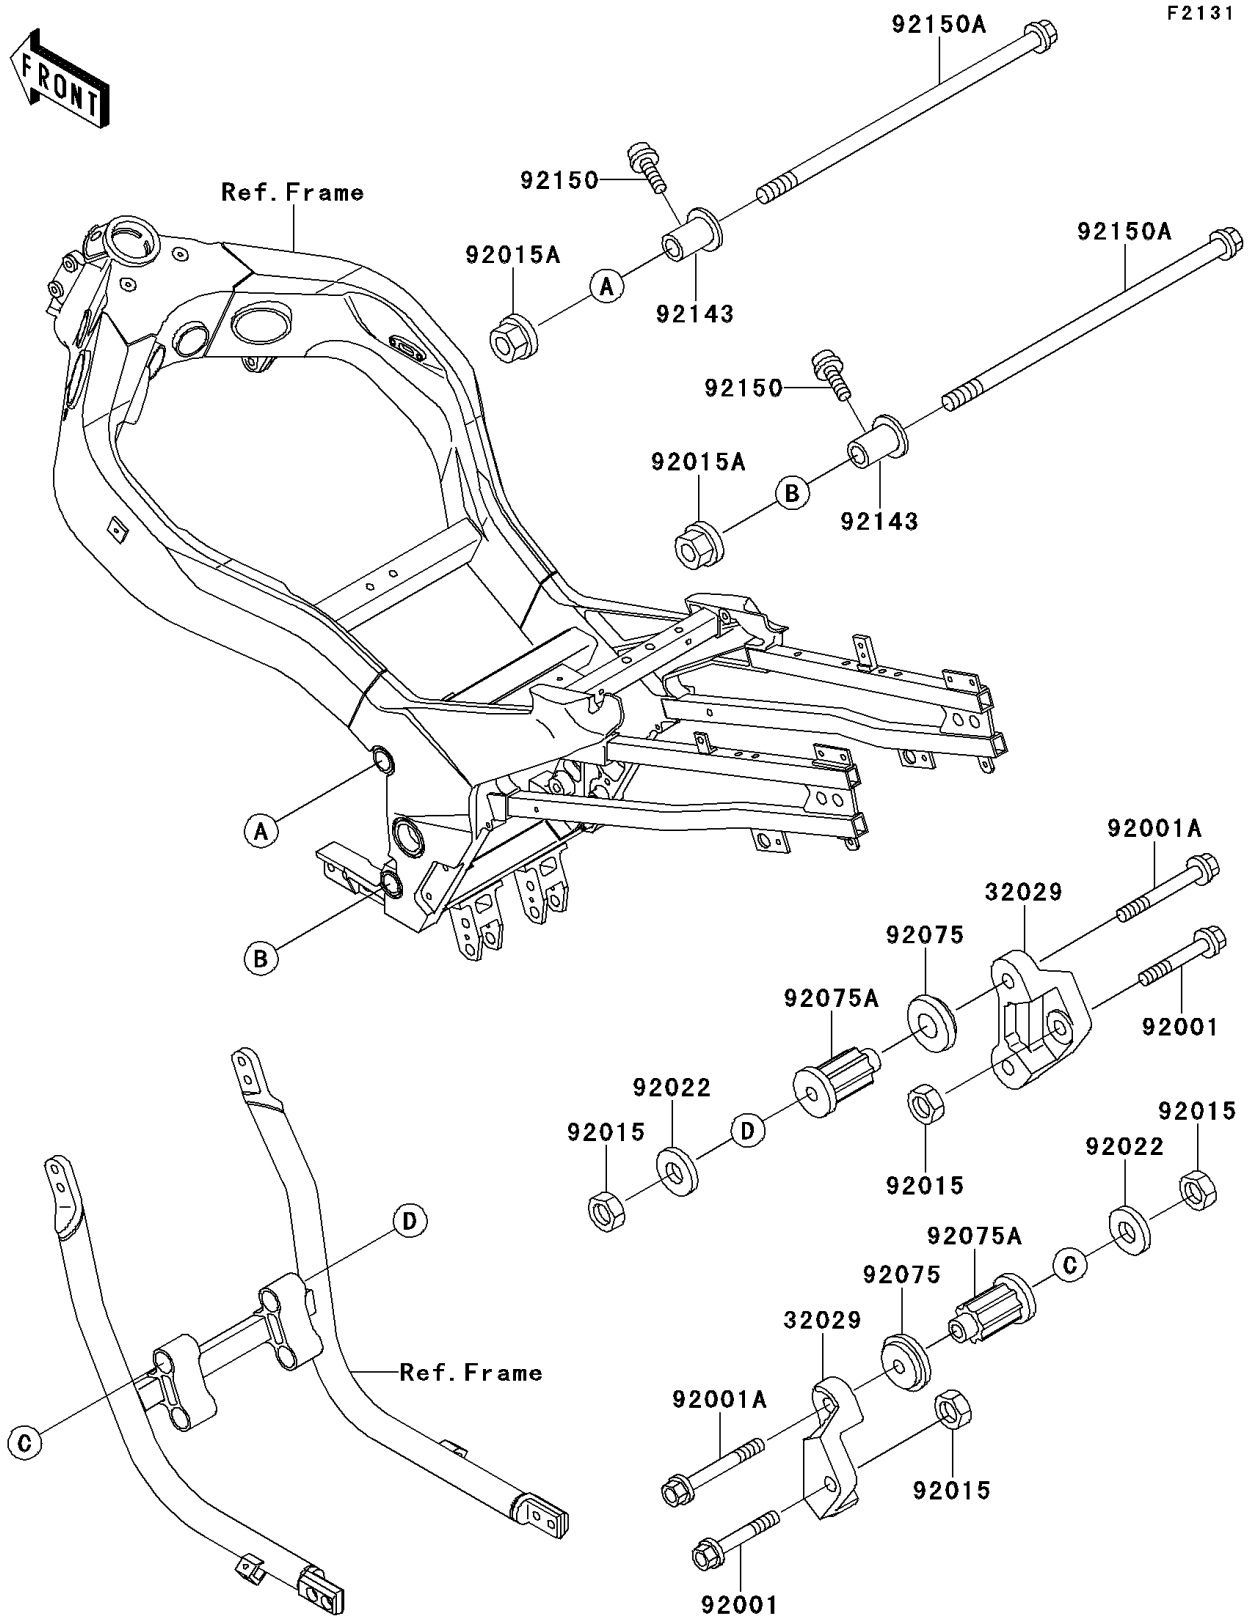

2001 Ninja® ZX™-11 PARTS DIAGRAM

Frame Fittings

2001 Ninja® ZX™-11 PARTS LIST

Frame Fittings

ITEM NAME	PART NUMBER	QUANTITY
BRACKET-ENGINE (Ref # 32029)	32029-1615	2
BOLT,FLANGED,10X60 (Ref # 92001)	92001-1617	2
BOLT,FLANGED,10X85 (Ref # 92001A)	92001-1619	4
NUT,LOCK,10MM (Ref # 92015)	92015-1429	6
NUT,LOCK,10MM (Ref # 92015A)	92015-1522	2
WASHER,10.5X37X1.6 (Ref # 92022)	92022-1246	4
DAMPER,ENGINE MOUNT,SIDE (Ref # 92075)	92075-1274	4
DAMPER,ENGINE MOUNT,MAIN (Ref # 92075A)	92075-1377	4
COLLAR,ENGINE MOUNT,L=26.5 (Ref # 92143)	92143-1615	2
BOLT,SOCKET,8X30 (Ref # 92150)	92150-1156	2
BOLT,FLANGED,10X235 (Ref # 92150A)	92150-1263	2