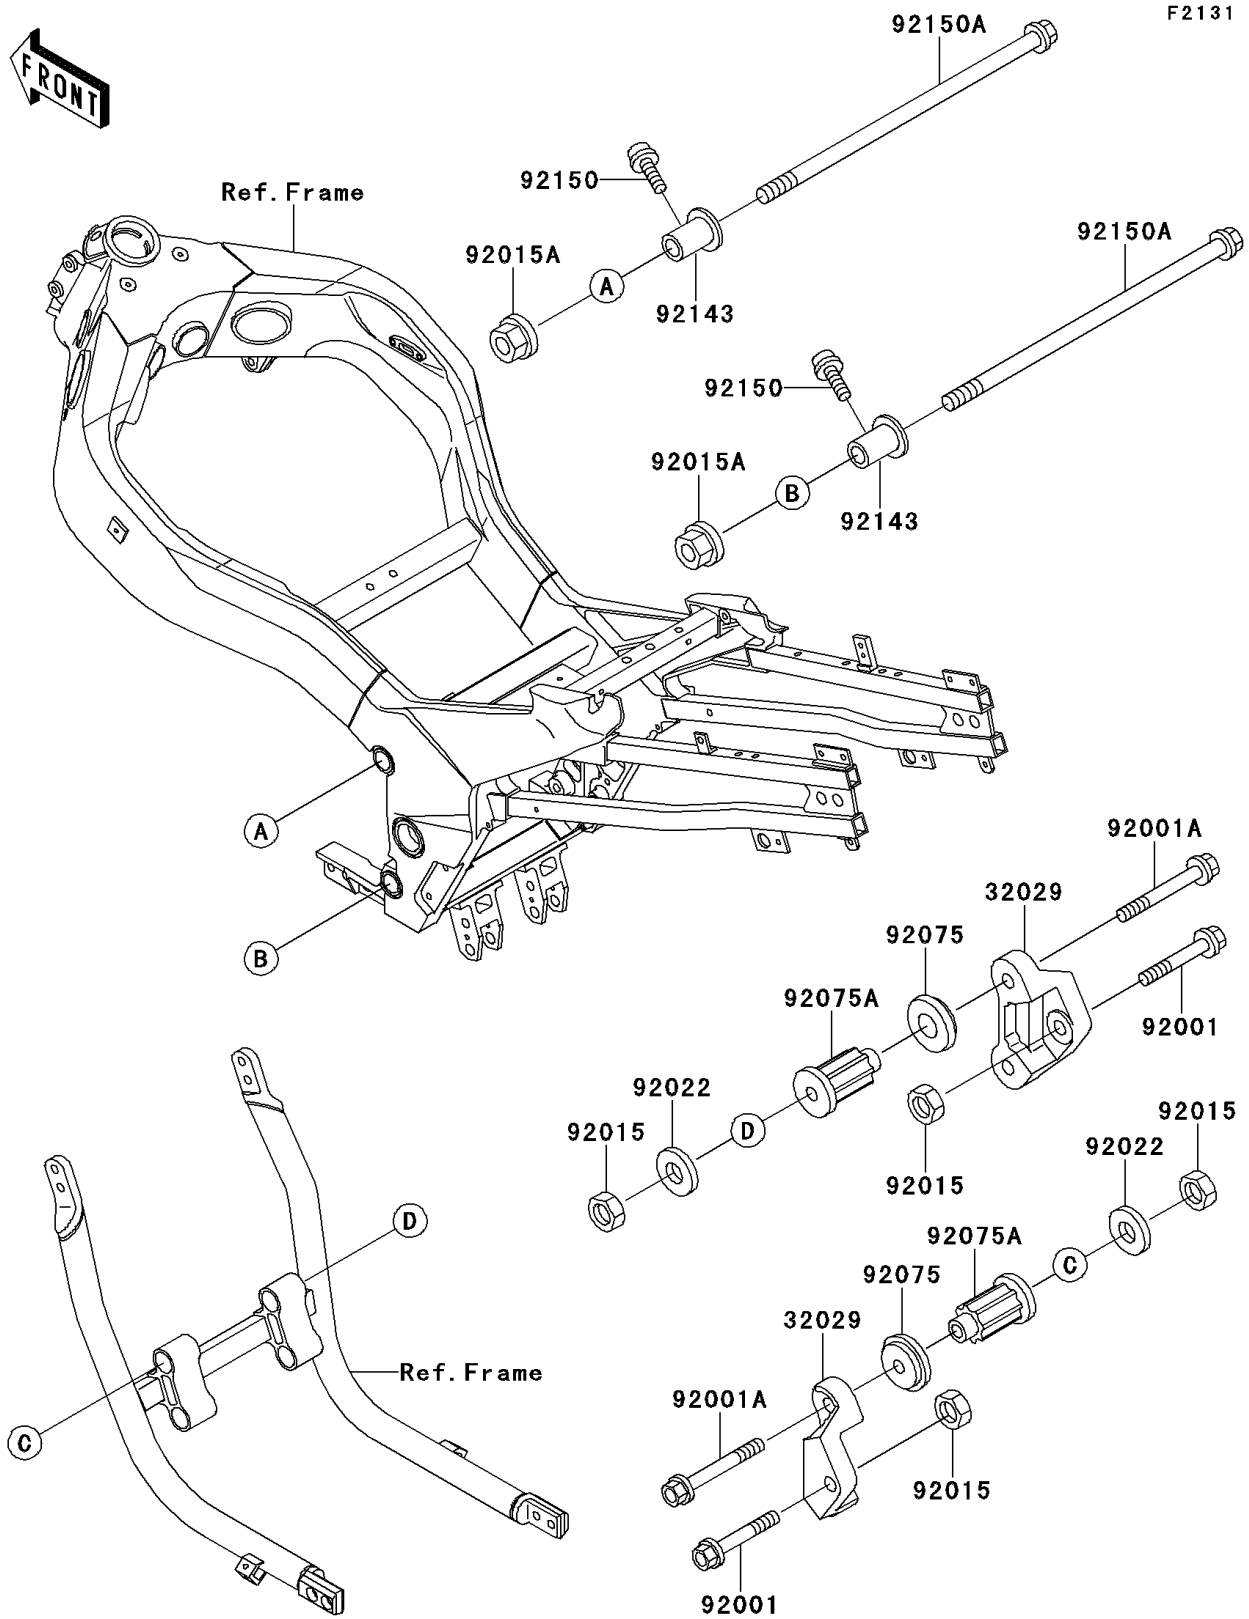

1999 Ninja® ZX™-11 PARTS DIAGRAM

Frame Fittings

1999 Ninja® ZX™-11 PARTS LIST

Frame Fittings

ITEM NAME	PART NUMBER	QUANTITY
BRACKET-ENGINE (Ref # 32029)	32029-1615	2
BOLT,FLANGED,10X60 (Ref # 92001)	92001-1617	2
BOLT,FLANGED,10X85 (Ref # 92001A)	92001-1619	4
NUT,LOCK,10MM (Ref # 92015)	92015-1429	6
NUT,LOCK,10MM (Ref # 92015A)	92015-1522	2
WASHER,10.5X37X1.6 (Ref # 92022)	92022-1246	4
DAMPER,ENGINE MOUNT,SIDE (Ref # 92075)	92075-1274	4
DAMPER,ENGINE MOUNT,MAIN (Ref # 92075A)	92075-1377	4
COLLAR,ENGINE MOUNT,L=26.5 (Ref # 92143)	92143-1615	2
BOLT,SOCKET,8X30 (Ref # 92150)	92150-1156	2
BOLT,FLANGED,10X235 (Ref # 92150A)	92150-1263	2