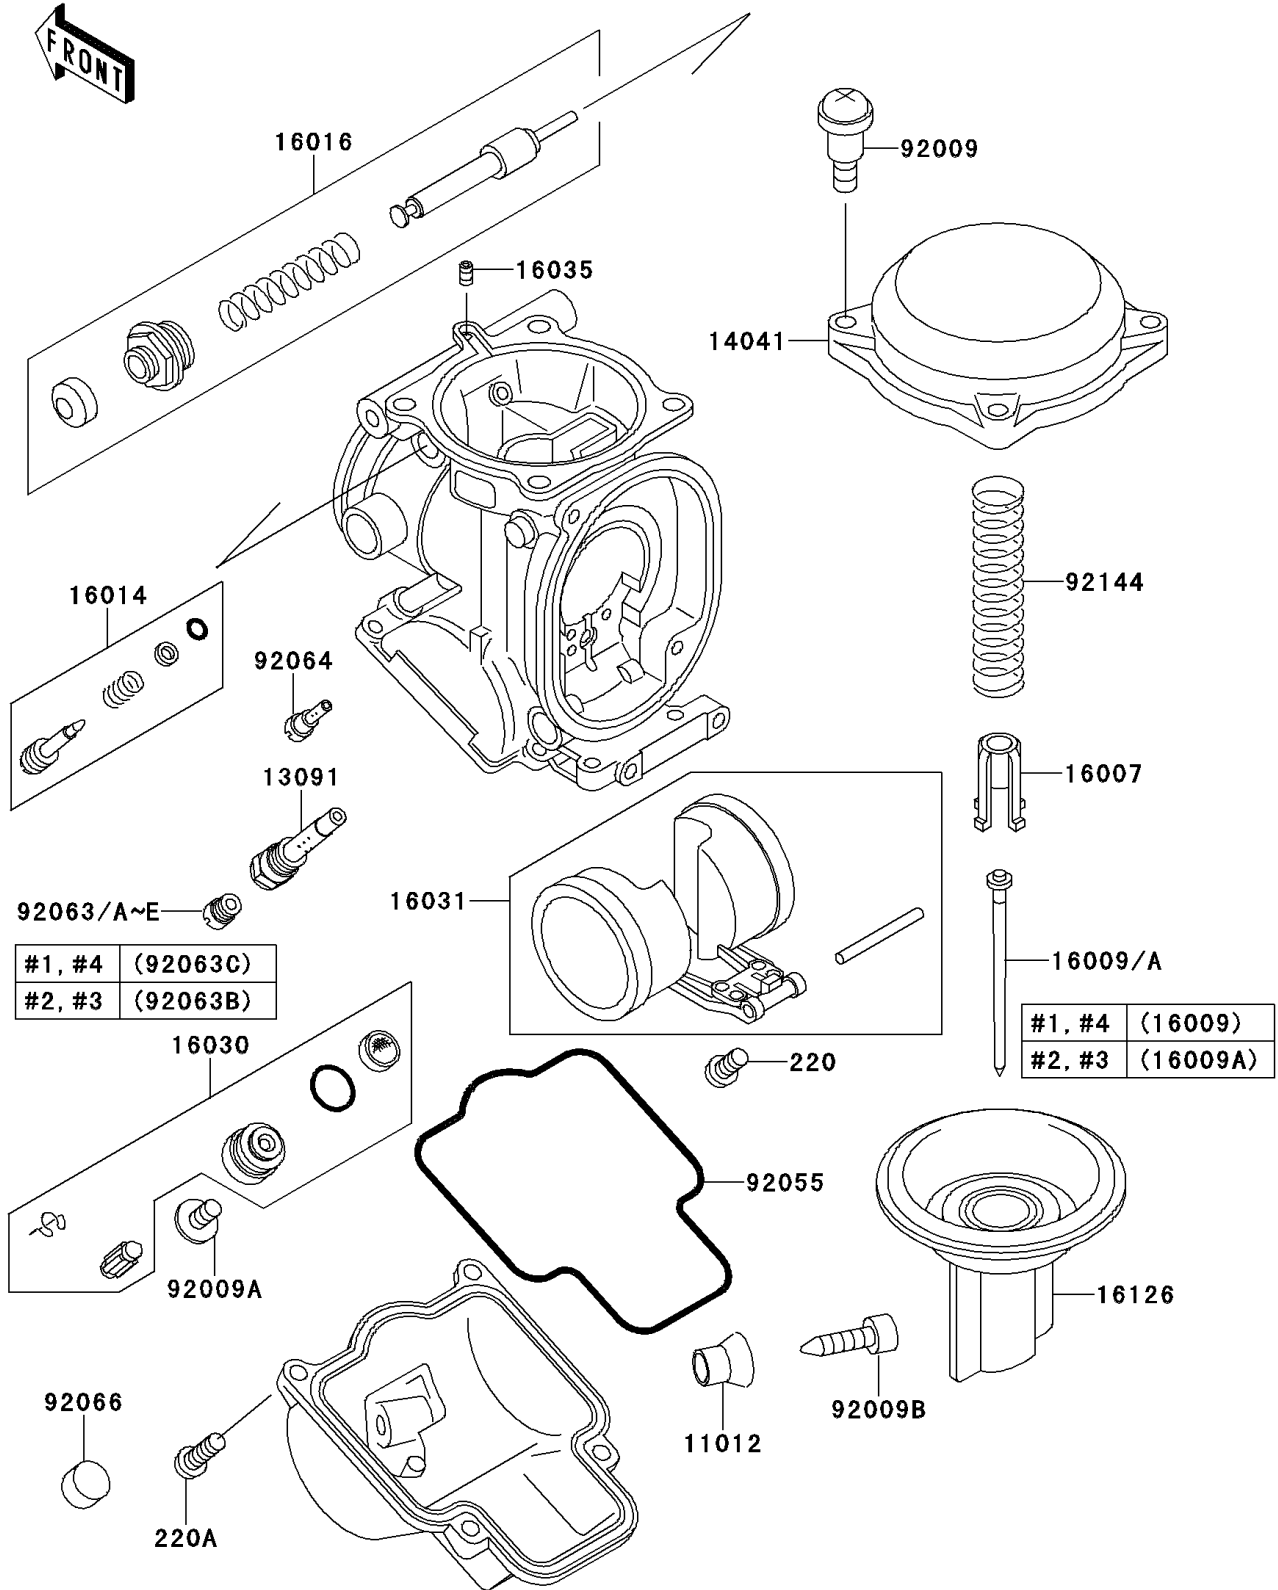

1999 Ninja® ZX™-11 PARTS DIAGRAM

Carburetor Parts

E1612

1999 Ninja® ZX™-11 PARTS LIST

Carburetor Parts

ITEM NAME	PART NUMBER	QUANTITY
SCREW-PAN-CROS (Ref # 220)	220D0408	4
SCREW-PAN-CROS (Ref # 220A)	220D0414	16
CAP,DRAIN SCREW (Ref # 11012)	11012-1675	4
HOLDER,NEEDLE JET (Ref # 13091)	13091-1698	4
COVER-COMP,MIXING (Ref # 14041)	14041-1100	4
SEAT-SPRING,VALVE (Ref # 16007)	16007-1117	4
NEEDLE-JET,N96K (Ref # 16009)	16009-1671	2
NEEDLE-JET,N5AK (Ref # 16009A)	16009-1969	2
SCREW-PILOT AIR (Ref # 16014)	16014-1086	4
PLUNGER,STARTER (Ref # 16016)	16016-1090	4
VALVE-FLOAT (Ref # 16030)	16030-1077	4
FLOAT (Ref # 16031)	16031-1080	4
JET-AIR,LEAK (Ref # 16035)	16035-1055	4
VALVE,VACUMM (Ref # 16126)	16126-1345	4
SCREW,4X4.4 (Ref # 92009)	92009-1549	15
SCREW,4X8 (Ref # 92009A)	92009-1550	4
SCREW,DRAIN,M6X0.75 (Ref # 92009B)	92009-1551	4
RING-O,FLOAT CHAMBER (Ref # 92055)	92055-1426	4
JET-MAIN,#152 (Ref # 92063)	92063-1331	4
JET-MAIN,#155 (Ref # 92063A)	92063-1332	4
JET-MAIN,#158 (Ref # 92063B)	92063-1344	2
JET-MAIN,#160 (Ref # 92063C)	92063-1345	2
JET-MAIN,#162 (Ref # 92063D)	92063-1346	4
JET-MAIN,#165 (Ref # 92063E)	92063-1347	4
JET-PILOT,#38 (Ref # 92064)	92064-1119	4
PLUG,PILOT AIR SCREW,6.9X2 (Ref # 92066)	92066-1051	4
SPRING,THROTTLE VALVE (Ref # 92144)	92144-1535	4