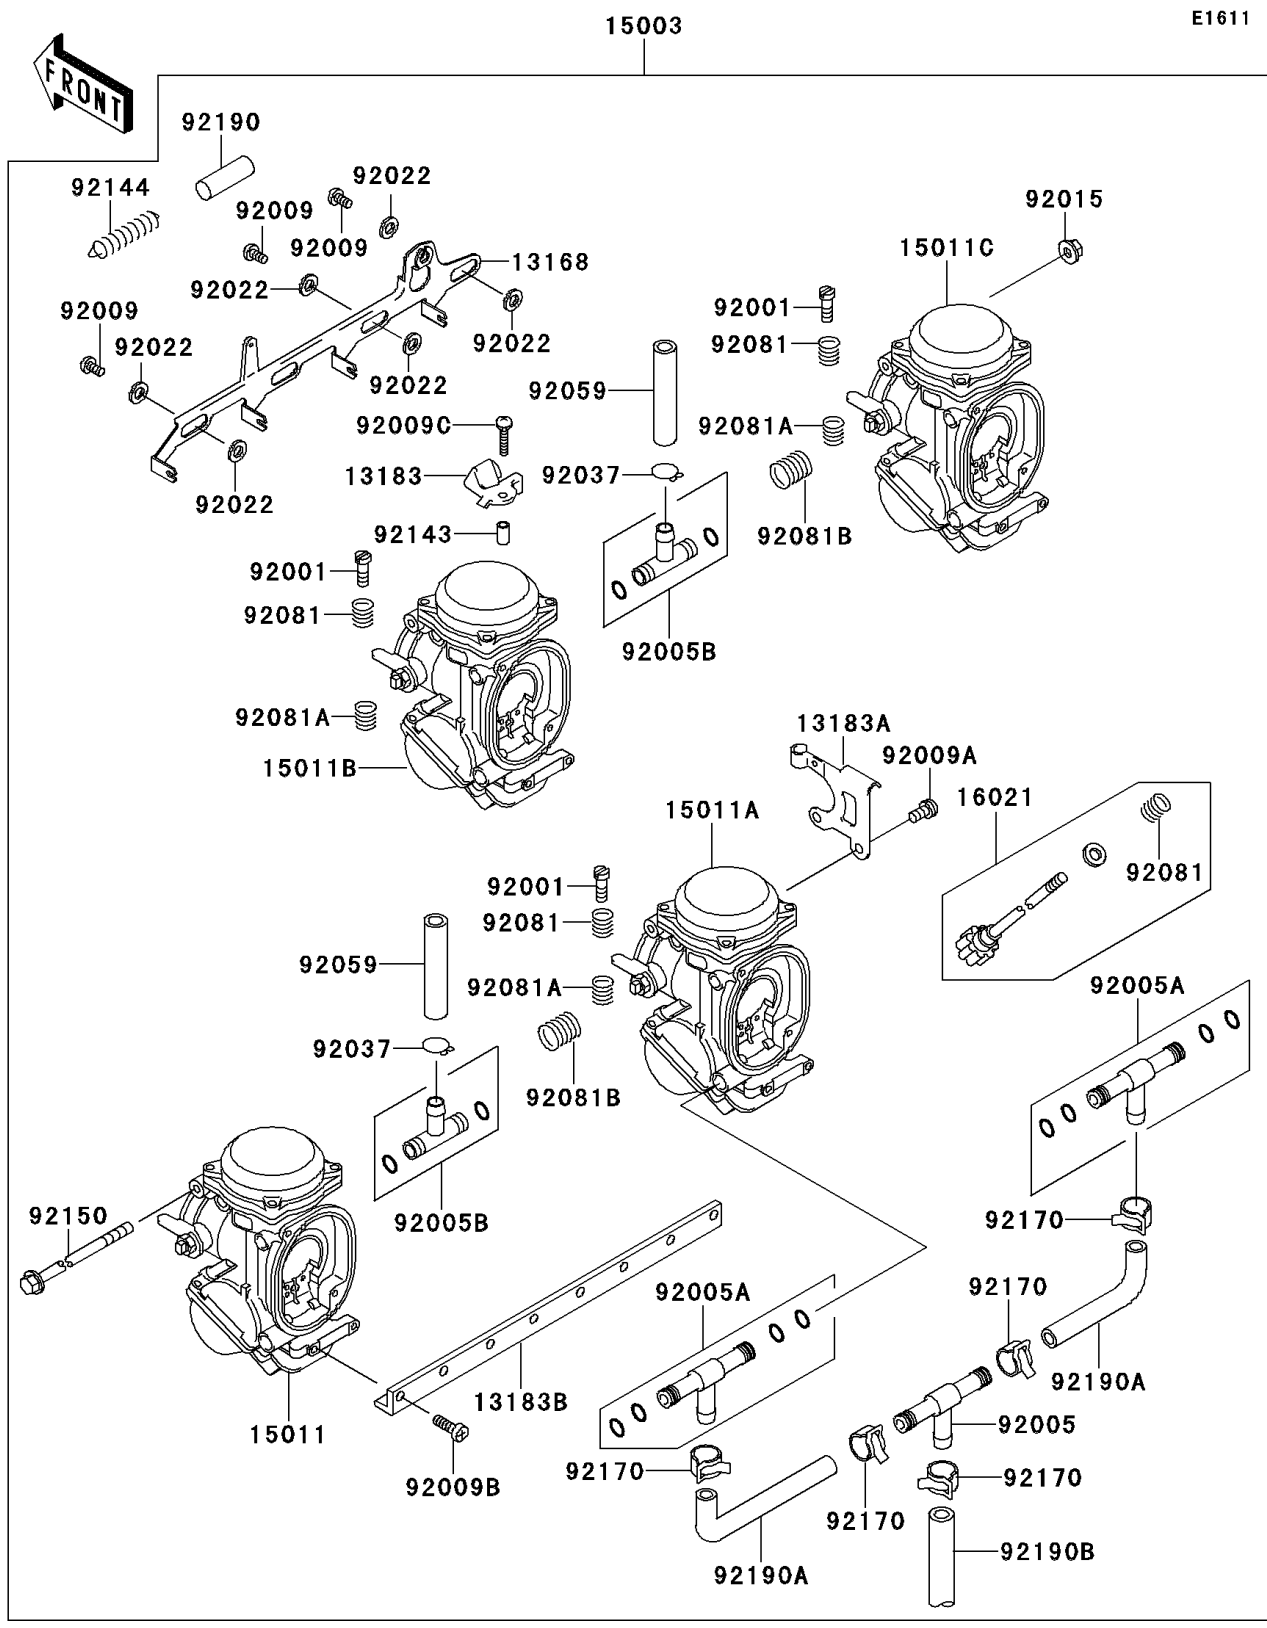

1999 Ninja® ZX™ -11 PARTS DIAGRAM

Carburetor

E1611

1999 Ninja® ZX™-11 PARTS LIST

Carburetor

ITEM NAME	PART NUMBER	QUANTITY
LEVER,STARTER (Ref # 13168)	13168-1405	1
PLATE,STARTER CABLE (Ref # 13183)	13183-1592	1
PLATE,THROTTLE CABLE (Ref # 13183A)	13183-1606	1
PLATE,CARBURETOR,STAY (Ref # 13183B)	13183-1321	1
CARBURETOR-ASSY (Ref # 15003)	15003-1379	1
CARBURETOR,LH,OUTSIDE (Ref # 15011)	15011-1395	1
CARBURETOR,LH,INSIDE (Ref # 15011A)	15011-1396	1
CARBURETOR,RH,INSIDE (Ref # 15011B)	15011-1397	1
CARBURETOR,RH,OUTSID (Ref # 15011C)	15011-1398	1
SCREW-THROTTLE STOP (Ref # 16021)	16021-1190	1
BOLT,THROTTLE ADJUST (Ref # 92001)	92001-1998	3
FITTING,T-TYPE (Ref # 92005)	92005-1119	1
FITTING (Ref # 92005A)	92005-1294	2
FITTING (Ref # 92005B)	92005-1338	2
SCREW (Ref # 92009)	92009-1262	3
SCREW,5X10 (Ref # 92009A)	92009-1365	1
SCREW,5X14 (Ref # 92009B)	92009-1591	8
SCREW,4X18 (Ref # 92009C)	92009-1632	1
NUT,FLANGED,5MM (Ref # 92015)	92015-1259	1
WASHER,6.1X11X0.8,POLYACETAL (Ref # 92022)	92022-1199	6
CLAMP,TUBE (Ref # 92037)	92037-1531	2
TUBE,7X11X45 (Ref # 92059)	92059-1738	2
SPRING,THROTTLE ADJUST UPP (Ref # 92081)	92081-1620	4
SPRING,THROTTLE ADJUST LWR (Ref # 92081A)	92081-1621	3
SPRING,THROTTLE ADJUST CNT (Ref # 92081B)	92081-1622	2
COLLAR,4X5.2X9.6 (Ref # 92143)	92143-1265	1
SPRING,STARTER LEVER (Ref # 92144)	92144-1518	1
BOLT,5X305 (Ref # 92150)	92150-1211	1
CLAMP,TUBE (Ref # 92170)	92170-1051	5

1999 Ninja® ZX™-11 PARTS LIST

Carburetor

ITEM NAME	PART NUMBER	QUANTITY
TUBE,STARTER SPRING (Ref # 92190)	92190-1157	1
TUBE,L=110 (Ref # 92190A)	92190-1165	2
TUBE,7.3X12.5X89 (Ref # 92190B)	92190-1466	1