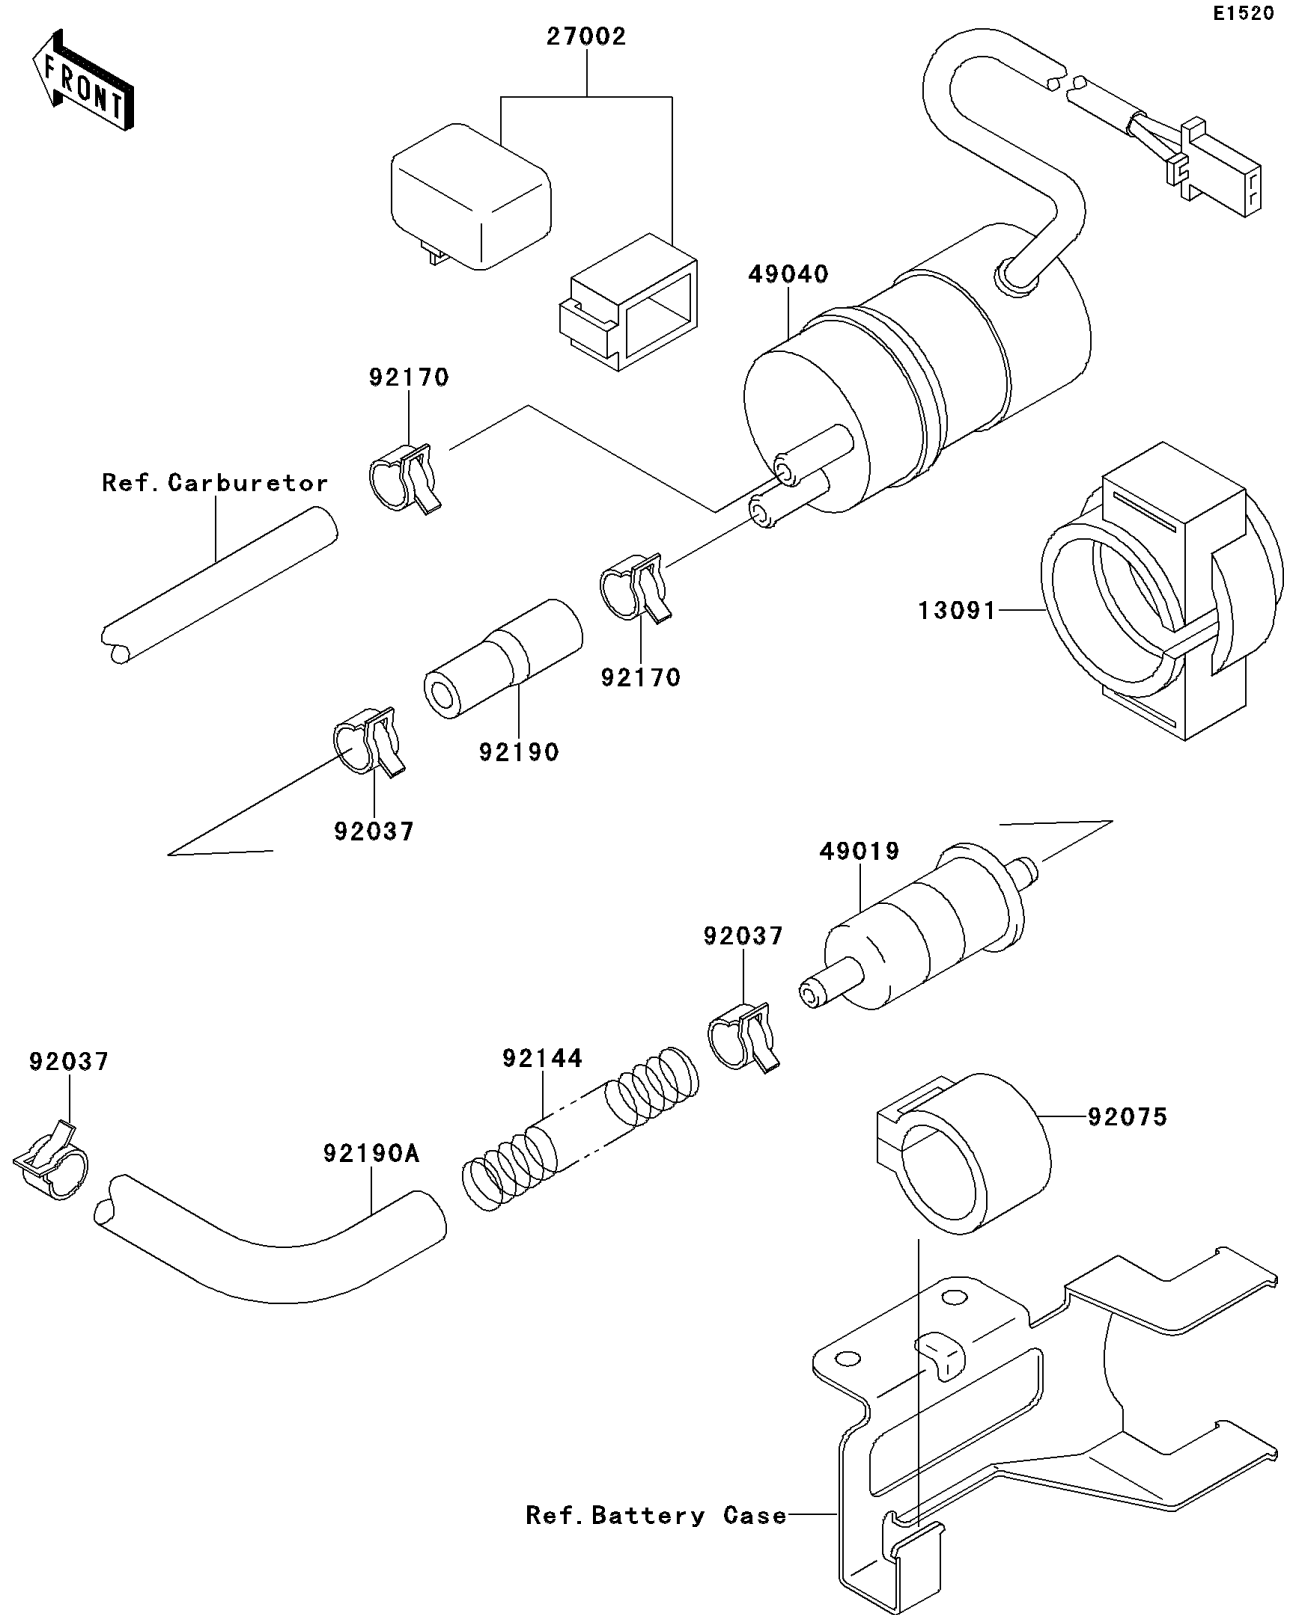

1999 Ninja® ZX™-11 PARTS DIAGRAM

Fuel Pump

1999 Ninja® ZX™-11 PARTS LIST

Fuel Pump

ITEM NAME	PART NUMBER	QUANTITY
HOLDER (Ref # 13091)	13091-1512	1
RELAY-ASSY (Ref # 27002)	27002-1065	1
FILTER-FUEL (Ref # 49019)	49019-1055	1
PUMP-FUEL (Ref # 49040)	49040-1061	1
CLAMP (Ref # 92037)	92037-1181	3
DAMPER,FUEL FILTER (Ref # 92075)	92075-1853	1
SPRING,TUBE (Ref # 92144)	92144-1821	1
CLAMP (Ref # 92170)	92170-1491	2
TUBE (Ref # 92190)	92190-1153	1
TUBE,FUEL TAP-FUEL FILTER (Ref # 92190A)	92190-1394	1