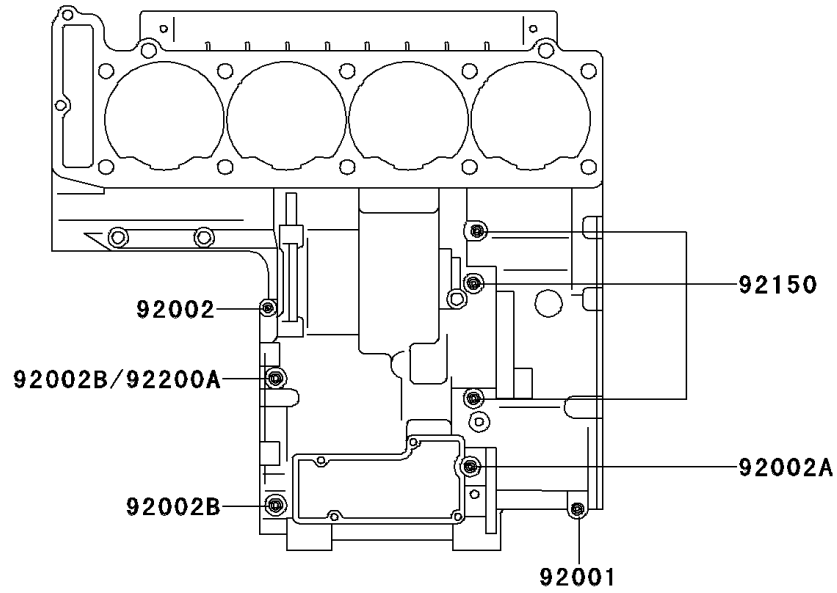

1999 Ninja® ZX™-11 PARTS DIAGRAM

Crankcase Bolt Pattern

E1412

Upper Case