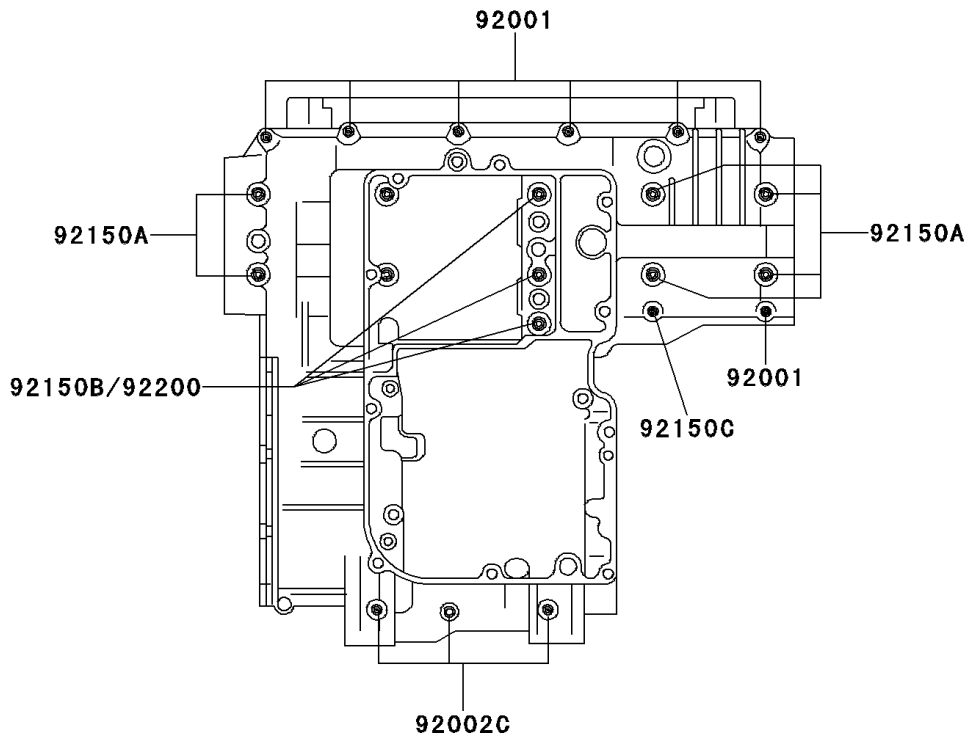

1999 Ninja® ZX™-11 PARTS DIAGRAM

Crankcase Bolt Pattern

E1412

Upper Case

Lower Case