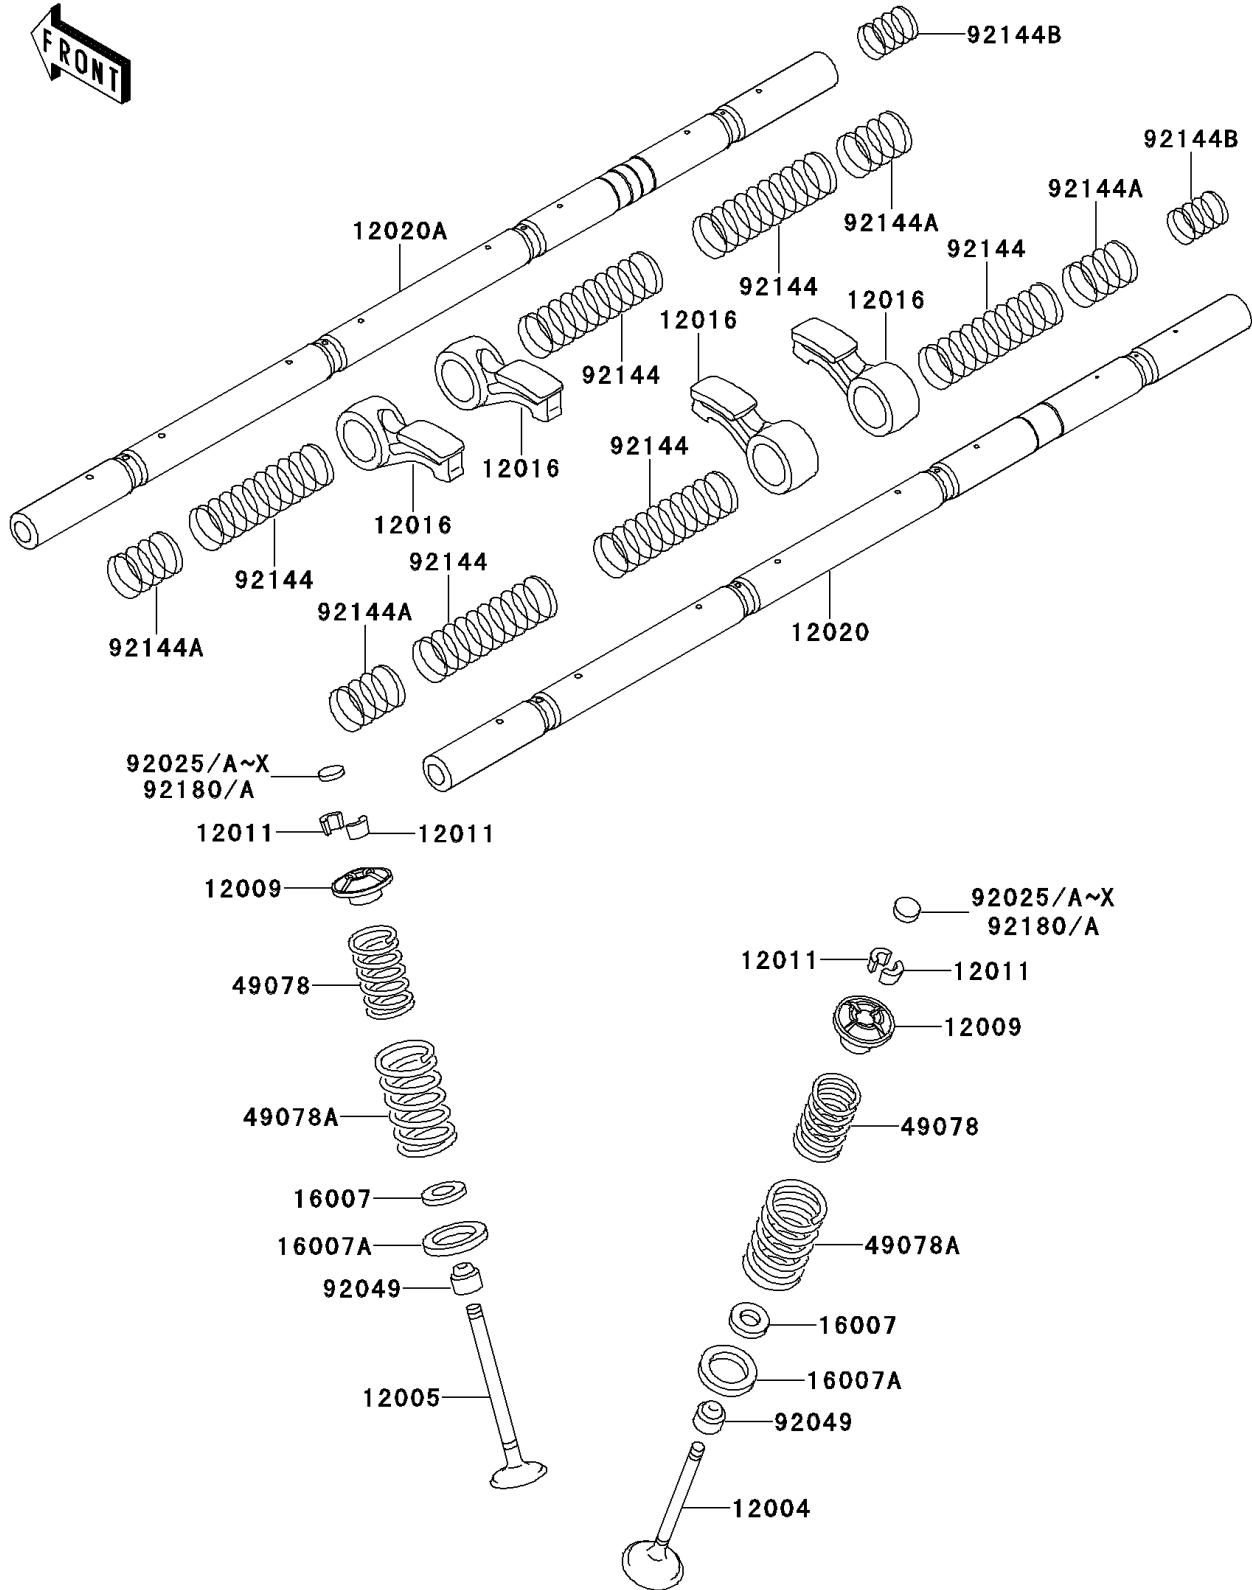

# 1999 Ninja® ZX™-11 PARTS LIST

Valve(s)

ITEM NAME	PART NUMBER	QUANTITY
VALVE-INTAKE (Ref # 12004)	12004-1115	8
VALVE-EXHAUST (Ref # 12005)	12005-1240	8
RETAINER-VALVE SPRING (Ref # 12009)	12009-1058	16
COLLET (Ref # 12011)	12011-1051	32
ARM-ROCKER (Ref # 12016)	12016-1105	16
SHAFT-ROCKER,INTAKE (Ref # 12020)	12020-1062	1
SHAFT-ROCKER,EXHAUST (Ref # 12020A)	12020-1063	1
SEAT-SPRING,12.1X16.2X0.5 (Ref # 16007)	16007-1177	16
SEAT-SPRING,17.5X23.8X0.5 (Ref # 16007A)	16007-1178	16
SPRING-ENGINE VALVE,INNER (Ref # 49078)	49078-1089	16
SPRING-ENGINE VALVE,OUTER (Ref # 49078A)	49078-1090	16
SHIM,T=2.00 (Ref # 92025)	92025-1870	AR
SHIM,T=2.05 (Ref # 92025A)	92025-1871	AR
SHIM,T=2.10 (Ref # 92025B)	92025-1872	AR
SHIM,T=2.15 (Ref # 92025C)	92025-1873	AR
SHIM,T=2.20 (Ref # 92025D)	92025-1874	AR
SHIM,T=2.25 (Ref # 92025E)	92025-1875	AR
SHIM,T=2.30 (Ref # 92025F)	92025-1876	AR
SHIM,T=2.35 (Ref # 92025G)	92025-1877	AR
SHIM,T=2.40 (Ref # 92025H)	92025-1878	AR
SHIM,T=2.45 (Ref # 92025I)	92025-1879	AR
SHIM,T=2.50 (Ref # 92025J)	92025-1880	AR
SHIM,T=2.55 (Ref # 92025K)	92025-1881	AR
SHIM,T=2.60 (Ref # 92025L)	92025-1882	AR
SHIM,T=2.65 (Ref # 92025M)	92025-1883	AR
SHIM,T=2.70 (Ref # 92025N)	92025-1884	AR
SHIM,T=2.75 (Ref # 92025O)	92025-1885	AR
SHIM,T=2.80 (Ref # 92025P)	92025-1886	AR
SHIM,T=2.85 (Ref # 92025Q)	92025-1887	AR

## 1999 Ninja® ZX™-11 PARTS LIST

Valve(s)

ITEM NAME	PART NUMBER	QUANTITY
SHIM,T=2.90 (Ref # 92025R)	92025-1888	AR
SHIM,T=2.95 (Ref # 92025S)	92025-1889	AR
SHIM,T=3.00 (Ref # 92025T)	92025-1890	AR
SHIM,T=2.425 (Ref # 92025U)	92025-1982	AR
SHIM,T=2.475 (Ref # 92025V)	92025-1983	AR
SHIM,T=2.525 (Ref # 92025W)	92025-1984	AR
SHIM,T=2.575 (Ref # 92025X)	92025-1985	AR
SEAL-OIL,VSB58.558 (Ref # 92049)	92049-1218	16
SPRING,ROCKER ARM,LONG (Ref # 92144)	92144-1254	6
SPRING,ROCKER ARM,SHORT (Ref # 92144A)	92144-1255	4
SPRING (Ref # 92144B)	92144-1256	2
SHIM,T=2.375 (Ref # 92180)	92180-1058	AR
SHIM,T=2.625 (Ref # 92180A)	92180-1059	AR