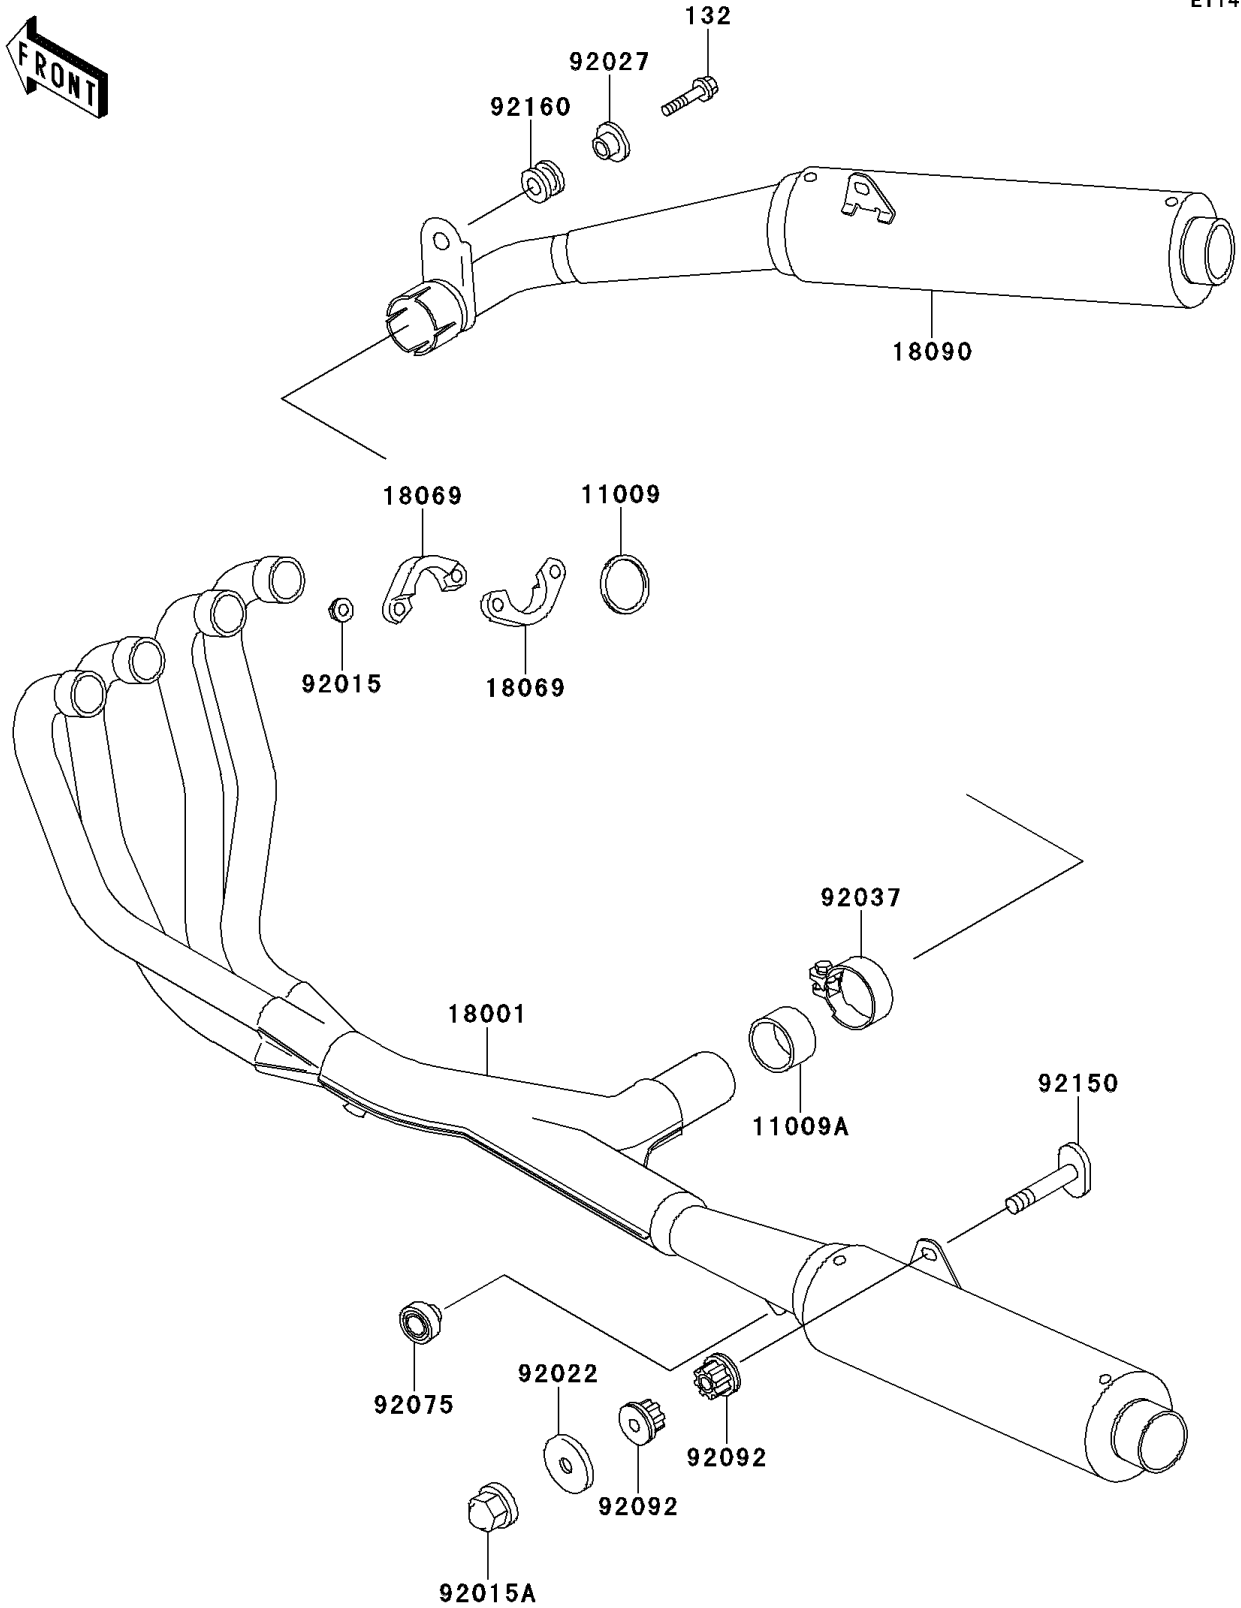

1999 Ninja® ZX™-11 PARTS DIAGRAM

Muffler(s)

E1140

1999 Ninja® ZX™-11 PARTS LIST

Muffler(s)

ITEM NAME	PART NUMBER	QUANTITY
BOLT-FLANGED-SMALL (Ref # 132)	132G0835	1
GASKET,EXHAUST PIPE HOLDER (Ref # 11009)	11009-1840	4
GASKET,MUFFLER CONNECTING (Ref # 11009A)	11009-1888	1
MUFFLER,LH (Ref # 18001)	18001-1854	1
HOLDER-EXHAUST PIPE (Ref # 18069)	18069-1122	8
BODY-COMP-MUFFLER,RH (Ref # 18090)	18090-1277	1
NUT,LOCK,8MM (Ref # 92015)	92015-1380	8
NUT,10MM (Ref # 92015A)	92015-1649	2
WASHER (Ref # 92022)	92022-289	2
COLLAR,L=14 (Ref # 92027)	92027-1134	1
CLAMP,POWER CHAMBER (Ref # 92037)	92037-1537	1
DAMPER (Ref # 92075)	92075-015	1
BUSHING-RUBBER,MUFFLER (Ref # 92092)	92092-1013	4
BOLT,10X55 (Ref # 92150)	92150-1792	2
DAMPER (Ref # 92160)	92160-1007	1