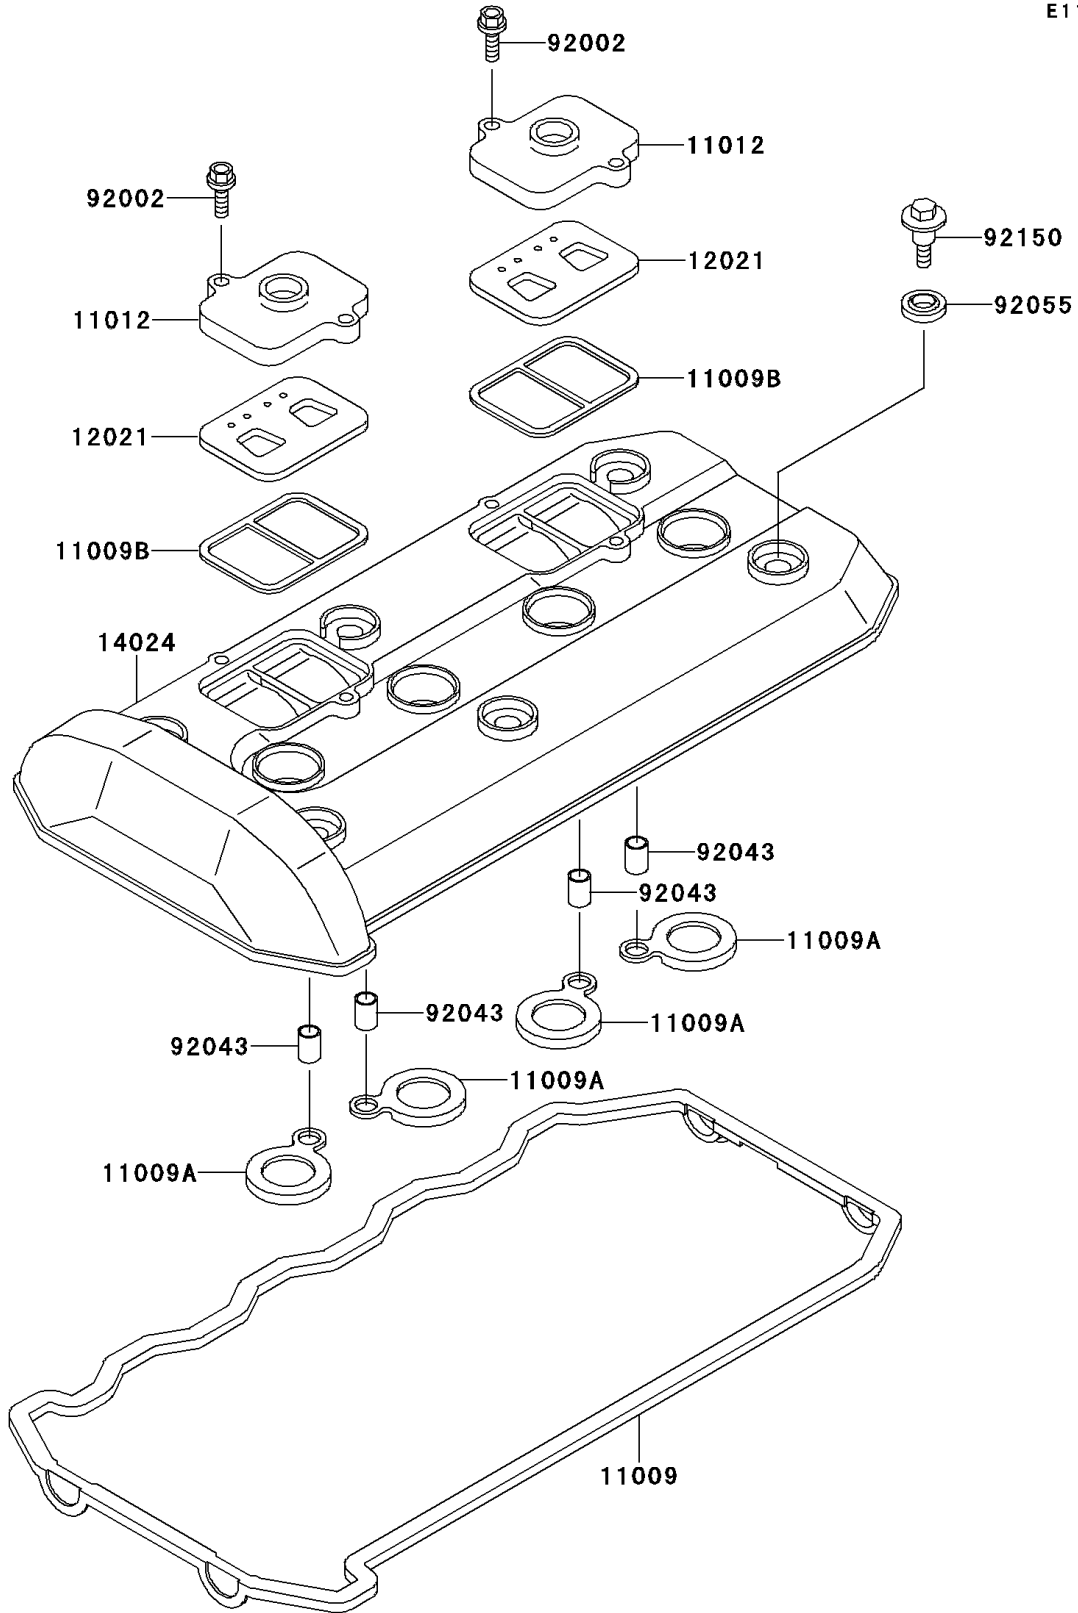

1999 Ninja® ZX™-11 PARTS DIAGRAM

Cylinder Head Cover

E1112

1999 Ninja® ZX™-11 PARTS LIST

Cylinder Head Cover

ITEM NAME	PART NUMBER	QUANTITY
GASKET,HEAD COVER (Ref # 11009)	11009-1724	1
GASKET,SPARK PLUG (Ref # 11009A)	11009-1725	4
GASKET,REED VALVE (Ref # 11009B)	11009-1857	2
CAP,REED VALVE (Ref # 11012)	11012-1532	2
VALVE-ASSY-REED (Ref # 12021)	12021-1053	2
COVER,HEAD (Ref # 14024)	14024-1628	1
BOLT,6X22 (Ref # 92002)	92002-1068	4
PIN,8.2X10X14 (Ref # 92043)	92043-1264	4
RING-O,HEAD COVER BOLT (Ref # 92055)	92055-1352	6
BOLT,HEAD COVER (Ref # 92150)	92150-1447	6