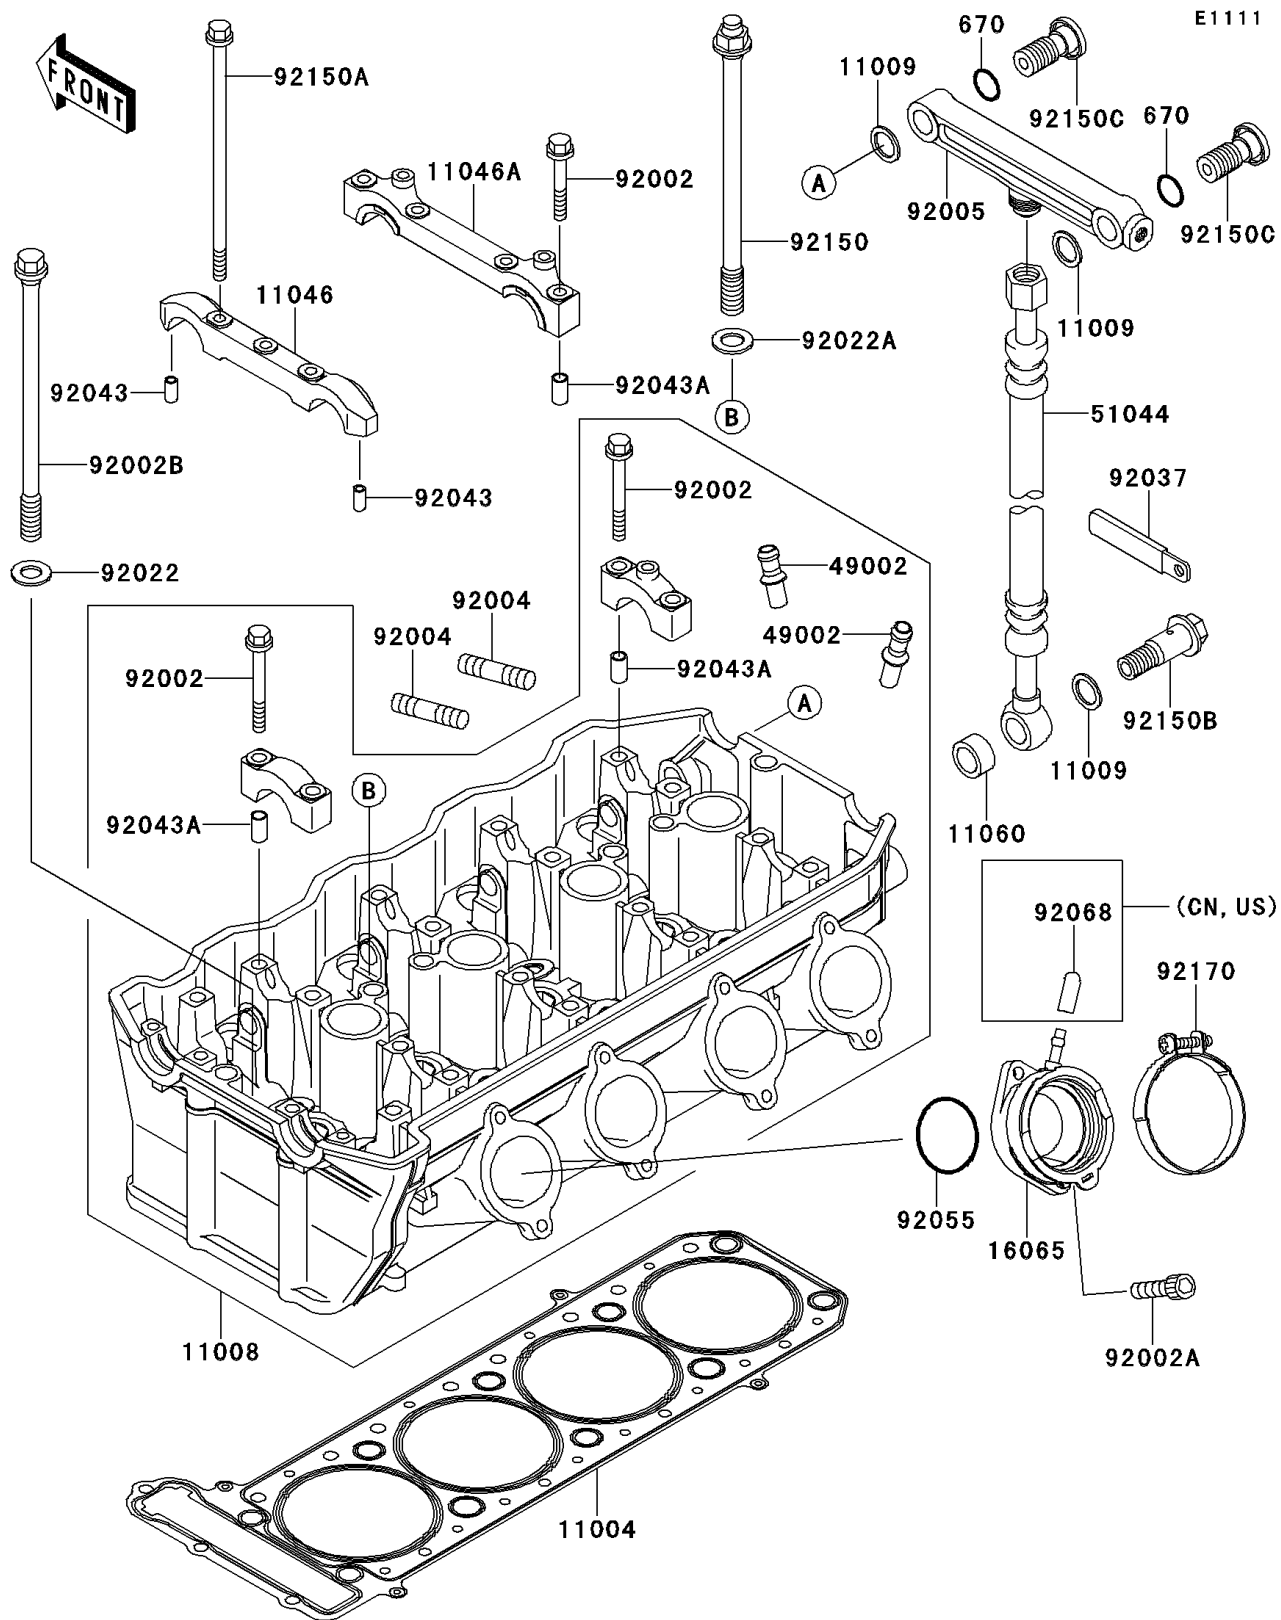

1999 Ninja® ZX™ -11 PARTS DIAGRAM

Cylinder Head

1999 Ninja® ZX™-11 PARTS LIST

Cylinder Head

ITEM NAME	PART NUMBER	QUANTITY
O RING,15MM (Ref # 670)	670B2015	2
GASKET-HEAD (Ref # 11004)	11004-1248	1
HEAD-COMP-CYLINDER (Ref # 11008)	11008-1281	1
GASKET,14X19.5X1.4 (Ref # 11009)	11009-1461	3
BRACKET,CAMSHAFT,#9 (Ref # 11046)	11046-1150	1
BRACKET,CAMSHAFT,#10 (Ref # 11046A)	11046-1151	1
GASKET (Ref # 11060)	11060-1369	1
HOLDER-CARBURETOR (Ref # 16065)	16065-1210	4
GUIDE-VALVE (Ref # 49002)	49002-1097	AR
TUBE-ASSY (Ref # 51044)	51044-1094	1
BOLT,6X40 (Ref # 92002)	92002-1756	18
BOLT,SOCKET,6X16 (Ref # 92002A)	92002-1778	8
BOLT,10X164 (Ref # 92002B)	92002-1943	4
STUD,8X22 (Ref # 92004)	92004-1181	8
FITTING (Ref # 92005)	92005-1168	1
WASHER,10.5X20X1.6 (Ref # 92022)	92022-1591	4
WASHER,11.5X20.5X1.6 (Ref # 92022A)	92022-1720	6
CLAMP (Ref # 92037)	92037-1997	1
PIN,4.2X6X12 (Ref # 92043)	92043-1262	2
PIN,6.2X8X14 (Ref # 92043A)	92043-1263	18
RING-O,43.7X1.9 (Ref # 92055)	92055-1401	4
BOLT,11X164 (Ref # 92150)	92150-1075	6
BOLT,6X148 (Ref # 92150A)	92150-1076	2
BOLT,BANJO,12X40.5 (Ref # 92150B)	92150-1077	1
BOLT (Ref # 92150C)	92150-1078	2
CLAMP (Ref # 92170)	92170-1160	4
PLUG,12X25 (Ref # 92068)	92068-006	2