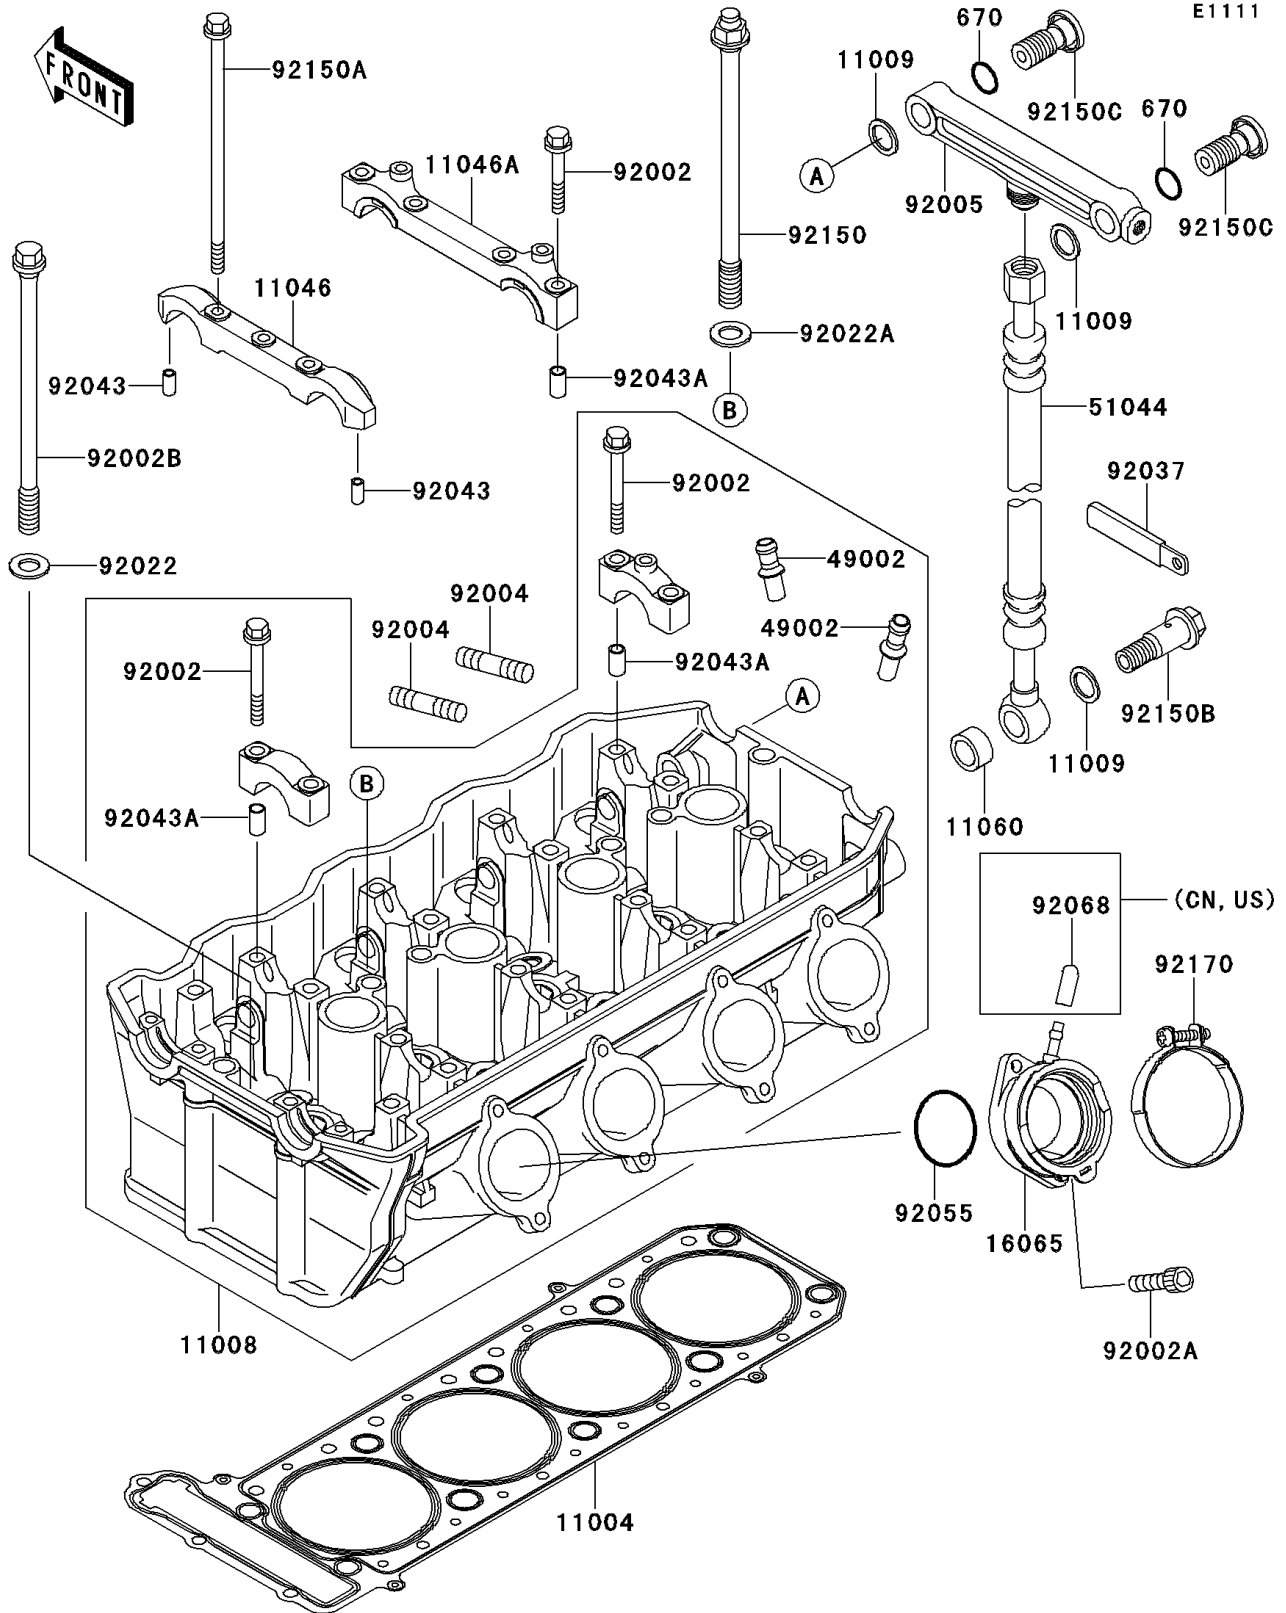

1999 Ninja® ZX™-11 PARTS DIAGRAM

Cylinder Head

1999 Ninja® ZX™-11 PARTS LIST

Cylinder Head

ITEM NAME	PART NUMBER	QUANTITY
O RING,15MM (Ref # 670)	670B2015	2
GASKET-HEAD (Ref # 11004)	11004-1248	1
HEAD-COMP-CYLINDER (Ref # 11008)	11008-1281	1
GASKET,14X19.5X1.4 (Ref # 11009)	11009-1461	3
BRACKET,CAMSHAFT,#9 (Ref # 11046)	11046-1150	1
BRACKET,CAMSHAFT,#10 (Ref # 11046A)	11046-1151	1
GASKET (Ref # 11060)	11060-1369	1
HOLDER-CARBURETOR (Ref # 16065)	16065-1210	4
GUIDE-VALVE (Ref # 49002)	49002-1097	AR
TUBE-ASSY (Ref # 51044)	51044-1094	1
BOLT,6X40 (Ref # 92002)	92002-1756	18
BOLT,SOCKET,6X16 (Ref # 92002A)	92002-1778	8
BOLT,10X164 (Ref # 92002B)	92002-1943	4
STUD,8X22 (Ref # 92004)	92004-1181	8
FITTING (Ref # 92005)	92005-1168	1
WASHER,10.5X20X1.6 (Ref # 92022)	92022-1591	4
WASHER,11.5X20.5X1.6 (Ref # 92022A)	92022-1720	6
CLAMP (Ref # 92037)	92037-1997	1
PIN,4.2X6X12 (Ref # 92043)	92043-1262	2
PIN,6.2X8X14 (Ref # 92043A)	92043-1263	18
RING-O,43.7X1.9 (Ref # 92055)	92055-1401	4
BOLT,11X164 (Ref # 92150)	92150-1075	6
BOLT,6X148 (Ref # 92150A)	92150-1076	2
BOLT,BANJO,12X40.5 (Ref # 92150B)	92150-1077	1
BOLT (Ref # 92150C)	92150-1078	2
CLAMP (Ref # 92170)	92170-1160	4
PLUG,12X25 (Ref # 92068)	92068-006	2