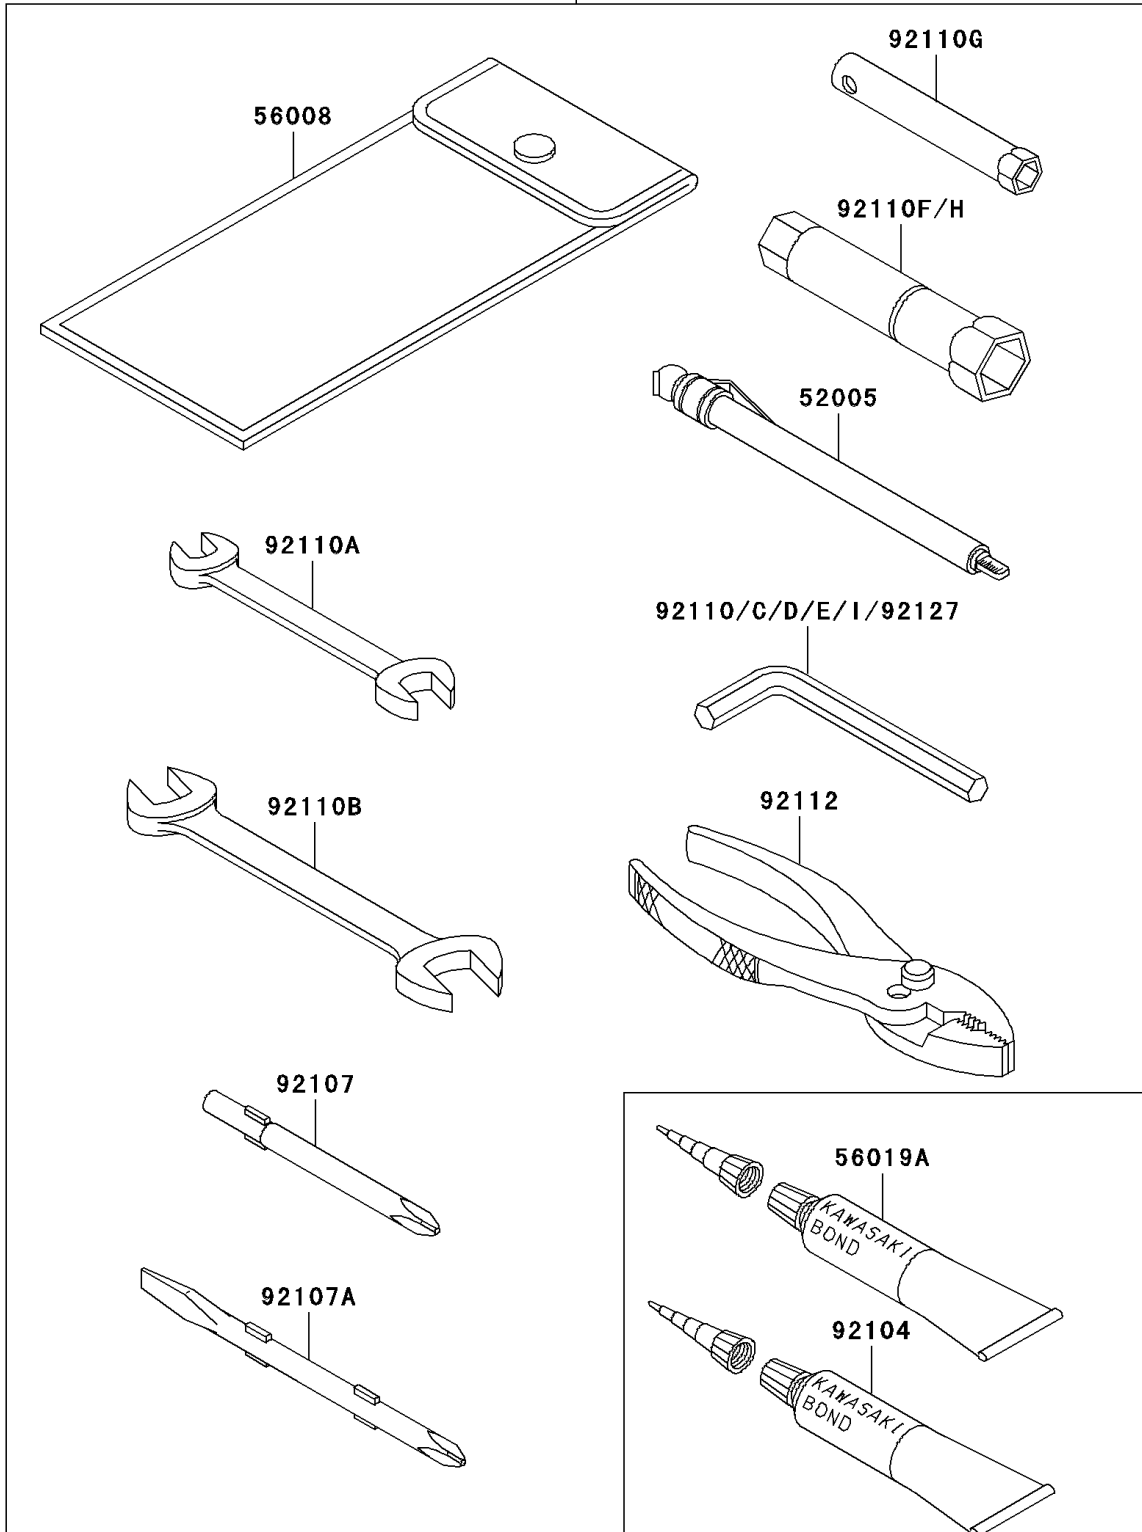

1998 Ninja[®] ZX[™]-11 PARTS DIAGRAM

Owner's Tools

56007

F2810

1998 Ninja® ZX™-11 PARTS LIST

Owner's Tools

ITEM NAME	PART NUMBER	QUANTITY
GAUGE,AIR,3.5KG/CM2 (Ref # 52005)	52005-1031	1
TOOL-KIT (Ref # 56007)	56007-1381	1
BAG,TOOL (Ref # 56008)	56008-006	1
THREE BOND TB1211,HT/RS,WHITE (Ref # 56019A)	56019-120	1
GASKET-LIQUID,TUBE,100G,BLACK (Ref # 92104)	92104-1003	1
TOOL-DRIVER,#3PHILLIPS (Ref # 92107)	92107-1002	1
TOOL-DRIVER,#2PHILLIPS&SLOT (Ref # 92107A)	92107-1052	1
TOOL-WRENCH,ALLEN,5MM (Ref # 92110)	92110-1015	1
TOOL-WRENCH,OPEN END,10X12 (Ref # 92110A)	92110-1038	1
TOOL-WRENCH,OPEN END,14X17 (Ref # 92110B)	92110-1045	1
TOOL-WRENCH,ALLEN,12MM (Ref # 92110C)	92110-1104	1
TOOL-WRENCH,ALLEN,8MM (Ref # 92110D)	92110-1108	1
TOOL-WRENCH,ALLEN,3MM (Ref # 92110E)	92110-1140	1
TOOL-WRENCH,BOX,16MM (Ref # 92110F)	92110-1145	1
TOOL-WRENCH,BOX,8MM (Ref # 92110G)	92110-1174	1
TOOL-WRENCH,BOX,10&12MM (Ref # 92110H)	92110-1175	1
TOOL-WRENCH,ALLEN,4MM (Ref # 92110I)	92110-3703	1
TOOL-PLIERS (Ref # 92112)	92112-003	1
TOOL-WRENCH,ALLEN,6MM (Ref # 92127)	92127-003	1