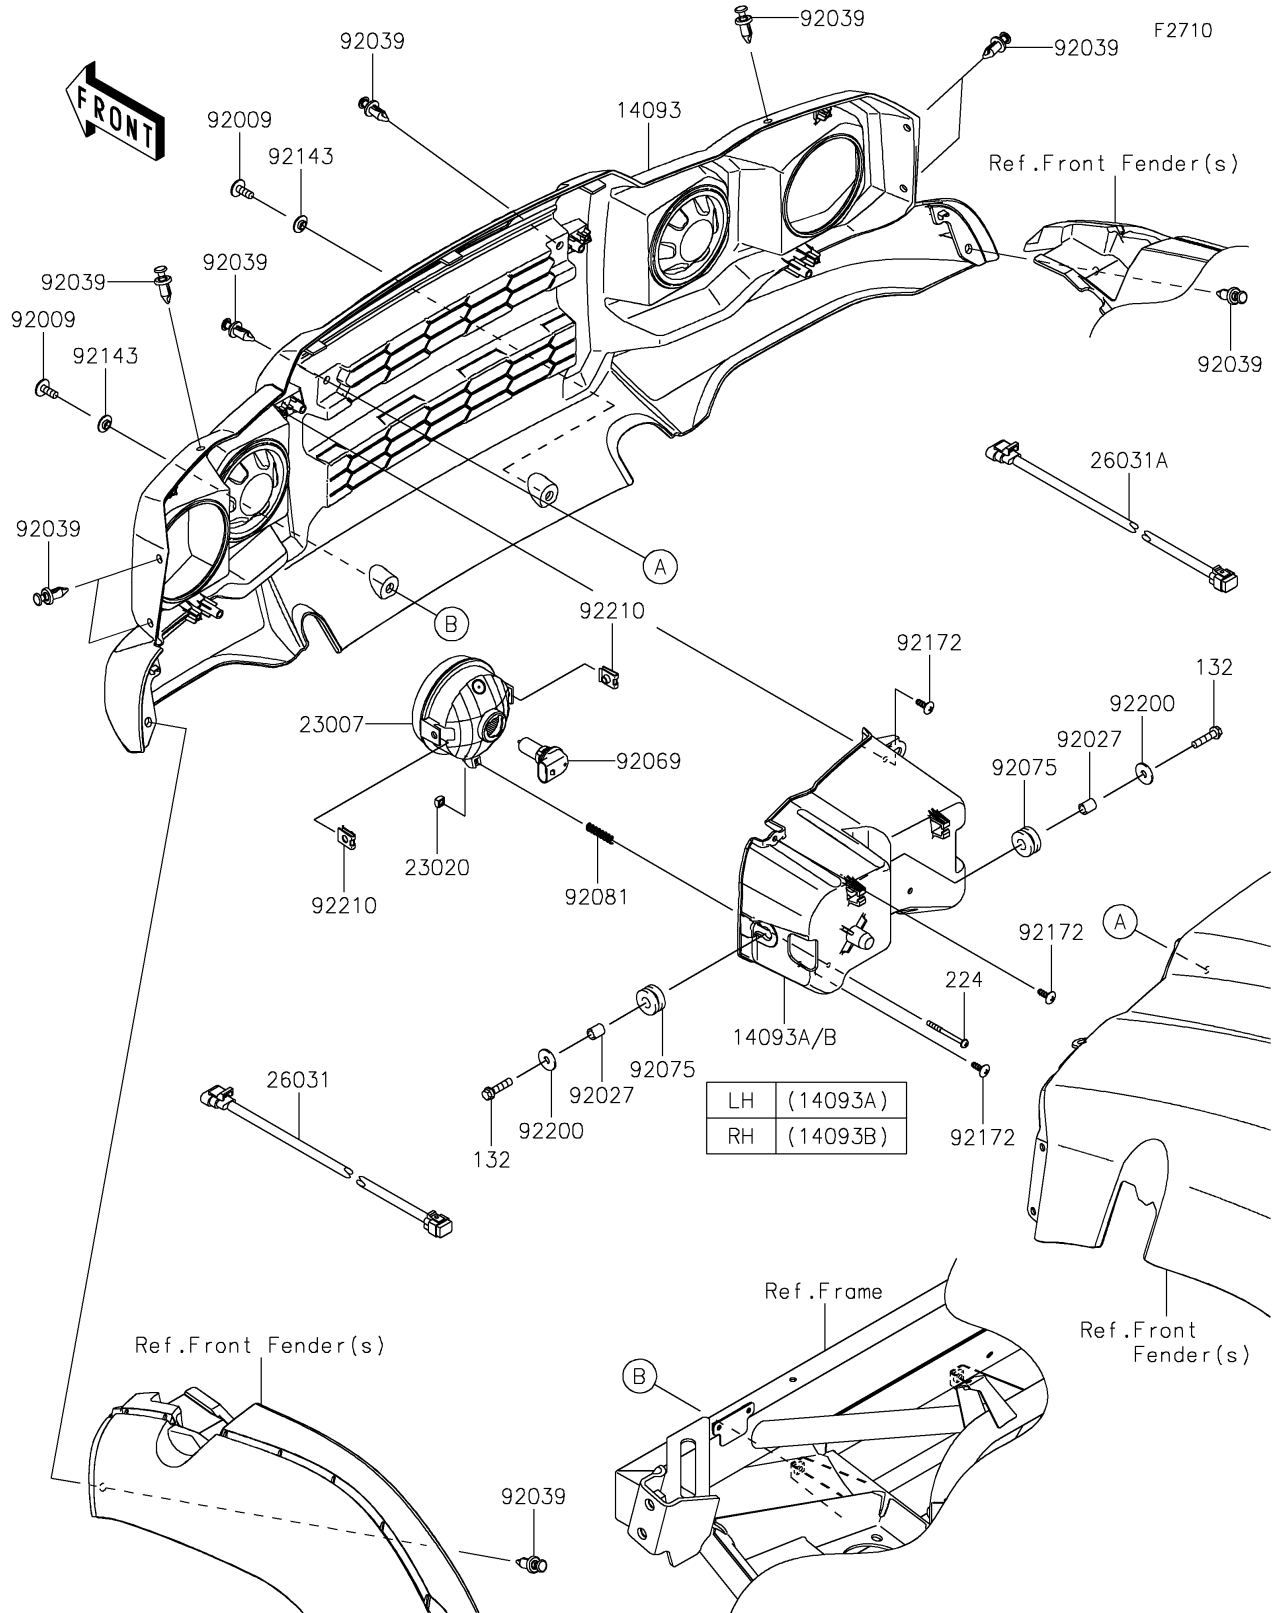

2024 MULE SX™ PARTS DIAGRAM

Headlight(s)

2024 MULE SX™ PARTS LIST

Headlight(s)

ITEM NAME	PART NUMBER	QUANTITY
COVER,FR GRILL (Ref # 14093)	14093-0392	1
COVER,HEAD LAMP,LH (Ref # 14093A)	14093-0394	1
COVER,HEAD LAMP,RH (Ref # 14093B)	14093-0395	1
LENS-COMP,HEAD LAMP (Ref # 23007)	23007-0220	2
NUT,4MM,FOCUS ADJUST (Ref # 23020)	23020-018	2
HARNESS,HEAD LAMP,LH (Ref # 26031)	26031-2384	1
HARNESS,HEAD LAMP,RH (Ref # 26031A)	26031-2385	1
SCREW,6X16 (Ref # 92009)	92009-1621	2
COLLAR,6.8X10X12 (Ref # 92027)	92027-162	4
RIVET (Ref # 92039)	92039-0776	10
BULB,12V 35/35W (Ref # 92069)	92069-0102	2
DAMPER,10X24X12 (Ref # 92075)	92075-1690	4
SPRING,FOCUS ADJUST (Ref # 92081)	92081-1896	2
COLLAR (Ref # 92143)	92143-1087	2
SCREW,TAPPING,5X14 (Ref # 92172)	92172-0265	6
WASHER,6.5X20X1.6 (Ref # 92200)	92200-0283	4
NUT (Ref # 92210)	92210-1125	4
BOLT-FLANGED-SMALL,6X25 (Ref # 132)	132BA0625	4
SCREW-PAN-WP-CROS,4X45 (Ref # 224)	224AA0445	2