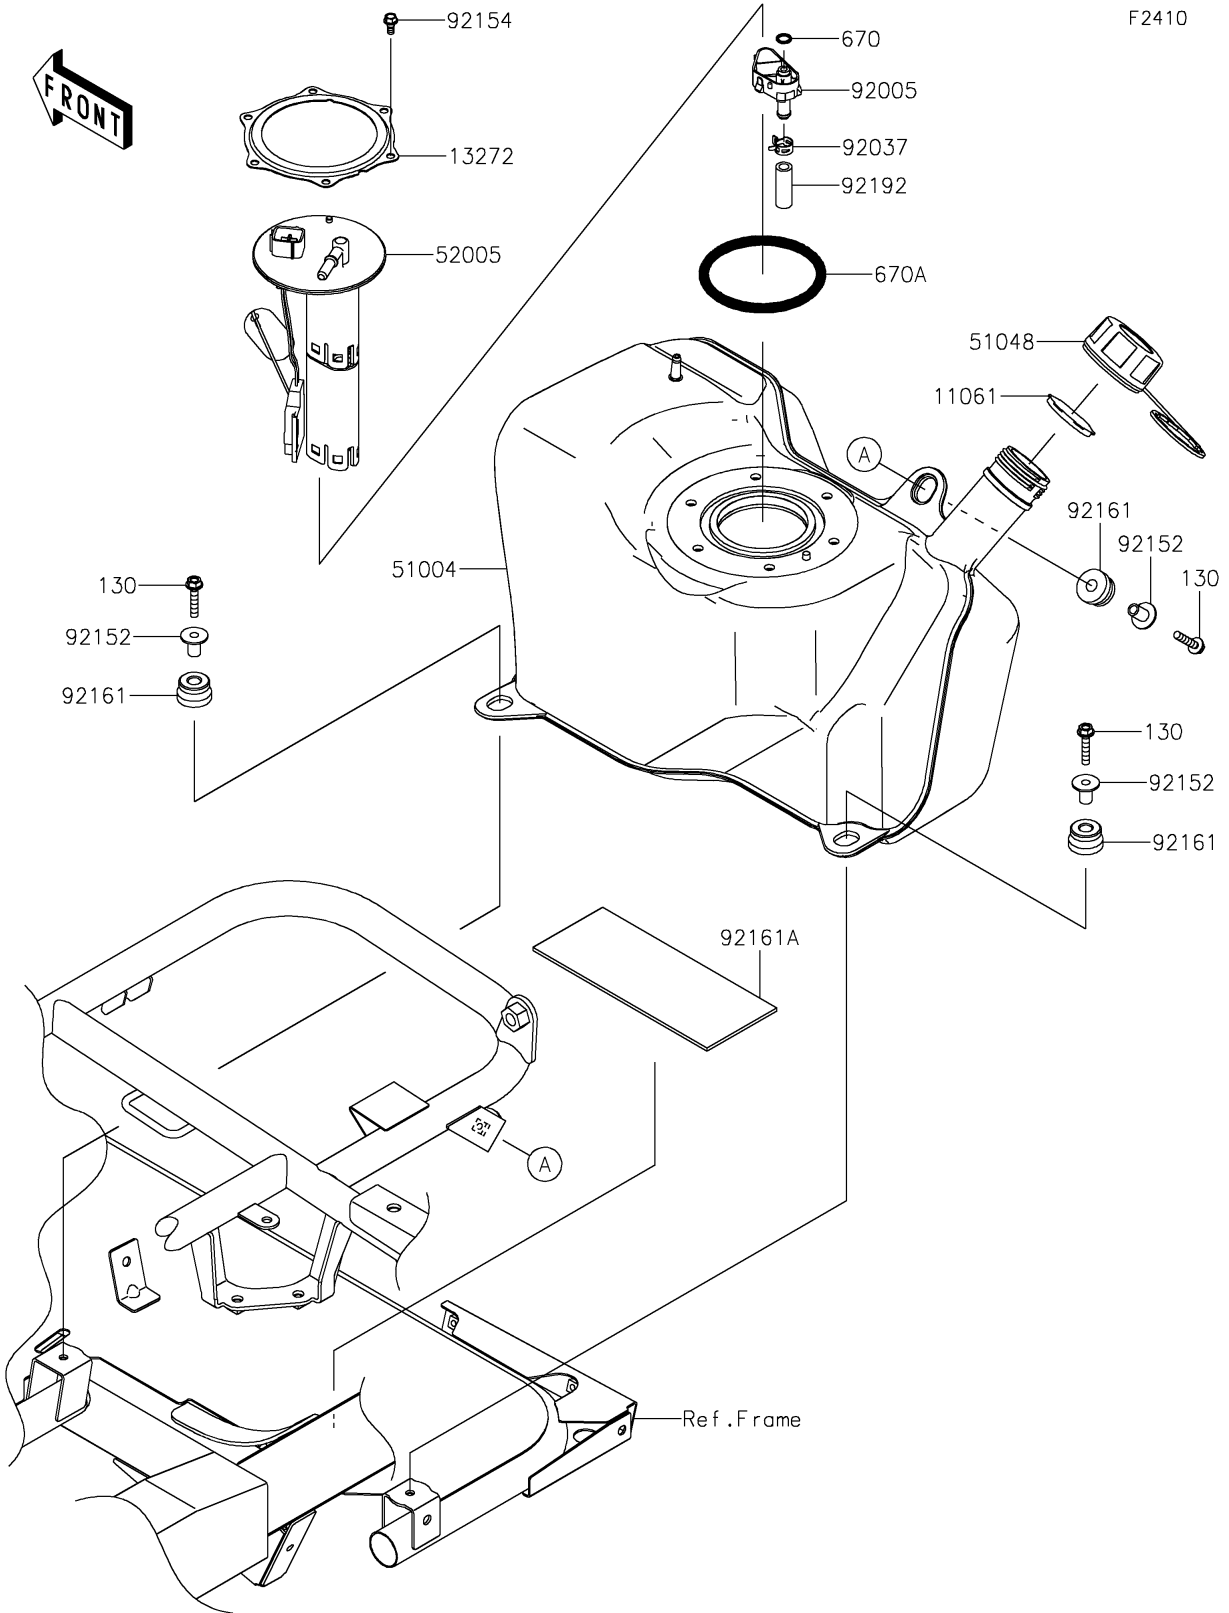

# 2024 MULE SX™ PARTS DIAGRAM

## Fuel Tank

## 2024 MULE SX™ PARTS LIST

### Fuel Tank

ITEM NAME	PART NUMBER	QUANTITY
GASKET,FUEL TANK CAP (Ref # 11061)	11061-0395	1
PLATE (Ref # 13272)	13272-2501	1
TANK-FUEL (Ref # 51004)	51004-0030	1
CAP-ASSY-TANK,FUEL (Ref # 51048)	51048-0026	1
GAUGE,FUEL (Ref # 52005)	52005-0757	1
FITTING (Ref # 92005)	92005-0813	1
CLAMP,HOSE CLIP (Ref # 92037)	92037-1181	1
COLLAR,6.8X10X18.1 (Ref # 92152)	92152-1867	3
BOLT,FUEL PUMP (Ref # 92154)	92154-1326	6
DAMPER,10X28X17 (Ref # 92161)	92161-1614	3
DAMPER,80X200X3.175 (Ref # 92161A)	92161-1645	1
TUBE,8X13X37 (Ref # 92192)	92192-1622	1
BOLT-FLANGED,6X30 (Ref # 130)	130BA0630	3
O RING,9MM (Ref # 670)	670E1509	1
O RING (Ref # 670A)	670E5090	1