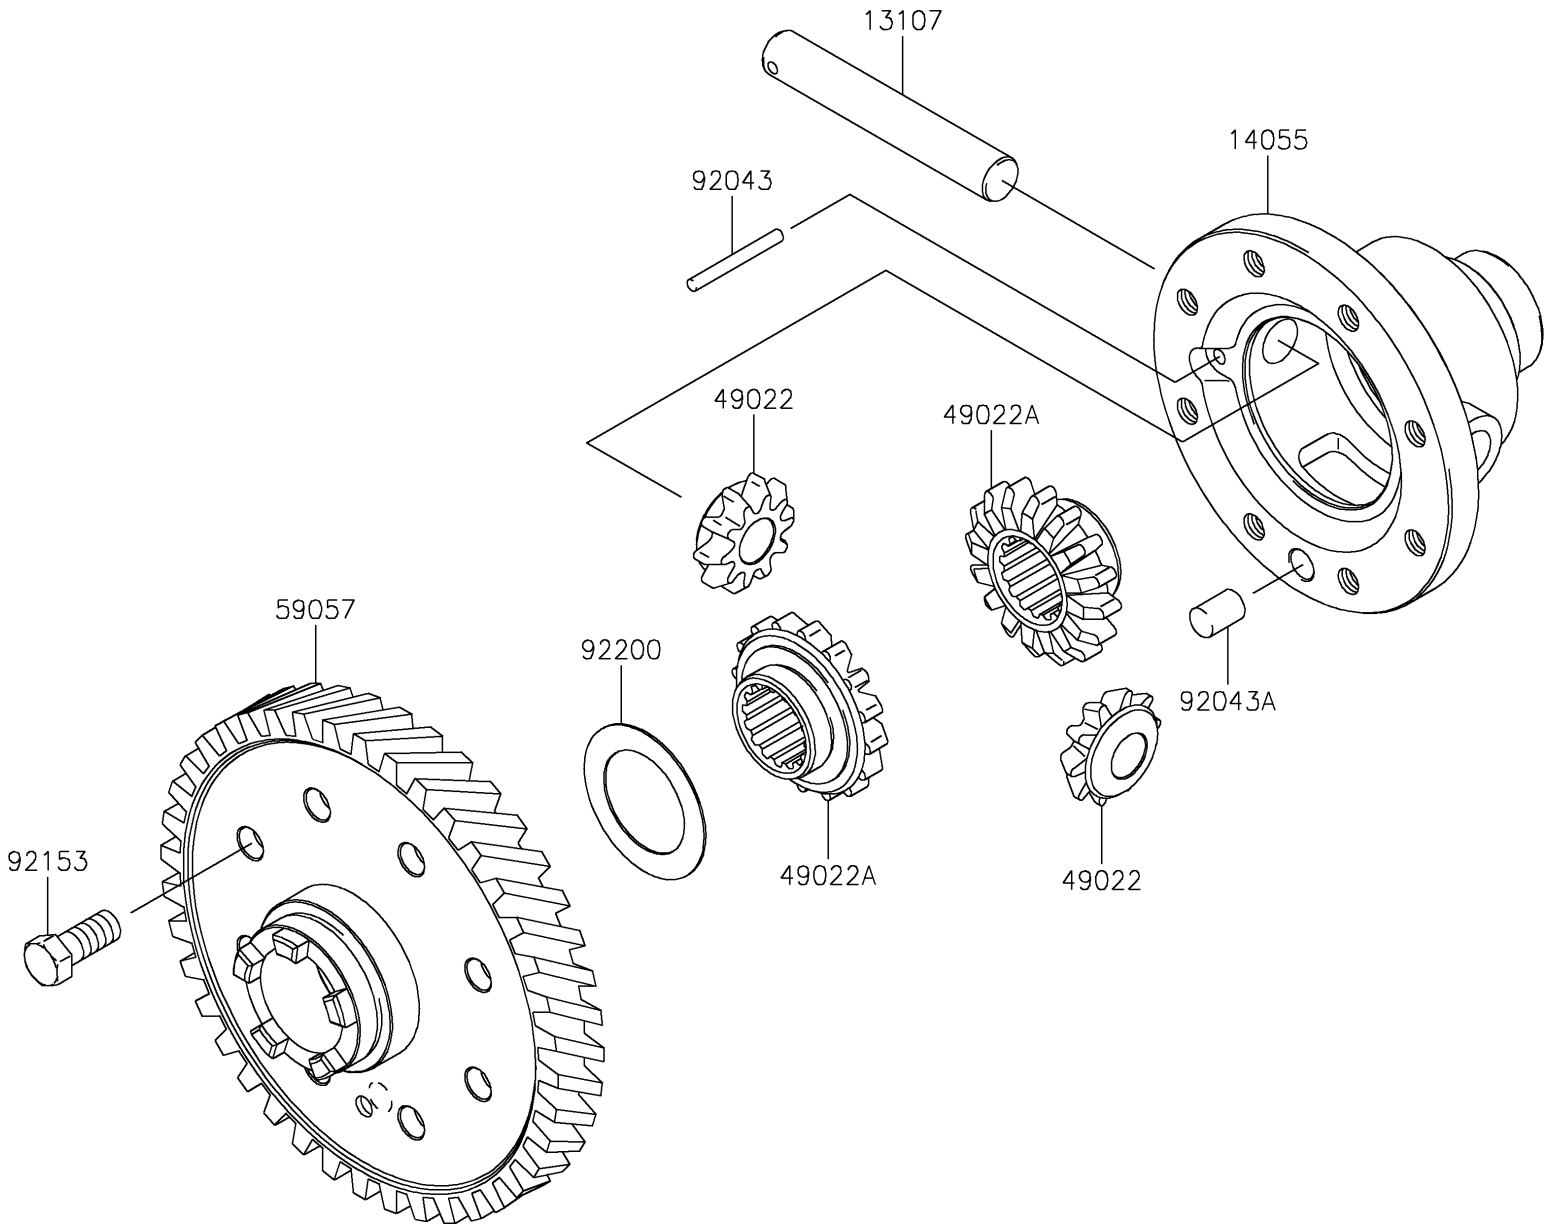

# 2024 MULE SX™ PARTS DIAGRAM

Differential

E1451

## 2024 MULE SX™ PARTS LIST

### Differential

ITEM NAME	PART NUMBER	QUANTITY
SHAFT,DIFF-GEAR CASE (Ref # 13107)	13107-0042	1
CASE-GEAR,DIFF (Ref # 14055)	14055-0016	1
GEAR-BEVEL,10T (Ref # 49022)	49022-0572	2
GEAR-BEVEL,16T (Ref # 49022A)	49022-0573	2
GEAR-HELICAL,64T (Ref # 59057)	59057-0005	1
PIN,4X37.8 (Ref # 92043)	92043-0052	1
PIN,10X14 (Ref # 92043A)	92043-1506	1
BOLT,10X22 (Ref # 92153)	92153-0590	8
WASHER (Ref # 92200)	92200-1077	1