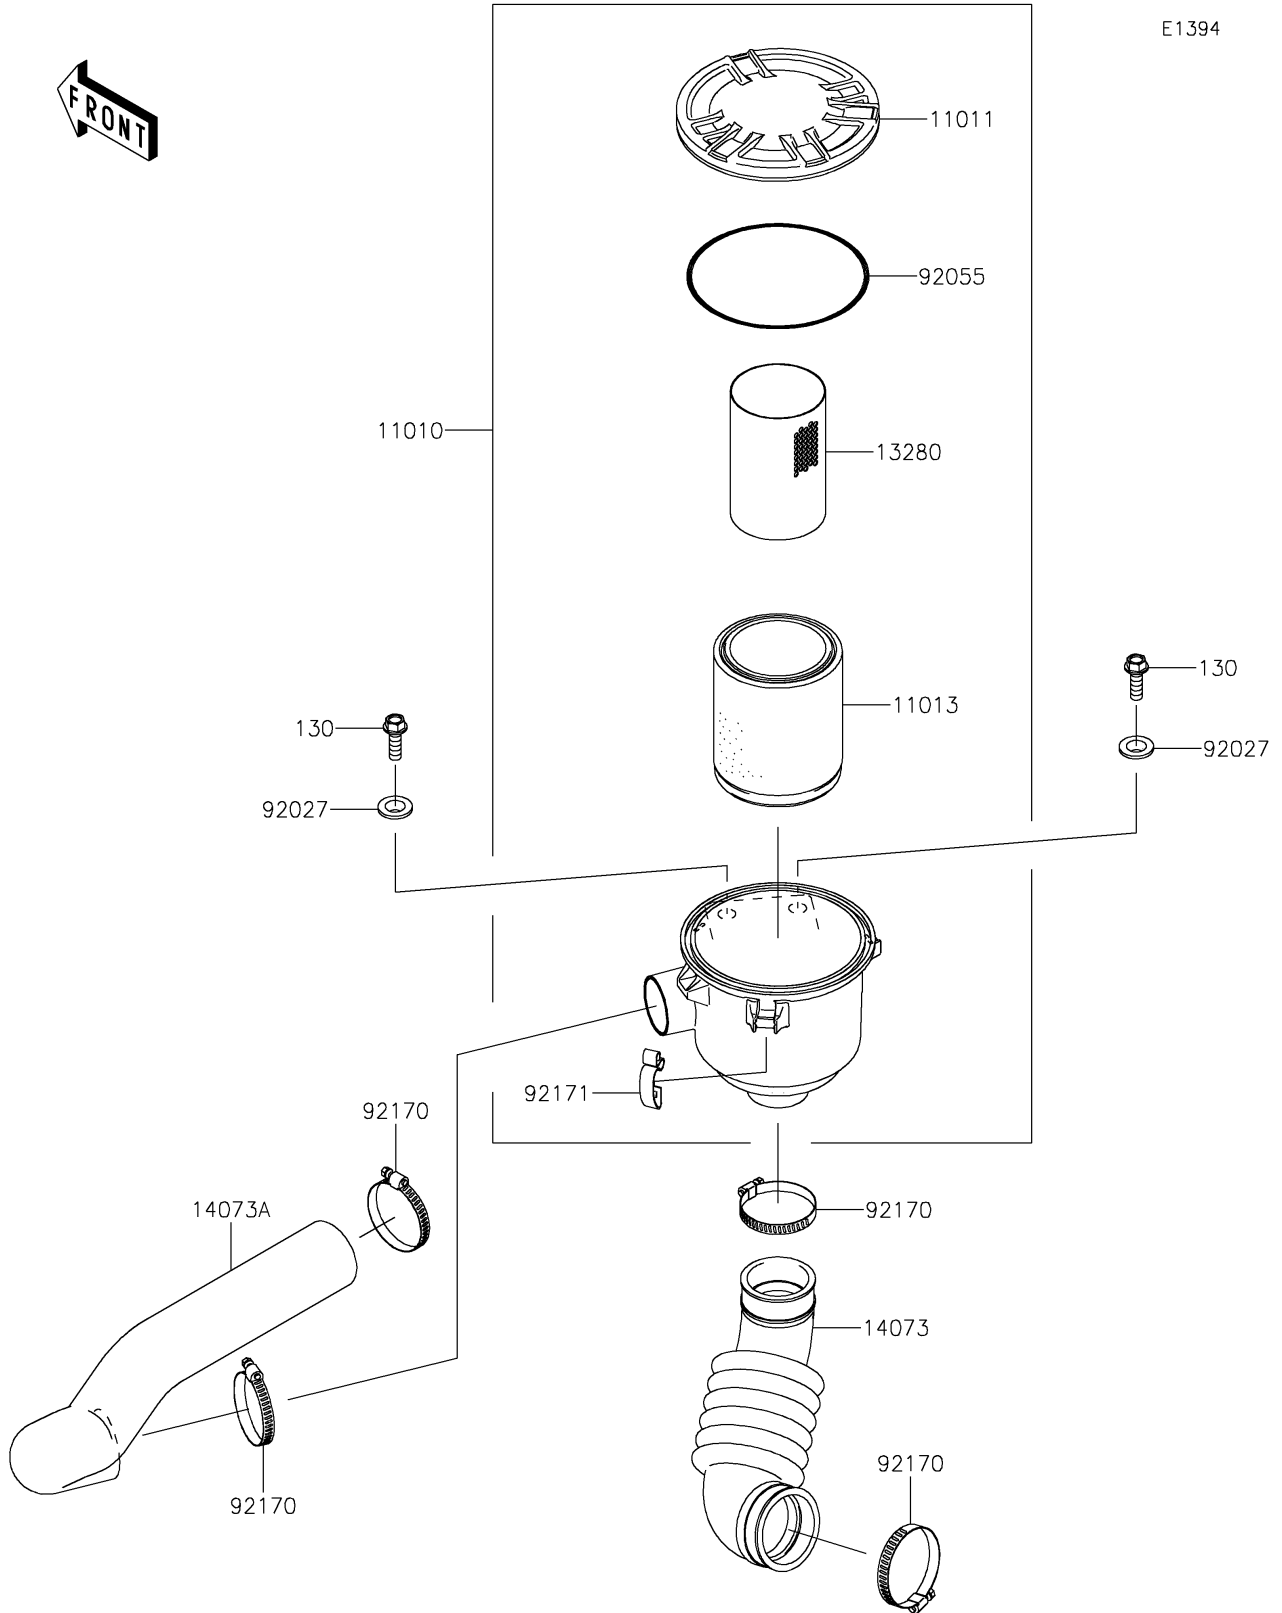

2024 MULE SX™ PARTS DIAGRAM

Air Cleaner-Belt Converter

E1394

2024 MULE SX™ PARTS LIST

Air Cleaner-Belt Converter

ITEM NAME	PART NUMBER	QUANTITY
FILTER-ASSY-AIR (Ref # 11010)	11010-0172	1
CASE-AIR FILTER,CAP (Ref # 11011)	11011-0135	1
ELEMENT-AIR FILTER (Ref # 11013)	11013-0037	1
HOLDER (Ref # 13280)	13280-0312	1
DUCT,AIR FILTER-CASE (Ref # 14073)	14073-0061	1
DUCT,BAR-AIR FILTER (Ref # 14073A)	14073-0892	1
COLLAR (Ref # 92027)	92027-1354	2
RING-O,122X4 (Ref # 92055)	92055-0167	1
CLAMP (Ref # 92170)	92170-1674	4
CLAMP (Ref # 92171)	92171-0225	3
BOLT-FLANGED,8X25 (Ref # 130)	130BA0825	2