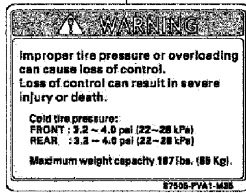

2025 KFX® 90 PARTS DIAGRAM

Labels

F2860

56071D