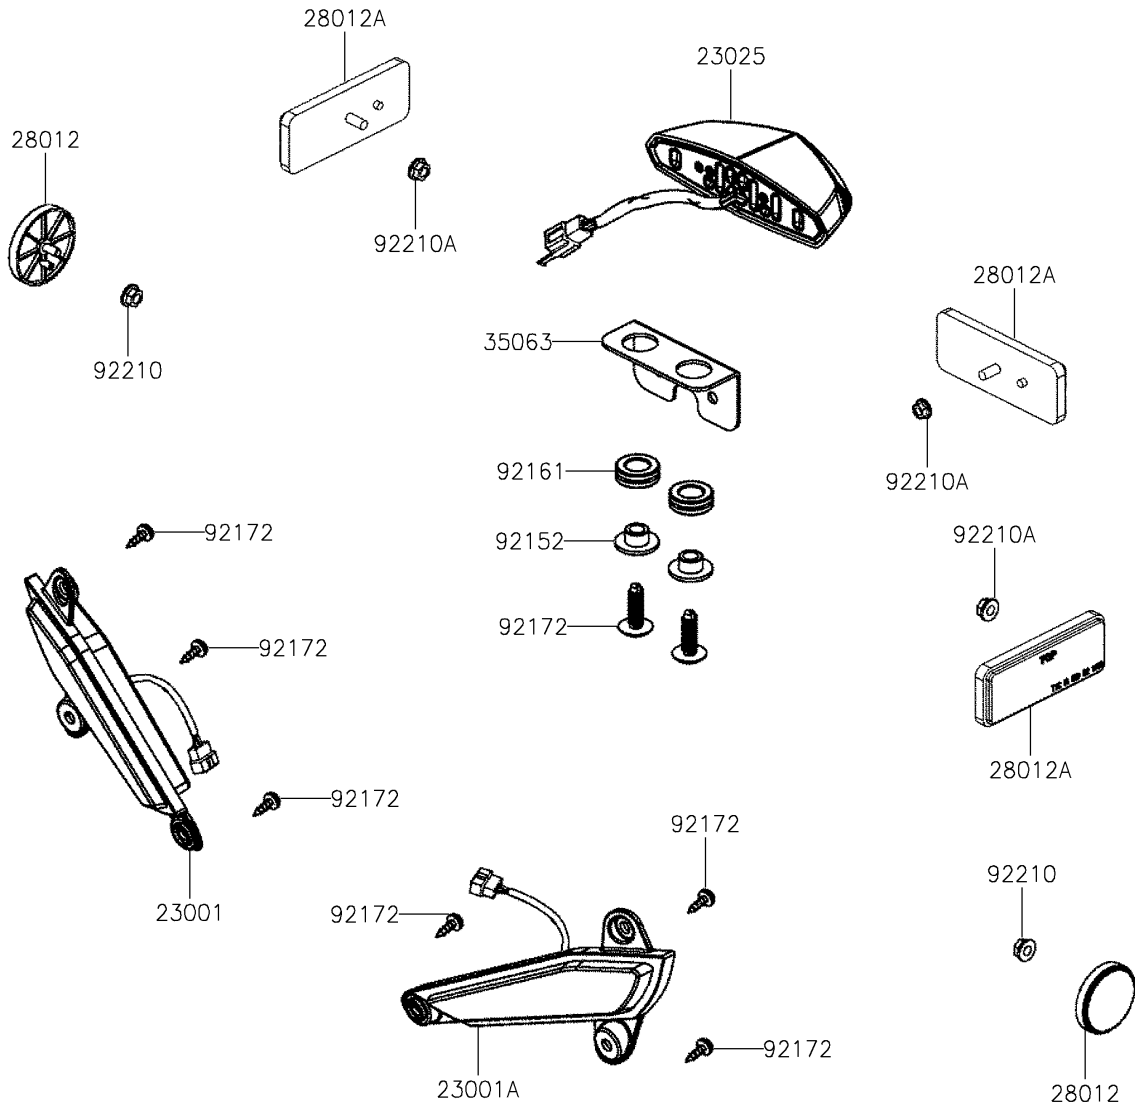

# 2025 KFX90 PARTS DIAGRAM

Taillight(s)

F2720

## 2025 KFX90 PARTS LIST

### Taillight(s)

ITEM NAME	PART NUMBER	QUANTITY
LAMP-ASSY-HEAD,LED,RH (Ref # 23001)	23001-Y002	1
LAMP-ASSY-HEAD,LED,LH (Ref # 23001A)	23001-Y003	1
LAMP-TAIL,LED (Ref # 23025)	23025-Y011	1
REFLECTOR-REFLEX (Ref # 28012)	28012-Y002	2
REFLECTOR-REFLEX (Ref # 28012A)	28012-Y003	3
STAY,TAIL LIGHT (Ref # 35063)	35063-Y047	1
COLLAR (Ref # 92152)	92152-Y077	2
DAMPER (Ref # 92161)	92161-Y058	2
SCREW,TAPPING,5X16 (Ref # 92172)	92172-Y020	8
NUT,6MM (Ref # 92210)	92210-Y026	2
NUT,FLANGE,5MM (Ref # 92210A)	92210-Y053	3