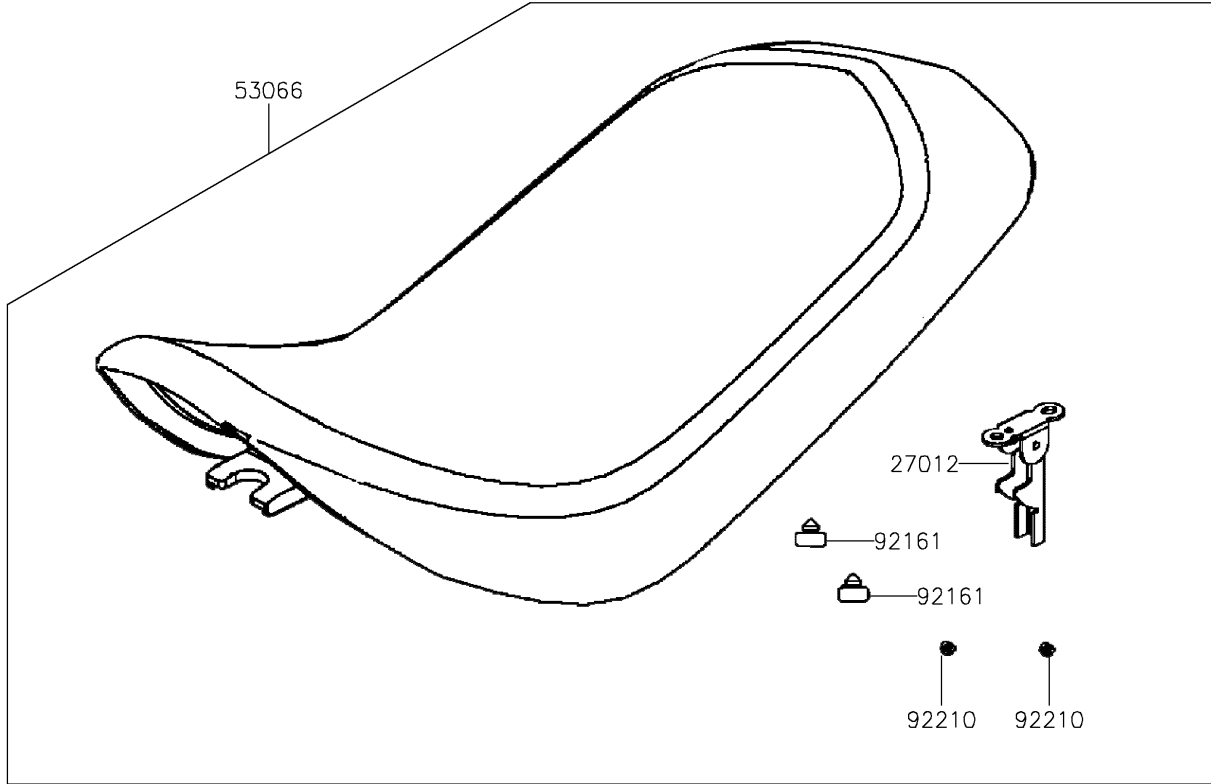

2025 KFX90 PARTS DIAGRAM

Seat

F2510

2025 KFX90 PARTS LIST

Seat

ITEM NAME	PART NUMBER	QUANTITY
HOOK,SEAT LOCK (Ref # 27012)	27012-Y001	1
GAUGE,AIR (Ref # 52005)	52005-Y001	1
SEAT-ASSY (Ref # 53066)	53066-Y014	1
TOOL-KIT (Ref # 56007)	56007-Y001	1
BAND,TOOL (Ref # 92072)	92072-Y002	1
DAMPER (Ref # 92161)	92161-Y004	2
NUT,6MM (Ref # 92210)	92210-Y027	2