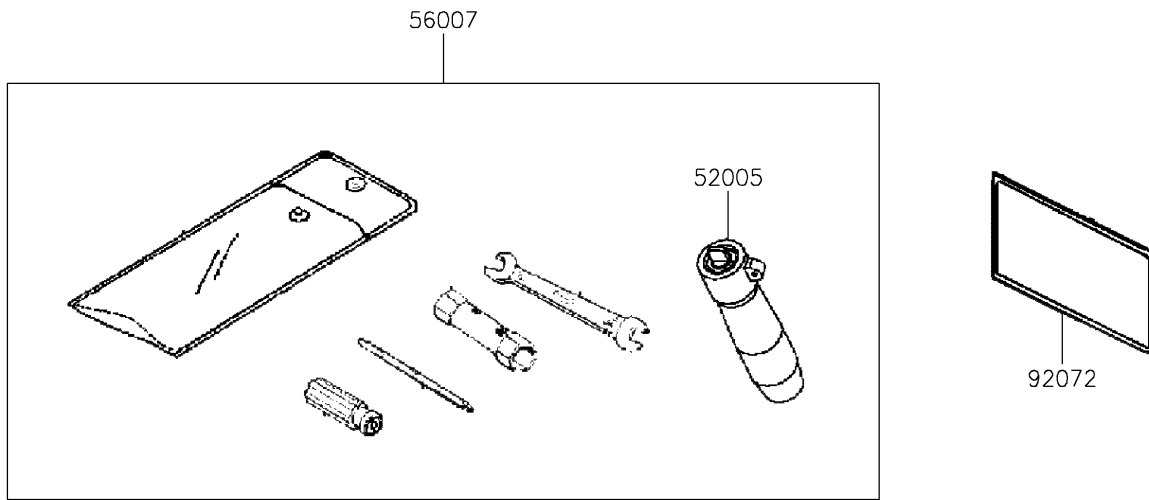

2025 KFX90 PARTS DIAGRAM

Seat

F2510

2025 KFX90 PARTS LIST

Seat

ITEM NAME	PART NUMBER	QUANTITY
HOOK,SEAT LOCK (Ref # 27012)	27012-Y001	1
GAUGE,AIR (Ref # 52005)	52005-Y001	1
SEAT-ASSY (Ref # 53066)	53066-Y014	1
TOOL-KIT (Ref # 56007)	56007-Y001	1
BAND,TOOL (Ref # 92072)	92072-Y002	1
DAMPER (Ref # 92161)	92161-Y004	2
NUT,6MM (Ref # 92210)	92210-Y027	2