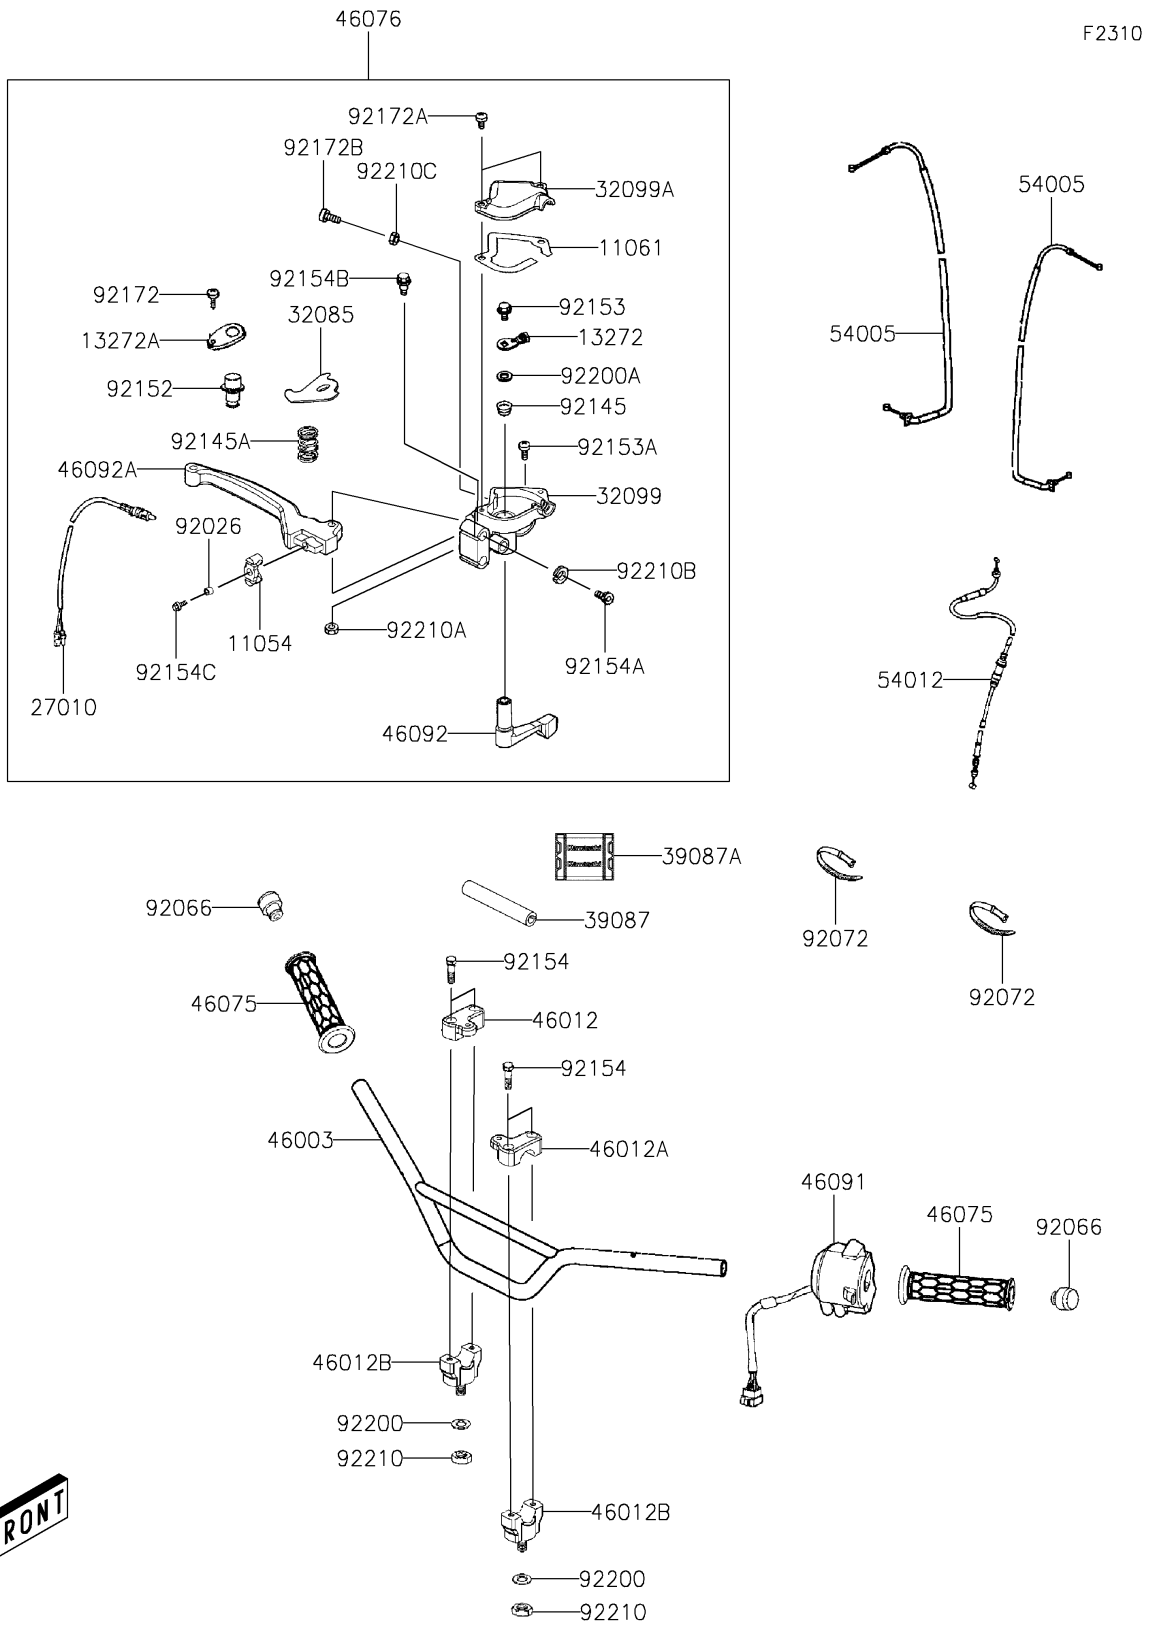

# 2025 KFX90 PARTS DIAGRAM

## 2025 KFX90 PARTS LIST

### Handlebar

ITEM NAME	PART NUMBER	QUANTITY
BRACKET (Ref # 11054)	11054-Y001	1
GASKET (Ref # 11061)	11061-Y017	1
PLATE,CHOKE (Ref # 13272)	13272-Y042	1
PLATE (Ref # 13272A)	13272-Y043	1
SWITCH,STOP (Ref # 27010)	27010-Y003	1
STOPPER (Ref # 32085)	32085-Y006	1
CASE,LWR (Ref # 32099)	32099-Y002	1
CASE,UPP (Ref # 32099A)	32099-Y003	1
PAD-HANDLE,INNER (Ref # 39087)	39087-Y002	1
PAD-HANDLE,COVER (Ref # 39087A)	39087-Y004	1
HANDLE (Ref # 46003)	46003-Y001	1
HOLDER-HANDLE,UPP,RH (Ref # 46012)	46012-Y001	1
HOLDER-HANDLE,UPP,LH (Ref # 46012A)	46012-Y002	1
HOLDER-HANDLE,LWR (Ref # 46012B)	46012-Y003	2
GRIP,HANDLE (Ref # 46075)	46075-Y002	2
LEVER-ASSY-GRIP,RH (Ref # 46076)	46076-Y002	1
HOUSING-ASSY-CONTROL,LH (Ref # 46091)	46091-Y001	1
LEVER-GRIP,CHOKE (Ref # 46092)	46092-Y001	1
LEVER-GRIP,RH (Ref # 46092A)	46092-Y002	1
CABLE-BRAKE,FR (Ref # 54005)	54005-Y001	2
CABLE-THROTTLE (Ref # 54012)	54012-Y001	1
SPACER (Ref # 92026)	92026-Y013	1
PLUG (Ref # 92066)	92066-Y002	2
BAND (Ref # 92072)	92072-Y001	2
SPRING,RETURN (Ref # 92145)	92145-Y020	1
SPRING (Ref # 92145A)	92145-Y075	1
COLLAR (Ref # 92152)	92152-Y078	1
BOLT,FLANGED,8X12 (Ref # 92153)	92153-Y072	1
BOLT,SOCKET,6X20 (Ref # 92153A)	92153-Y073	1

### Handlebar

ITEM NAME	PART NUMBER	QUANTITY
BOLT,SOCKET,6X25 (Ref # 92154)	92154-Y146	4
BOLT (Ref # 92154A)	92154-Y230	2
BOLT (Ref # 92154B)	92154-Y231	1
BOLT,FLANGE,6X16 (Ref # 92154C)	92154-Y232	1
SCREW,PAN,3X8 (Ref # 92172)	92172-Y090	1
SCREW,PAN,4X16 (Ref # 92172A)	92172-Y091	2
SCREW,PAN,5X22 (Ref # 92172B)	92172-Y092	1
WASHER,10MM (Ref # 92200)	92200-Y020	2
WASHER (Ref # 92200A)	92200-Y022	1
NUT,10MM (Ref # 92210)	92210-Y034	2
NUT,6MM (Ref # 92210A)	92210-Y100	1
NUT (Ref # 92210B)	92210-Y101	2
NUT,HEX,5MM (Ref # 92210C)	92210-Y102	1