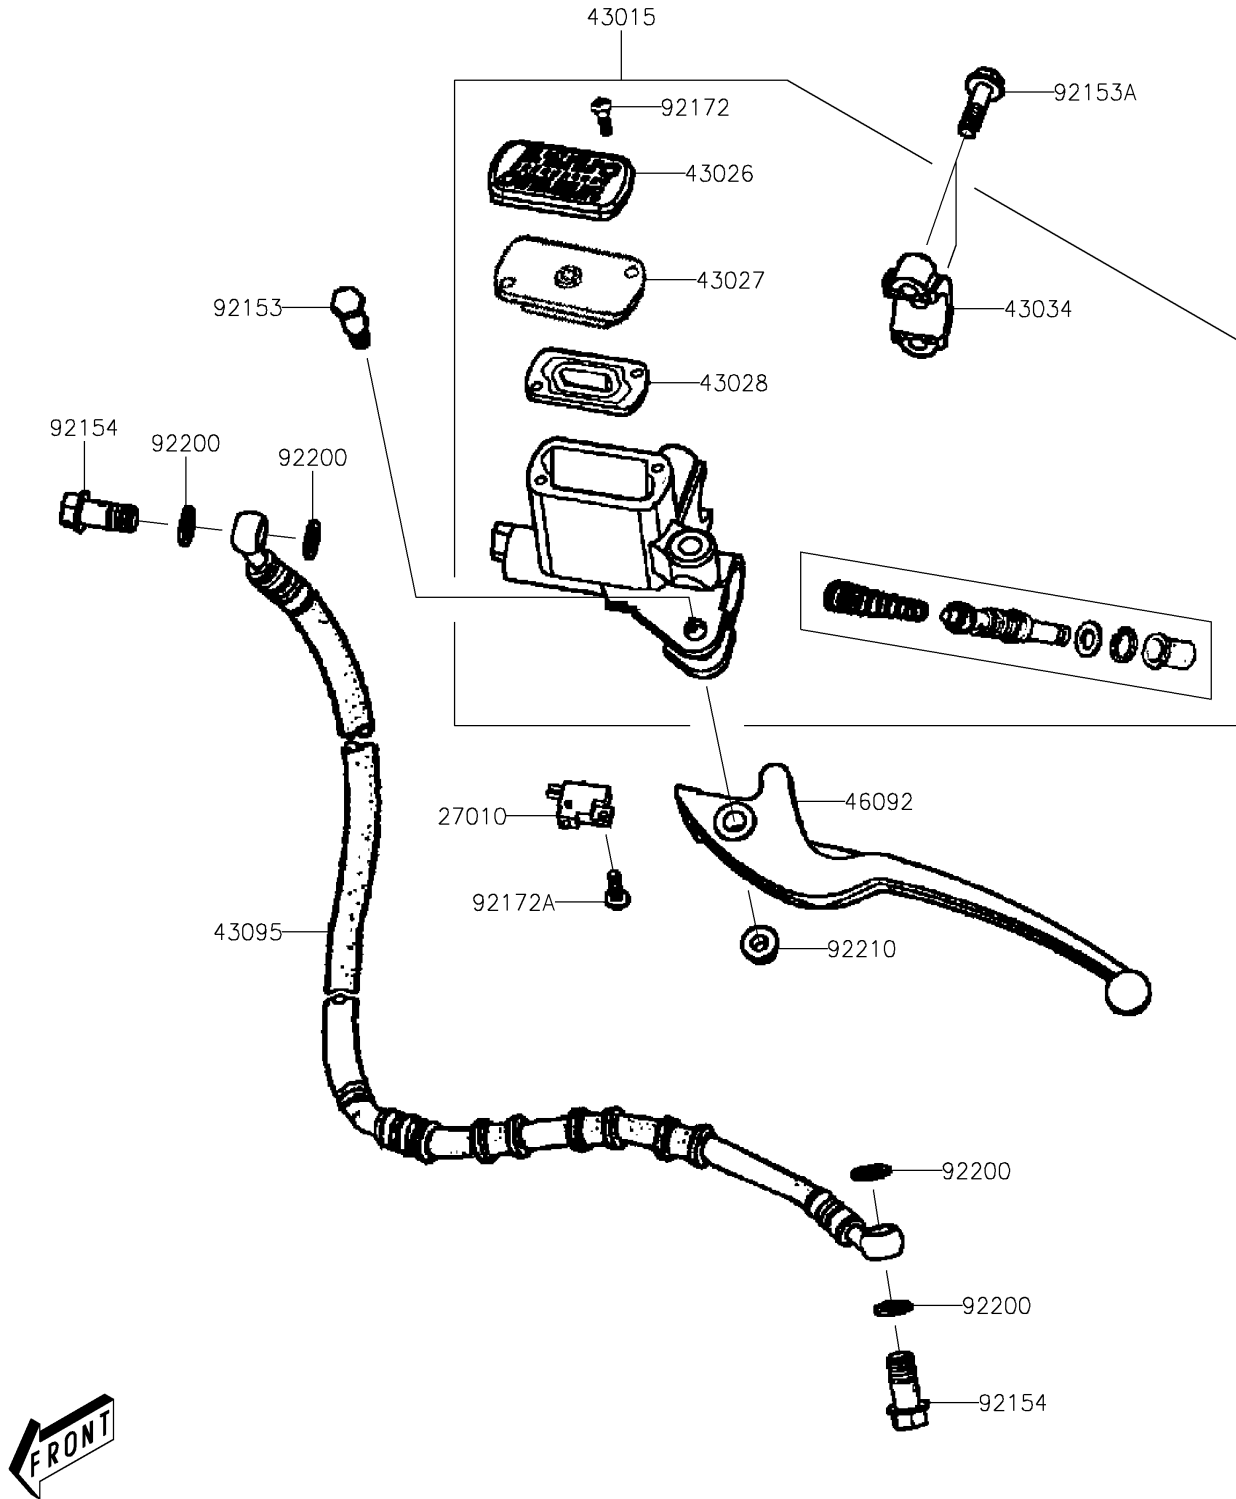

2025 KFX® 90 PARTS DIAGRAM

Front Master Cylinder

F2291

2025 KFX® 90 PARTS LIST

Front Master Cylinder

ITEM NAME	PART NUMBER	QUANTITY
SWITCH,STOP (Ref # 27010)	27010-Y004	1
CYLINDER-ASSY-MASTER (Ref # 43015)	43015-Y001	1
CAP-BRAKE (Ref # 43026)	43026-Y001	1
PLATE-DIAPHRAGM (Ref # 43027)	43027-Y001	1
DIAPHRAGM (Ref # 43028)	43028-Y001	1
HOLDER-BRAKE,MASTER CYLINDER (Ref # 43034)	43034-Y002	1
HOSE-BRAKE (Ref # 43095)	43095-Y001	1
LEVER-GRIP,LH (Ref # 46092)	46092-Y003	1
BOLT (Ref # 92153)	92153-Y008	1
BOLT,SOCKET,6X23 (Ref # 92153A)	92153-Y010	2
BOLT,10X22 (Ref # 92154)	92154-Y114	2
SCREW,4X12 (Ref # 92172)	92172-Y011	2
SCREW,4X12 (Ref # 92172A)	92172-Y014	1
WASHER (Ref # 92200)	92200-Y015	4
NUT,6MM (Ref # 92210)	92210-Y026	1