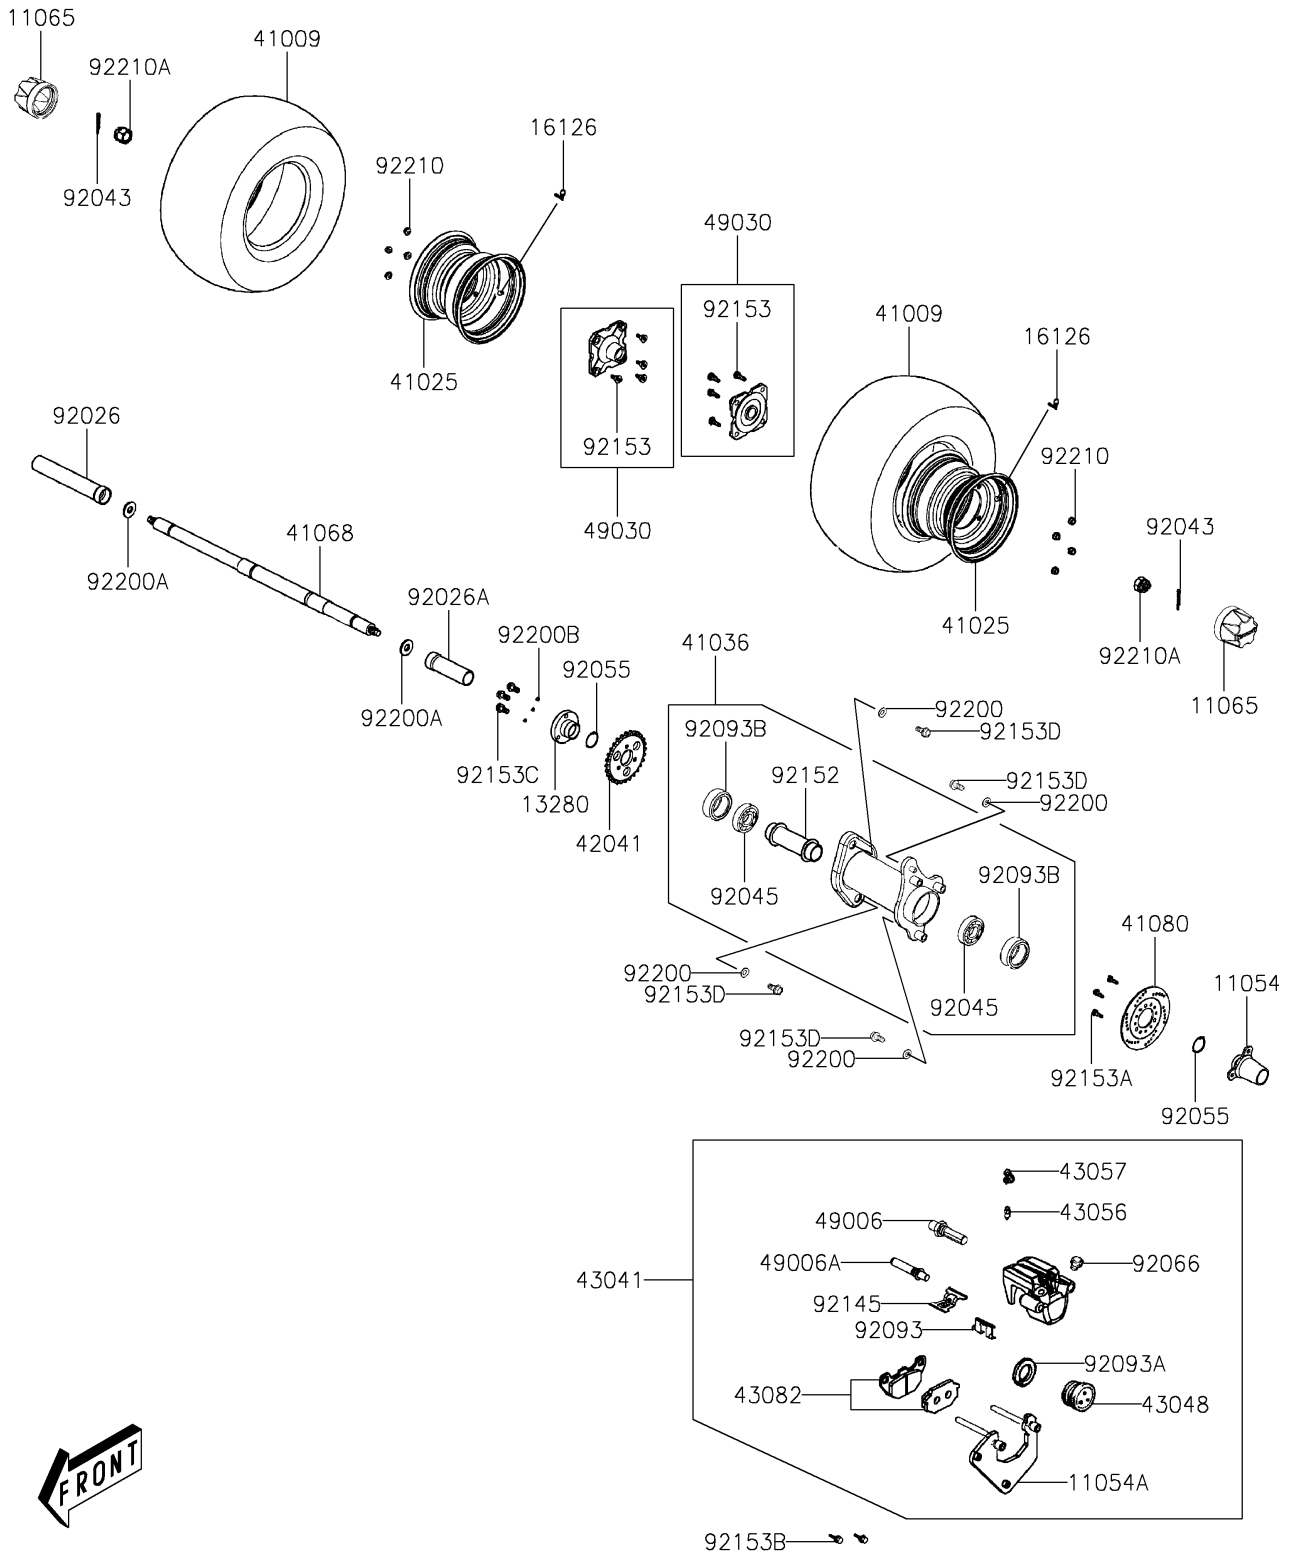

2025 KFX® 90 PARTS DIAGRAM

Rear Hub

F2240

2025 KFX® 90 PARTS LIST

Rear Hub

ITEM NAME	PART NUMBER	QUANTITY
BRACKET,BRAKE DISK (Ref # 11054)	11054-Y005	1
BRACKET (Ref # 11054A)	11054-Y008	1
CAP,WHEEL (Ref # 11065)	11065-Y002	2
HOLDER,SPROCKET (Ref # 13280)	13280-Y004	1
VALVE,RIM (Ref # 16126)	16126-Y001	2
TIRE,RR (Ref # 41009)	41009-Y001	2
RIM,BLACK (Ref # 41025)	41025-Y001-935	2
HUB-ASSY,RR,BLACK (Ref # 41036)	41036-Y001-935	1
AXLE,RR (Ref # 41068)	41068-Y001	1
DISC,RR (Ref # 41080)	41080-Y001	1
SPROCKET-HUB (Ref # 42041)	42041-Y001	1
CALIPER-ASSY,RR (Ref # 43041)	43041-Y001	1
PISTON-CALIPER (Ref # 43048)	43048-Y001	1
BREATHER-BRAKE (Ref # 43056)	43056-Y001	1
CAP-BREATHER (Ref # 43057)	43057-Y001	1
PAD-ASSY-BRAKE (Ref # 43082)	43082-Y001	1
BOOT (Ref # 49006)	49006-Y001	1
BOOT (Ref # 49006A)	49006-Y002	1
HUB,RR (Ref # 49030)	49030-Y001	2
SPACER,REAR AXLE,RH (Ref # 92026)	92026-Y005	1
SPACER,REAR AXLE,LH (Ref # 92026A)	92026-Y006	1
PIN,3X25 (Ref # 92043)	92043-Y011	2
BEARING-BALL,6006 (Ref # 92045)	92045-Y008	2
RING-O,30MM (Ref # 92055)	92055-Y015	2
PLUG (Ref # 92066)	92066-Y001	1
SEAL,DUST (Ref # 92093)	92093-Y005	1
SEAL,PISTON (Ref # 92093A)	92093-Y006	1
SEAL,DUST (Ref # 92093B)	92093-Y009	2
SPRING,PAD (Ref # 92145)	92145-Y012	1

2025 KFX® 90 PARTS LIST

Rear Hub

ITEM NAME	PART NUMBER	QUANTITY
COLLAR (Ref # 92152)	92152-Y007	1
BOLT (Ref # 92153)	92153-Y005	8
BOLT (Ref # 92153A)	92153-Y007	3
BOLT,FLANGE,8X28 (Ref # 92153B)	92153-Y012	2
BOLT,FLANGE,8X20 (Ref # 92153C)	92153-Y033	3
BOLT,FLANGE,12X28 (Ref # 92153D)	92153-Y044	4
WASHER,12.2X28X4 (Ref # 92200)	92200-Y012	4
WASHER,14MM (Ref # 92200A)	92200-Y014	2
WASHER,8MM (Ref # 92200B)	92200-Y048	3
NUT,10MM (Ref # 92210)	92210-Y010	8
NUT,14MM (Ref # 92210A)	92210-Y025	2