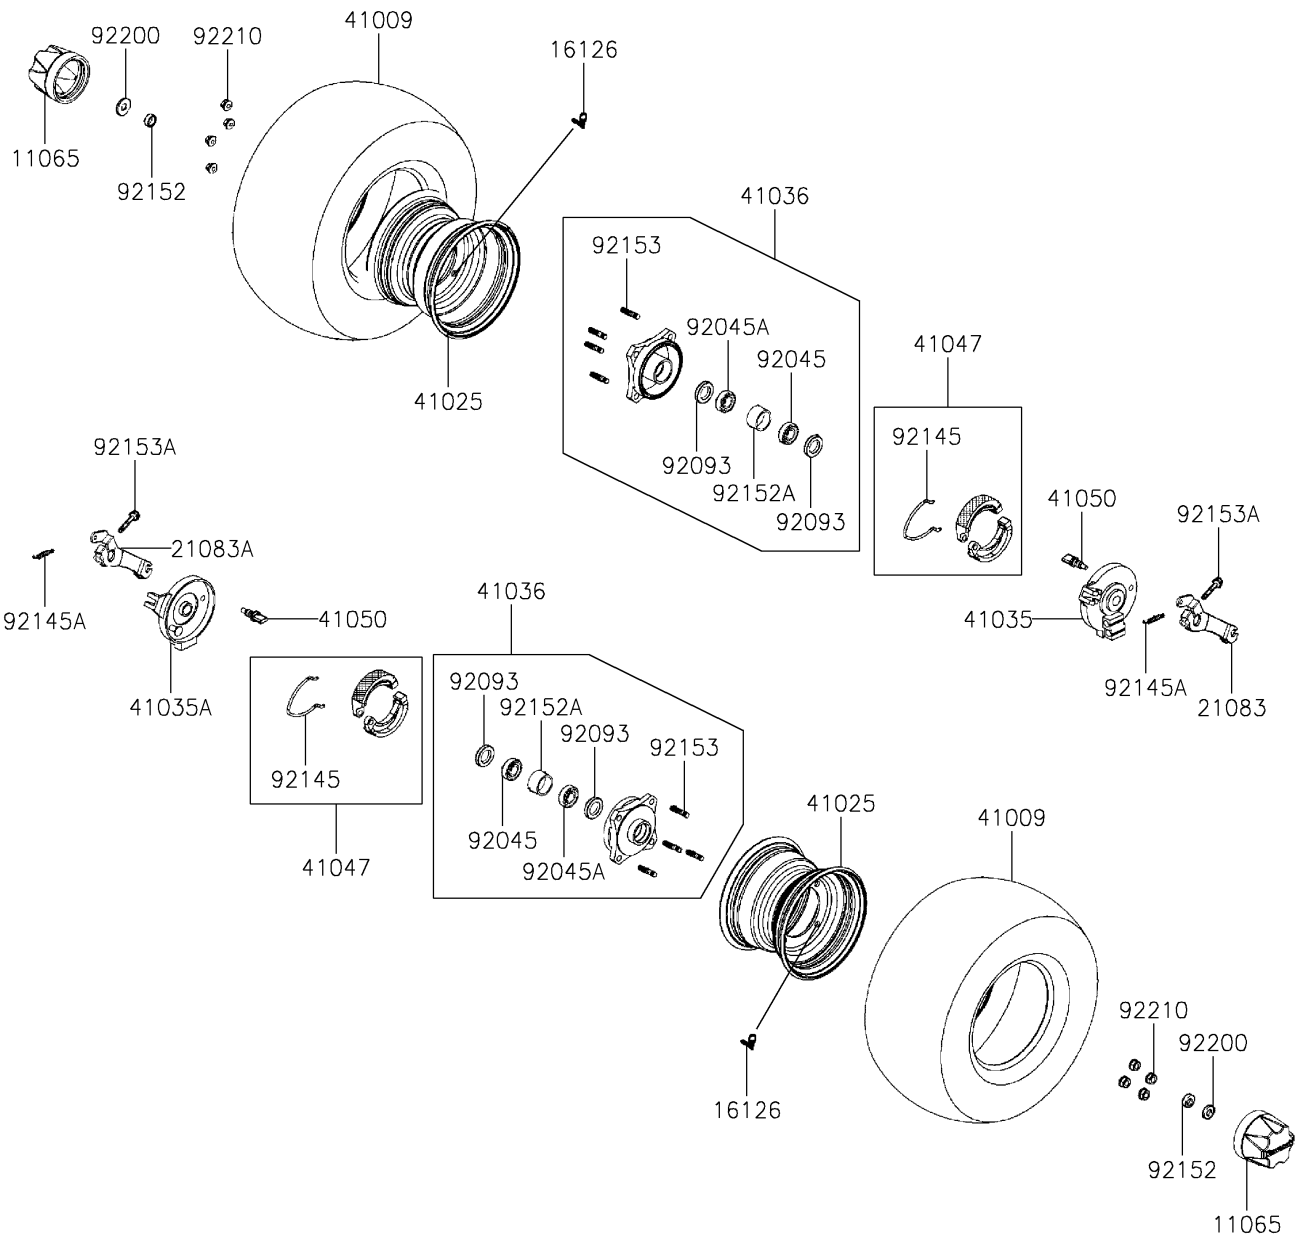

# 2025 KFX® 90 PARTS DIAGRAM

## Front Hub

F2230

## 2025 KFX® 90 PARTS LIST

### Front Hub

ITEM NAME	PART NUMBER	QUANTITY
CAP,WHEEL (Ref # 11065)	11065-Y002	2
VALVE,RIM (Ref # 16126)	16126-Y001	2
ARM,BRAKE,RH (Ref # 21083)	21083-Y001	1
ARM,BRAKE,LH (Ref # 21083A)	21083-Y002	1
TIRE,FR (Ref # 41009)	41009-Y003	2
RIM,BLACK (Ref # 41025)	41025-Y003-935	2
PANEL-ASSY-BRAKE,FR,RH,SILVER (Ref # 41035)	41035-Y001-934	1
PANEL-ASSY-BRAKE,FR,LH,SILVER (Ref # 41035A)	41035-Y002-934	1
HUB-ASSY,FR,BLACK (Ref # 41036)	41036-Y002-935	2
SHOE-ASSY-BRAKE,FR (Ref # 41047)	41047-Y001	2
CAM-BRAKE (Ref # 41050)	41050-Y001	2
BEARING-BALL,6002 (Ref # 92045)	92045-Y010	2
BEARING-BALL,6003 (Ref # 92045A)	92045-Y011	2
SEAL,22X35X7 (Ref # 92093)	92093-Y008	4
SPRING,BRAKE SHOE (Ref # 92145)	92145-Y013	2
SPRING,RETURN (Ref # 92145A)	92145-Y014	2
COLLAR (Ref # 92152)	92152-Y008	2
COLLAR (Ref # 92152A)	92152-Y009	2
BOLT,STUD,10X17 (Ref # 92153)	92153-Y017	8
BOLT,FLANGE,5X24 (Ref # 92153A)	92153-Y021	2
WASHER,12MM (Ref # 92200)	92200-Y011	2
NUT,10MM (Ref # 92210)	92210-Y010	8