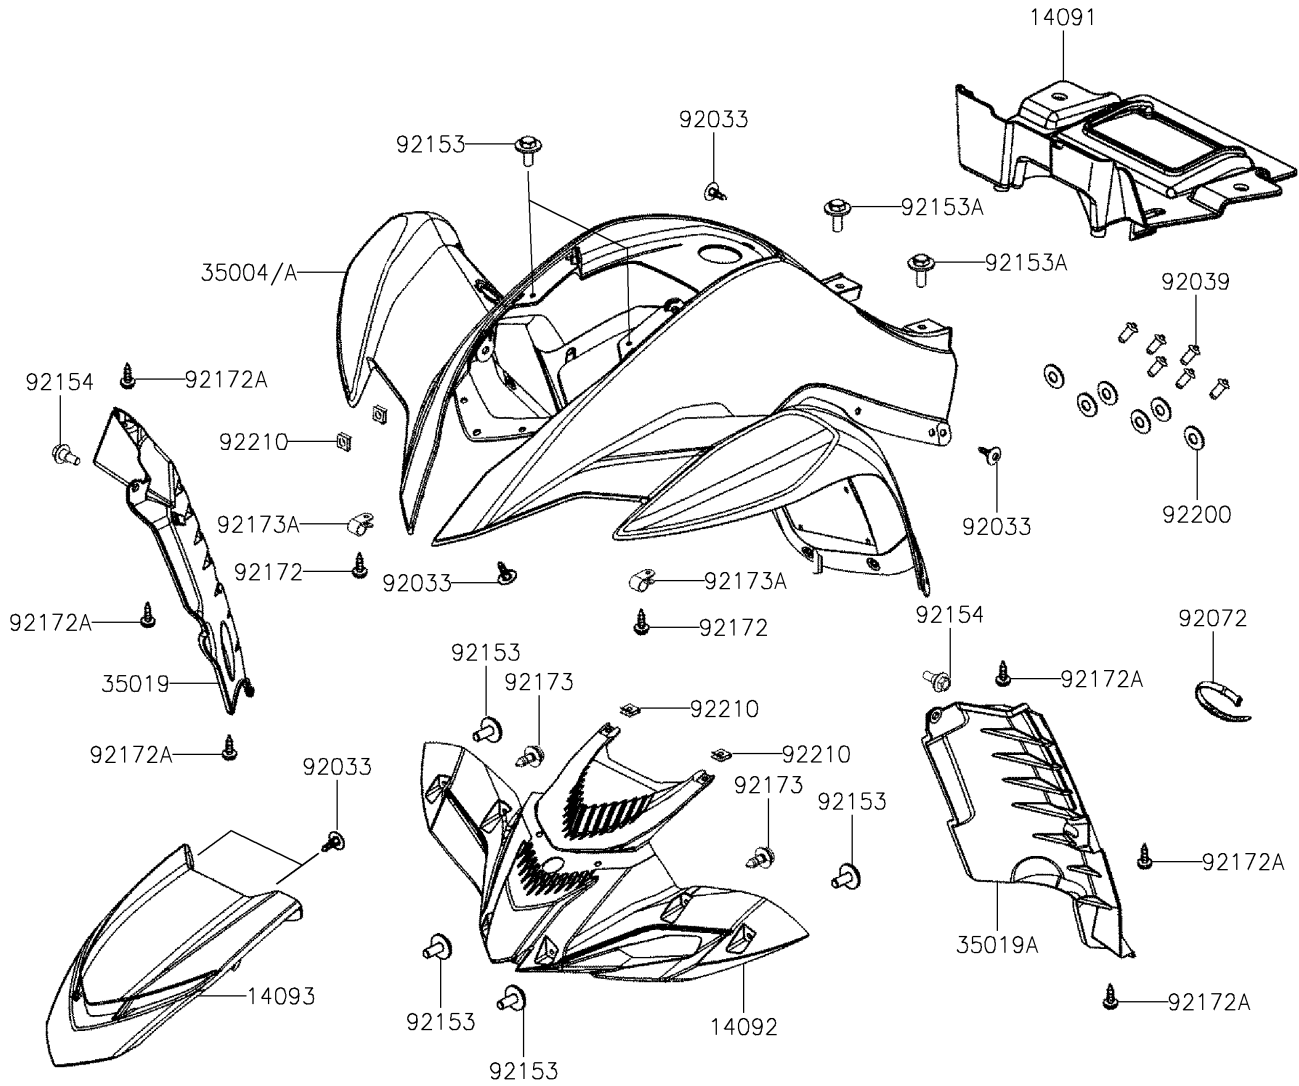

# 2025 KFX®90 PARTS DIAGRAM

Front Fender(s)

F2171

## 2025 KFX® 90 PARTS LIST

### Front Fender(s)

ITEM NAME	PART NUMBER	QUANTITY
COVER,INNER,BLACK (Ref # 14091)	14091-Y013-933	1
COVER,HEAD LAMP,S.BLACK (Ref # 14092)	14092-Y067-933	1
COVER,CENTER,S.BLACK (Ref # 14093)	14093-Y060-933	1
FENDER-FRONT,L.GREEN (Ref # 35004)	35004-Y014-930	1
FENDER-FRONT,GRAY (Ref # 35004A)	35004-Y014-985	1
FLAP,MUDGUARD,RH,S.BLACK (Ref # 35019)	35019-Y006-933	1
FLAP,MUDGUARD,LH,S.BLACK (Ref # 35019A)	35019-Y007-933	1
RIVET (Ref # 92033)	92033-Y010	7
RIVET,3.2X9.8 (Ref # 92039)	92039-Y001	6
BAND (Ref # 92072)	92072-Y003	1
BOLT,5X16 (Ref # 92153)	92153-Y013	6
BOLT,6X16 (Ref # 92153A)	92153-Y018	2
BOLT,FLANGE,6MM (Ref # 92154)	92154-Y181	2
SCREW,4X12 (Ref # 92172)	92172-Y019	2
SCREW,TAPPING,5X16 (Ref # 92172A)	92172-Y020	6
CLAMP (Ref # 92173)	92173-Y019	2
CLAMP (Ref # 92173A)	92173-Y088	2
WASHER,3MM (Ref # 92200)	92200-Y017	6
NUT,5MM (Ref # 92210)	92210-Y016	6