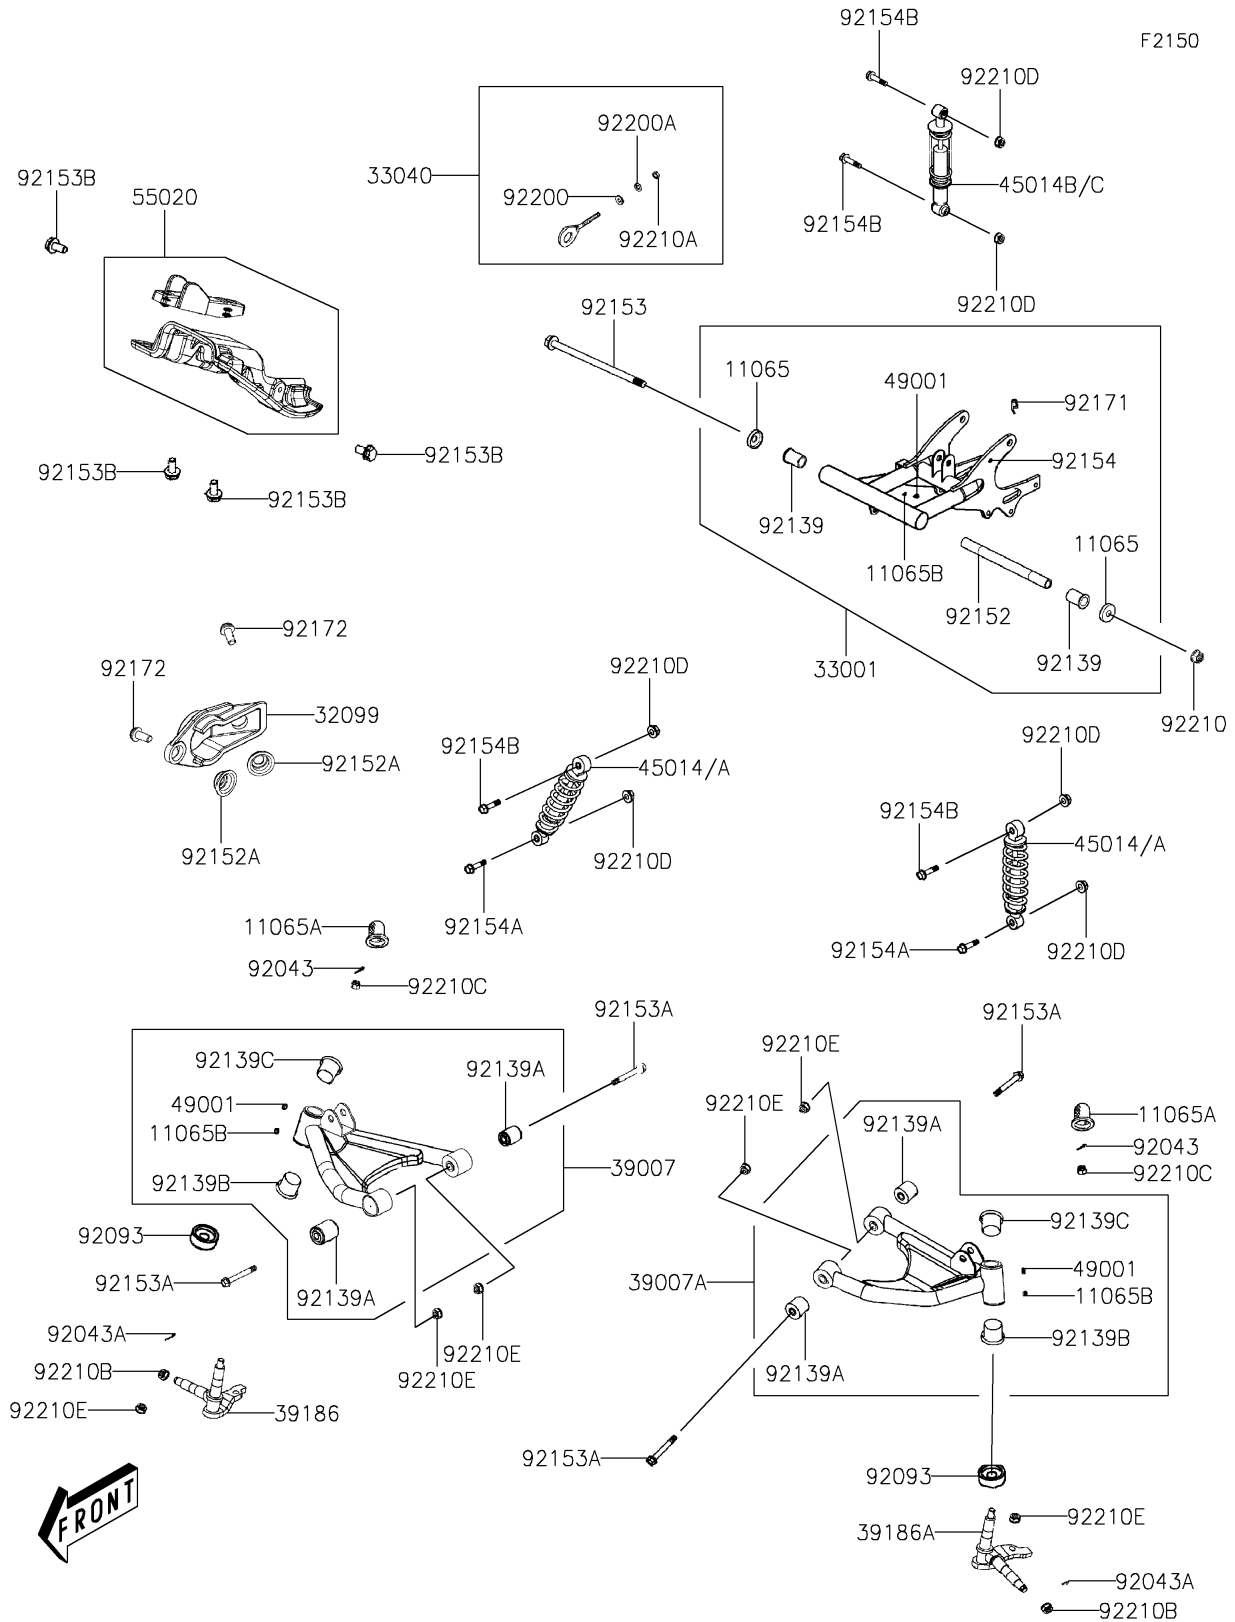

# 2025 KFX®90 PARTS DIAGRAM

## 2025 KFX® 90 PARTS LIST

### Suspension

ITEM NAME	PART NUMBER	QUANTITY
CAP (Ref # 11065)	11065-Y003	2
CAP (Ref # 11065A)	11065-Y004	2
CAP,GREASE NIPPLE (Ref # 11065B)	11065-Y005	3
CASE,KICK STARTER (Ref # 32099)	32099-Y001	1
ARM-COMP-SWING (Ref # 33001)	33001-Y001	1
ADJUSTER-CHAIN (Ref # 33040)	33040-Y001	1
ARM-SUSP,RH,BLACK (Ref # 39007)	39007-Y001-935	1
ARM-SUSP,LH,BLACK (Ref # 39007A)	39007-Y002-935	1
KNUCKLE,RH (Ref # 39186)	39186-Y001	1
KNUCKLE,LH (Ref # 39186A)	39186-Y002	1
SHOCKABSORBER,FR,WHITE (Ref # 45014)	45014-Y001-937	2
SHOCKABSORBER,FR,GREEN (Ref # 45014A)	45014-Y001-960	2
SHOCKABSORBER,RR,WHITE (Ref # 45014B)	45014-Y002-937	1
SHOCKABSORBER,RR,GREEN (Ref # 45014C)	45014-Y002-960	1
NIPPLE-GREASE (Ref # 49001)	49001-Y001	3
GUARD (Ref # 55020)	55020-Y004	1
PIN,2X20 (Ref # 92043)	92043-Y008	2
PIN,3X25 (Ref # 92043A)	92043-Y009	2
SEAL (Ref # 92093)	92093-Y007	2
BUSHING,RR (Ref # 92139)	92139-Y003	2
BUSHING,SUSPENSION ARM (Ref # 92139A)	92139-Y004	4
BUSHING,SUSPENSION ARM (Ref # 92139B)	92139-Y005	2
BUSHING,SUSPENSION ARM (Ref # 92139C)	92139-Y006	2
COLLAR (Ref # 92152)	92152-Y010	1
COLLAR (Ref # 92152A)	92152-Y011	2
BOLT (Ref # 92153)	92153-Y011	1
BOLT,FLANGE,10X50 (Ref # 92153A)	92153-Y042	4
BOLT,6X16 (Ref # 92153B)	92153-Y064	4
BOLT,FLANGE,6X10 (Ref # 92154)	92154-Y038	1

### Suspension

ITEM NAME	PART NUMBER	QUANTITY
BOLT,HEX,10X40 (Ref # 92154A)	92154-Y148	2
BOLT,FLANGE,10X40 (Ref # 92154B)	92154-Y149	4
CLAMP,BRAKE HOSE (Ref # 92171)	92171-Y005	1
SCREW,TAPPING,6X12 (Ref # 92172)	92172-Y070	2
WASHER,8MM (Ref # 92200)	92200-Y016	1
WASHER,8MM (Ref # 92200A)	92200-Y019	1
NUT,14MM (Ref # 92210)	92210-Y012	1
NUT,8MM (Ref # 92210A)	92210-Y018	1
NUT,12MM (Ref # 92210B)	92210-Y023	2
NUT,10MM (Ref # 92210C)	92210-Y024	2
NUT,10MM (Ref # 92210D)	92210-Y029	6
NUT,10MM (Ref # 92210E)	92210-Y034	6