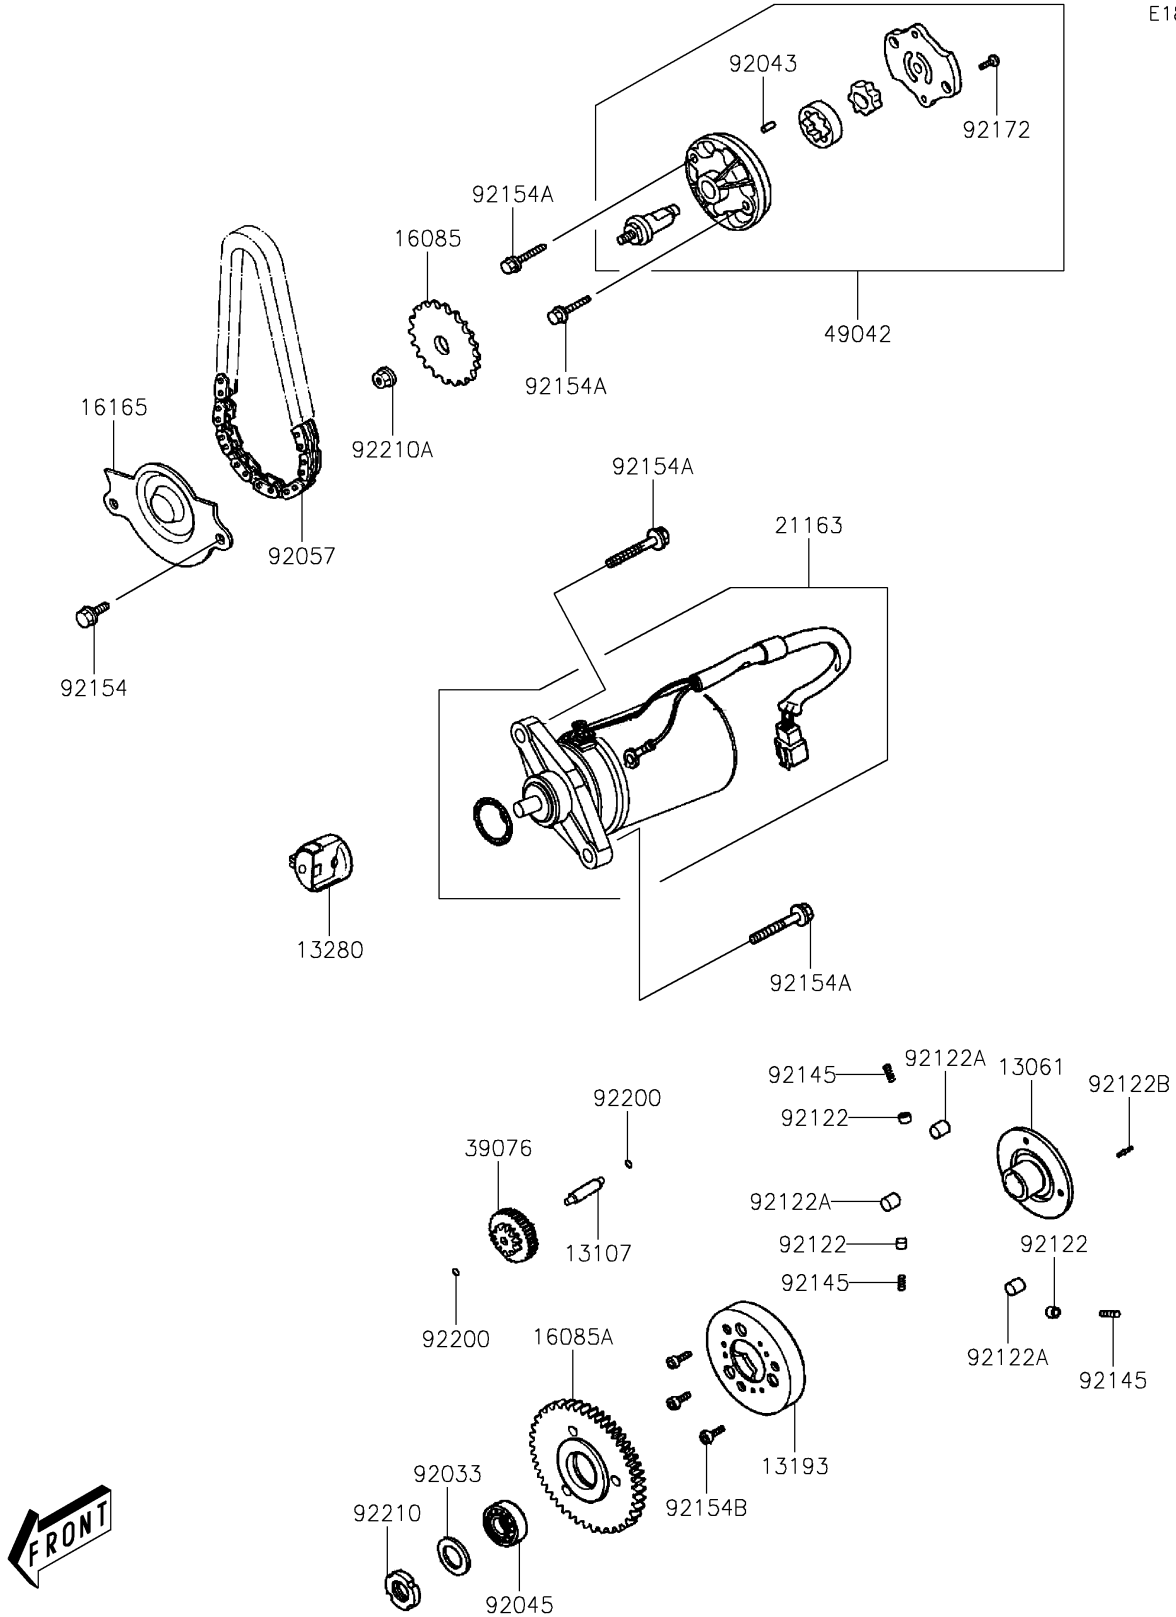

2025 KFX90 PARTS DIAGRAM

Starter Motor

E1840

2025 KFX90 PARTS LIST

Starter Motor

ITEM NAME	PART NUMBER	QUANTITY
BOSS,STARTER CLUTCH (Ref # 13061)	13061-Y001	1
SHAFT,STARTER REDUCTION (Ref # 13107)	13107-Y005	1
CLUTCH-ASSY-ONEWAY (Ref # 13193)	13193-Y001	1
HOLDER,STARTER REDUCTION (Ref # 13280)	13280-Y003	1
GEAR,OIL PUMP (Ref # 16085)	16085-Y001	1
GEAR,STARTER (Ref # 16085A)	16085-Y008	1
SEPARATOR,OIL (Ref # 16165)	16165-Y001	1
STARTER-ELECTRIC (Ref # 21163)	21163-Y002	1
LIMITER,STARTER REDUCTION (Ref # 39076)	39076-Y003	1
PUMP-OIL (Ref # 49042)	49042-Y001	1
RING-SNAP (Ref # 92033)	92033-Y008	1
PIN,DOWEL,4X65 (Ref # 92043)	92043-Y015	1
BEARING-BALL,6005-2NKG (Ref # 92045)	92045-Y004	1
CHAIN,OIL PUMP (Ref # 92057)	92057-Y014	1
ROLLER (Ref # 92122)	92122-Y004	3
ROLLER,10.2X11.5 (Ref # 92122A)	92122-Y005	3
ROLLER,6X10 (Ref # 92122B)	92122-Y006	1
SPRING (Ref # 92145)	92145-Y010	3
BOLT,FLANGE,6X12 (Ref # 92154)	92154-Y035	2
BOLT,FLANGE,6X25 (Ref # 92154A)	92154-Y066	4
BOLT,SOCKET,6X12 (Ref # 92154B)	92154-Y161	3
SCREW,3X10 (Ref # 92172)	92172-Y066	1
WASHER,24X8.5 (Ref # 92200)	92200-Y013	2
NUT,24MM (Ref # 92210)	92210-Y001	1
NUT,6MM (Ref # 92210A)	92210-Y026	1