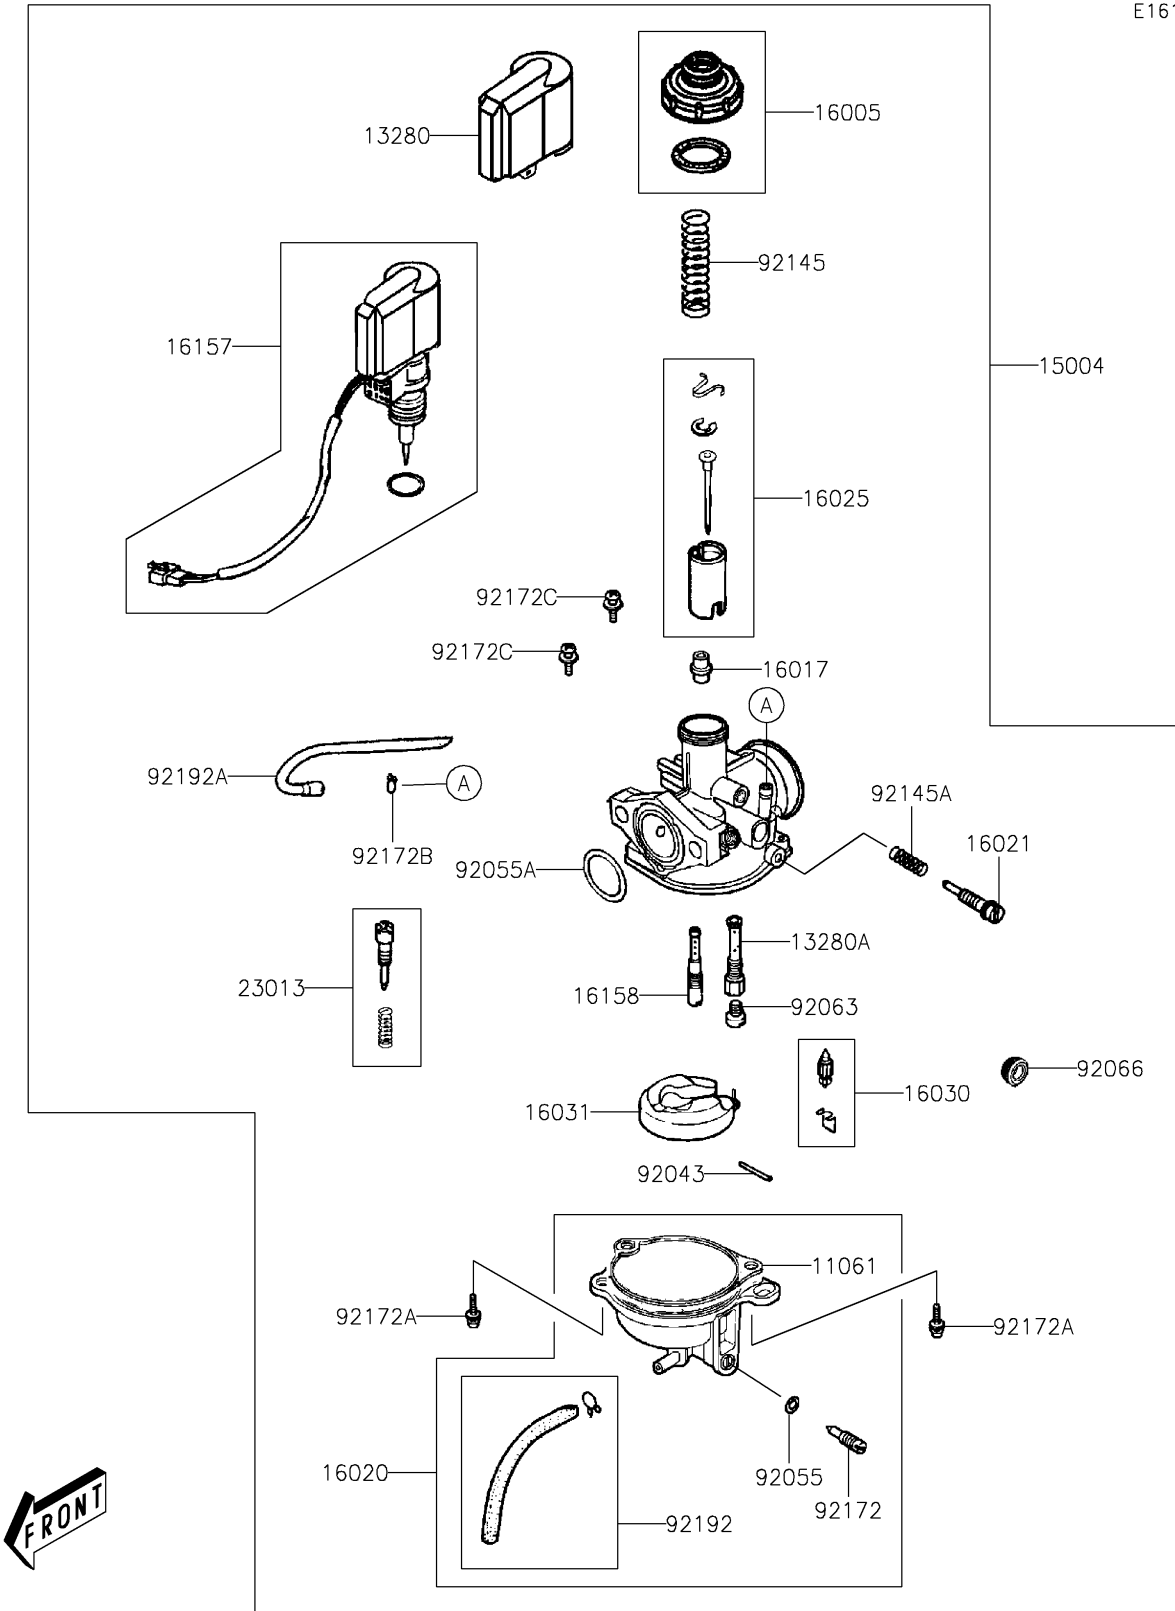

# 2025 KFX® 90 PARTS DIAGRAM

Carburetor

E1611

## 2025 KFX® 90 PARTS LIST

### Carburetor

ITEM NAME	PART NUMBER	QUANTITY
GASKET,FLOAT CHAMBER (Ref # 11061)	11061-Y021	1
HOLDER,CAP (Ref # 13280)	13280-Y008	1
HOLDER,NEEDLE JET (Ref # 13280A)	13280-Y012	1
CARBURETOR-ASSY (Ref # 15004)	15004-Y008	1
TOP-CHAMBER (Ref # 16005)	16005-Y001	1
JET-NEEDLE (Ref # 16017)	16017-Y001	1
CHAMBER-FLOAT (Ref # 16020)	16020-Y001	1
SCREW-THROTTLE STOP (Ref # 16021)	16021-Y001	1
VALVE-THROTTLE (Ref # 16025)	16025-Y006	1
VALVE-FLOAT,ASSY (Ref # 16030)	16030-Y002	1
FLOAT (Ref # 16031)	16031-Y001	1
JET-STARTER (Ref # 16157)	16157-Y001	1
JET-SLOW (Ref # 16158)	16158-Y001	1
SCREW-ASSY,ADJUST (Ref # 23013)	23013-Y001	1
PIN (Ref # 92043)	92043-Y002	1
RING-O (Ref # 92055)	92055-Y001	1
RING-O (Ref # 92055A)	92055-Y016	1
JET-MAIN (Ref # 92063)	92063-Y001	1
PLUG (Ref # 92066)	92066-Y008	1
SPRING (Ref # 92145)	92145-Y002	1
SPRING (Ref # 92145A)	92145-Y004	1
SCREW,DRAIN (Ref # 92172)	92172-Y001	1
SCREW (Ref # 92172A)	92172-Y013	2
CLAMP (Ref # 92172B)	92172-Y023	1
SCREW,4X8 (Ref # 92172C)	92172-Y065	2
TUBE,ASSY (Ref # 92192)	92192-Y006	1
TUBE (Ref # 92192A)	92192-Y011	1