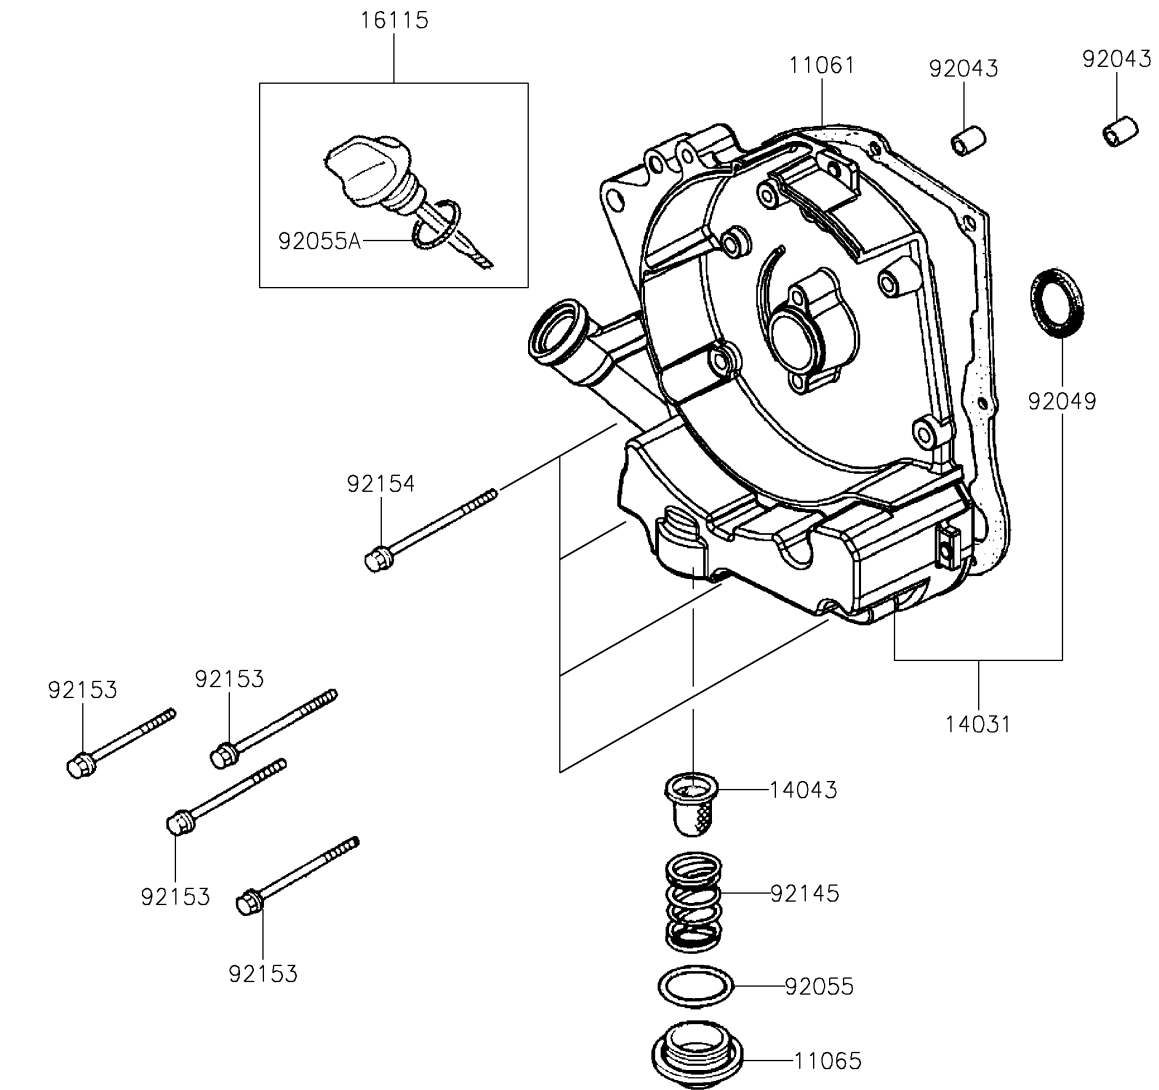

2025 KFX® 90 PARTS DIAGRAM

Engine Cover(s)

E1431

2025 KFX® 90 PARTS LIST

Engine Cover(s)

ITEM NAME	PART NUMBER	QUANTITY
GASKET,GENERATOR (Ref # 11061)	11061-Y005	1
CAP (Ref # 11065)	11065-Y006	1
COVER-GENERATOR (Ref # 14031)	14031-Y001	1
FILTER,OIL (Ref # 14043)	14043-Y001	1
CAP-OIL FILLER (Ref # 16115)	16115-Y001	1
PIN,8X14 (Ref # 92043)	92043-Y012	2
SEAL-OIL,19.8X30X5 (Ref # 92049)	92049-Y041	1
RING-O,30.8MM (Ref # 92055)	92055-Y005	1
RING-O,18X3 (Ref # 92055A)	92055-Y011	1
SPRING (Ref # 92145)	92145-Y005	1
BOLT,FLANGE,6X85 (Ref # 92153)	92153-Y055	4
BOLT,FLANGE,6X100 (Ref # 92154)	92154-Y144	4