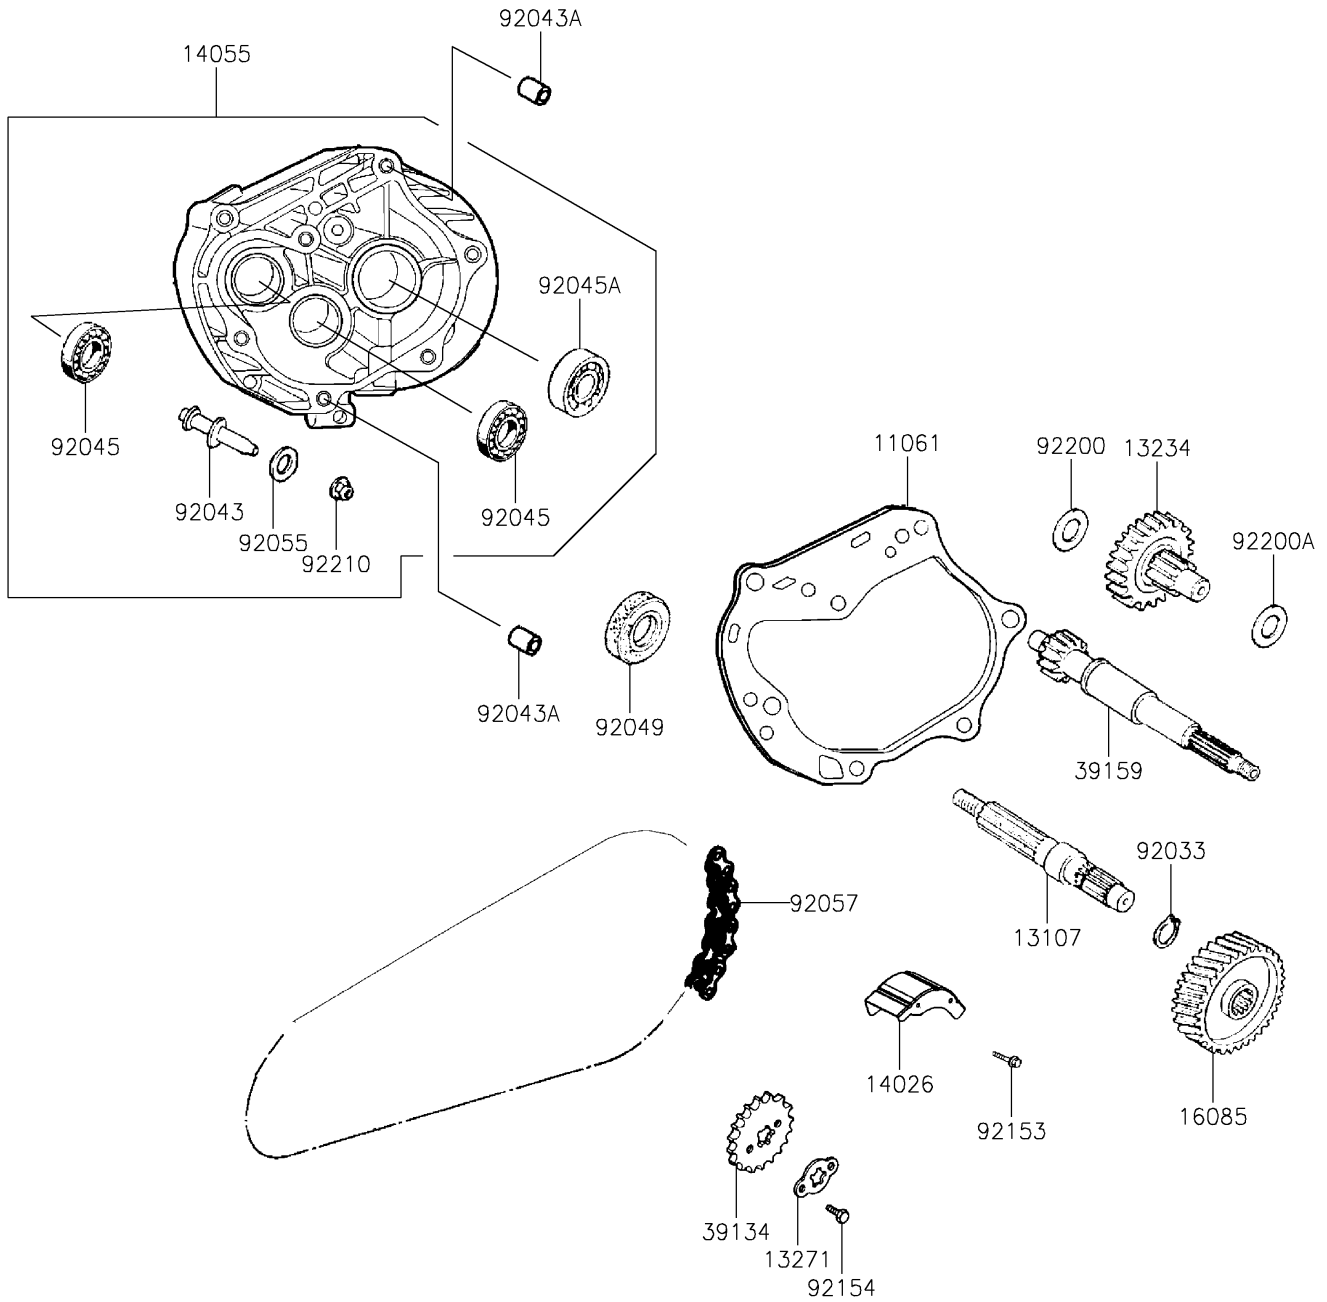

2025 KFX90 PARTS DIAGRAM

Gear Change Drum/Shift Fork(s)

E1362

2025 KFX90 PARTS LIST

Gear Change Drum/Shift Fork(s)

ITEM NAME	PART NUMBER	QUANTITY
GASKET,GEAR CASE (Ref # 11061)	11061-Y016	1
SHAFT,FINAL (Ref # 13107)	13107-Y004	1
SHAFT-COMP (Ref # 13234)	13234-Y001	1
PLATE (Ref # 13271)	13271-Y007	1
COVER-CHAIN (Ref # 14026)	14026-Y001	1
CASE-GEAR (Ref # 14055)	14055-Y001	1
GEAR,FINAL (Ref # 16085)	16085-Y004	1
SPROCKET-DRIVE (Ref # 39134)	39134-Y001	1
SHAFT-DRIVE (Ref # 39159)	39159-Y001	1
RING-SNAP (Ref # 92033)	92033-Y011	1
PIN,BRAKE (Ref # 92043)	92043-Y001	1
PIN,DOWEL,10X20 (Ref # 92043A)	92043-Y014	2
BEARING-BALL,6201 (Ref # 92045)	92045-Y002	2
BEARING-BALL,6004 UU (Ref # 92045A)	92045-Y005	1
SEAL-OIL,27X42X7 (Ref # 92049)	92049-Y008	1
RING-O,7.5X1.5 (Ref # 92055)	92055-Y002	1
CHAIN,DRIVE (Ref # 92057)	92057-Y004	1
BOLT,FLANGE,6X10 (Ref # 92153)	92153-Y045	2
BOLT,HEX,6X10 (Ref # 92154)	92154-Y145	2
WASHER,12MM (Ref # 92200)	92200-Y004	1
WASHER,15MM (Ref # 92200A)	92200-Y007	1
NUT,8MM (Ref # 92210)	92210-Y014	1