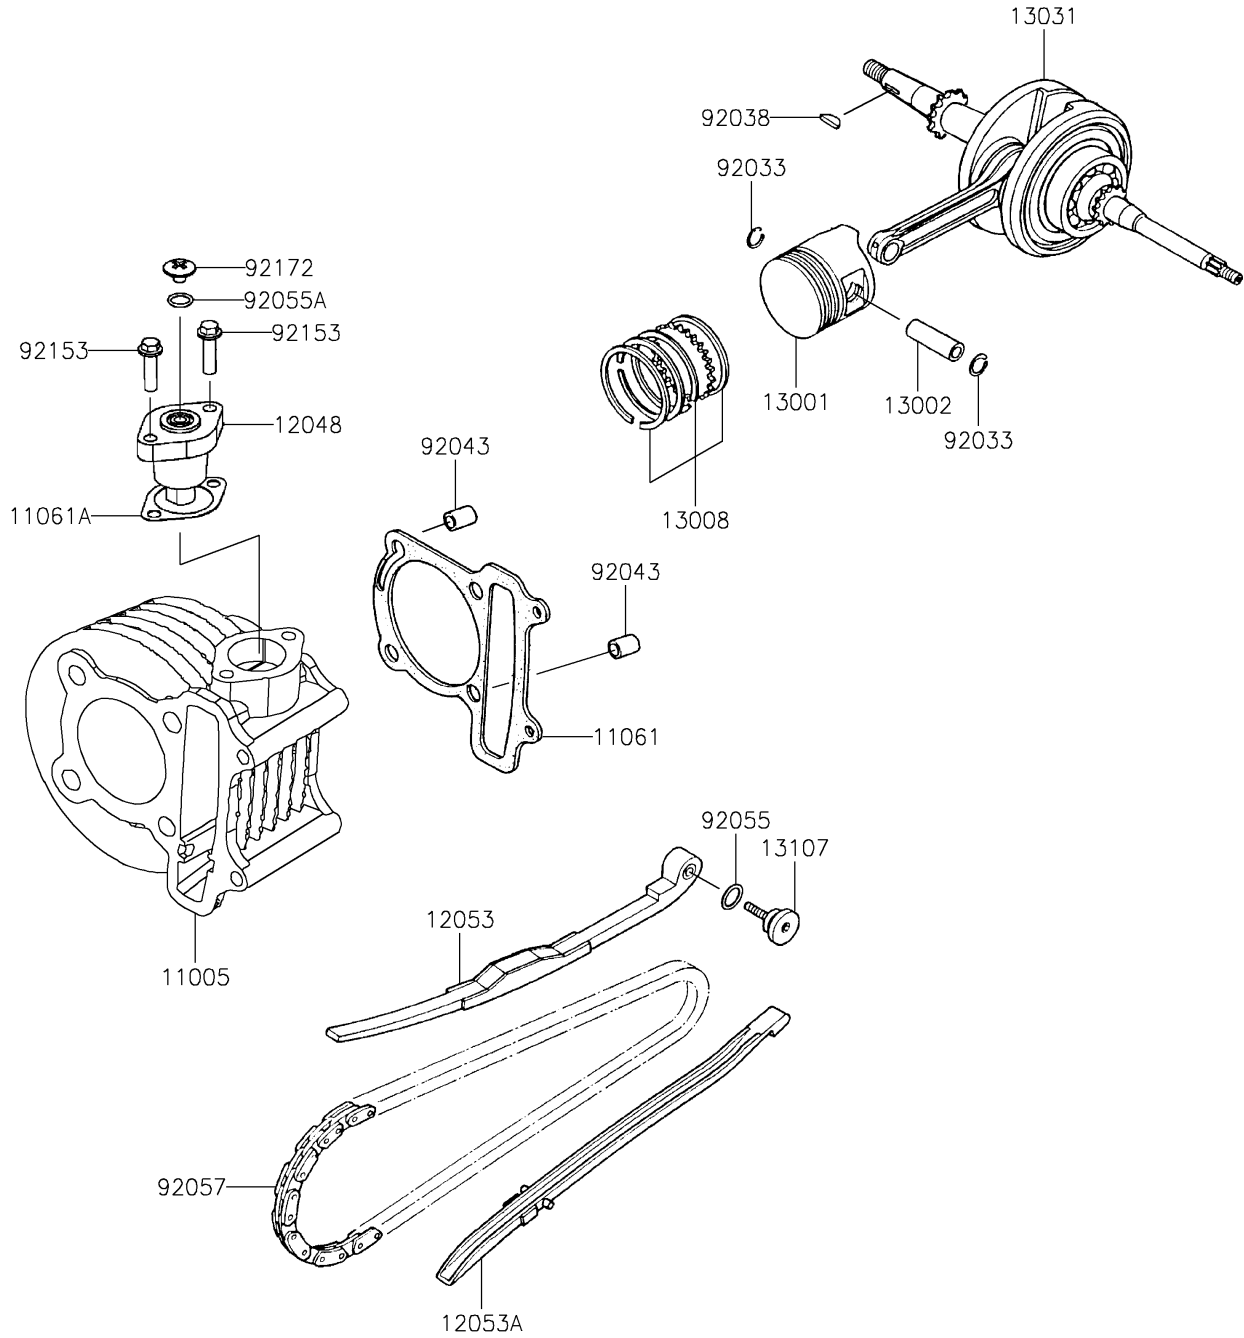

2025 KFX90 PARTS DIAGRAM

Crankshaft/Piston(s)

E1320

2025 KFX90 PARTS LIST

Crankshaft/Piston(s)

ITEM NAME	PART NUMBER	QUANTITY
CYLINDER-ENGINE (Ref # 11005)	11005-Y002	1
GASKET,CYLINDER BASE (Ref # 11061)	11061-Y009	1
GASKET,TENSIONER LIFTER (Ref # 11061A)	11061-Y070	1
TENSIONER-ASSY (Ref # 12048)	12048-Y005	1
GUIDE-CHAIN,TENSIONER (Ref # 12053)	12053-Y002	1
GUIDE-CHAIN (Ref # 12053A)	12053-Y004	1
PISTON-ENGINE (Ref # 13001)	13001-Y001	1
PIN-PISTON (Ref # 13002)	13002-Y001	1
RING-SET-PISTON (Ref # 13008)	13008-Y001	1
CRANKSHAFT-COMP (Ref # 13031)	13031-Y001	1
SHAFT,CHAIN GUIDE (Ref # 13107)	13107-Y001	1
RING-SNAP (Ref # 92033)	92033-Y001	2
KEY,WOODRUFF (Ref # 92038)	92038-Y001	1
PIN,10X16 (Ref # 92043)	92043-Y013	2
RING-O,15.2X1.5 (Ref # 92055)	92055-Y003	1
RING-O,1.5X9.5 (Ref # 92055A)	92055-Y010	1
CHAIN,CAMSHAFT (Ref # 92057)	92057-Y002	1
BOLT,FLANGE,6X22 (Ref # 92153)	92153-Y003	2
SCREW,6X6 (Ref # 92172)	92172-Y002	1