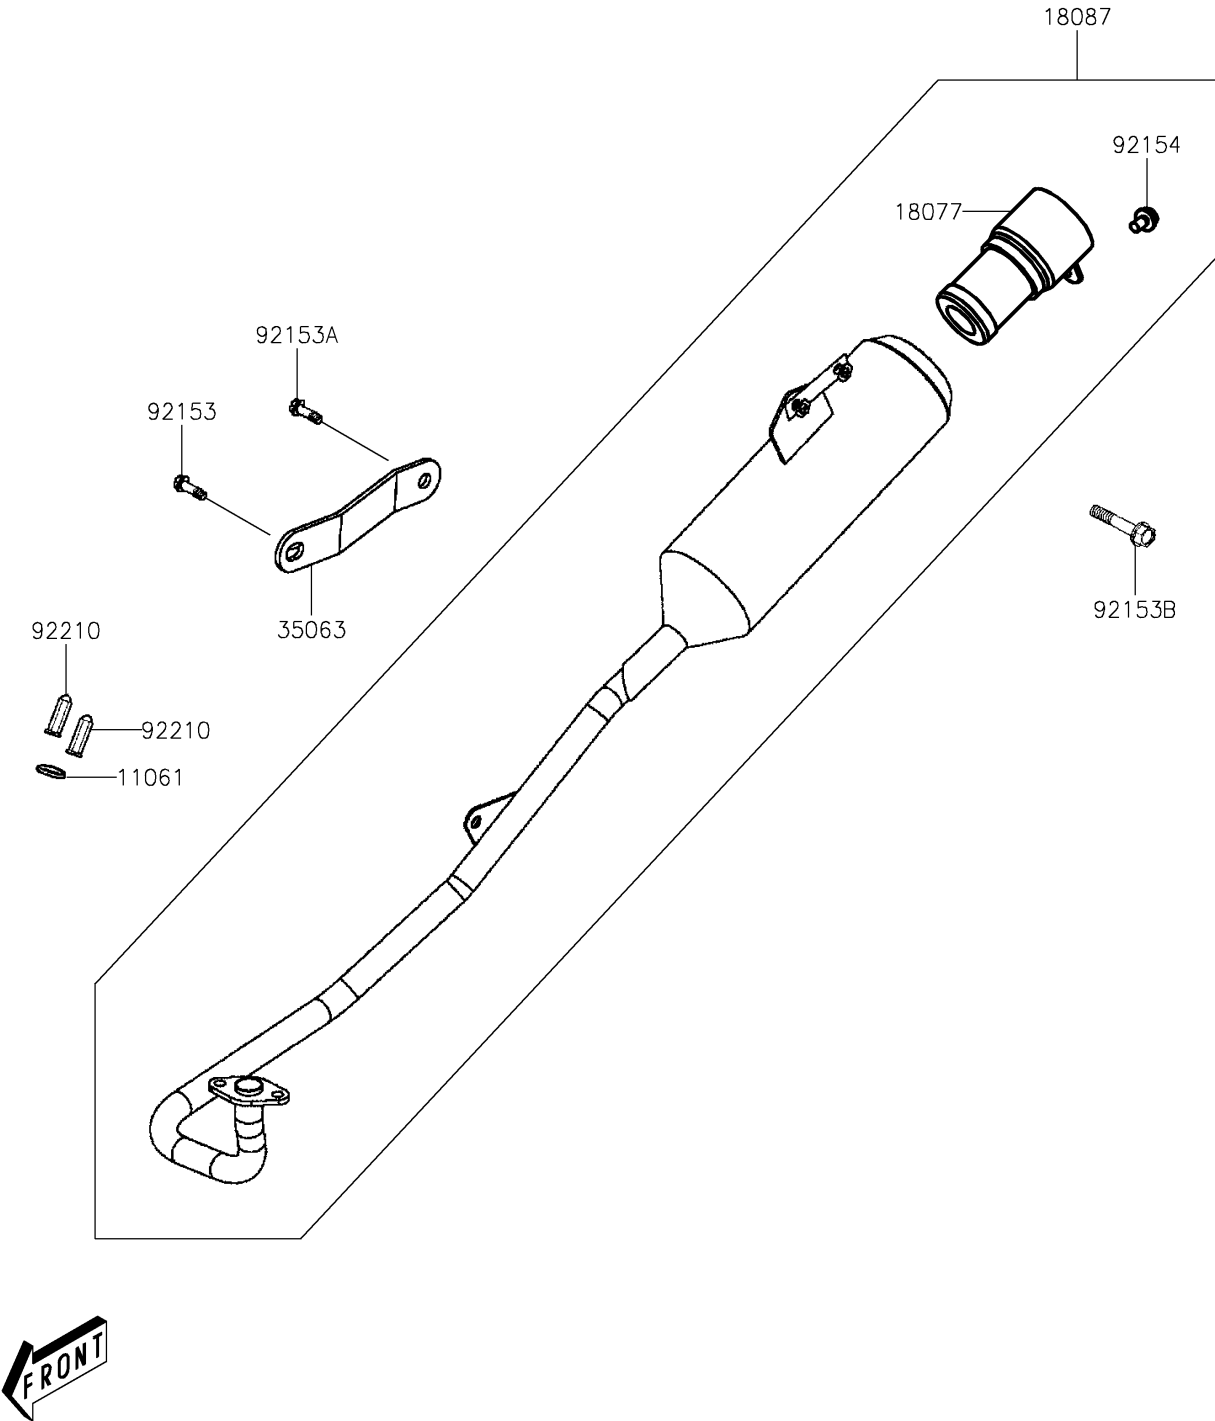

2025 KFX90 PARTS DIAGRAM

Muffler(s)

E1140

2025 KFX90 PARTS LIST

Muffler(s)

ITEM NAME	PART NUMBER	QUANTITY
GASKET,EXHAUST (Ref # 11061)	11061-Y014	1
ARRESTER-SPARK (Ref # 18077)	18077-Y002	1
MUFFLER (Ref # 18087)	18087-Y007	1
STAY,MUFFLER (Ref # 35063)	35063-Y001	1
BOLT,8X28 (Ref # 92153)	92153-Y020	1
BOLT,FLANGE,8X16 (Ref # 92153A)	92153-Y032	1
BOLT,FLANGE,8X38 (Ref # 92153B)	92153-Y070	1
BOLT,FLANGE,6X10 (Ref # 92154)	92154-Y013	1
NUT,8MM (Ref # 92210)	92210-Y006	2