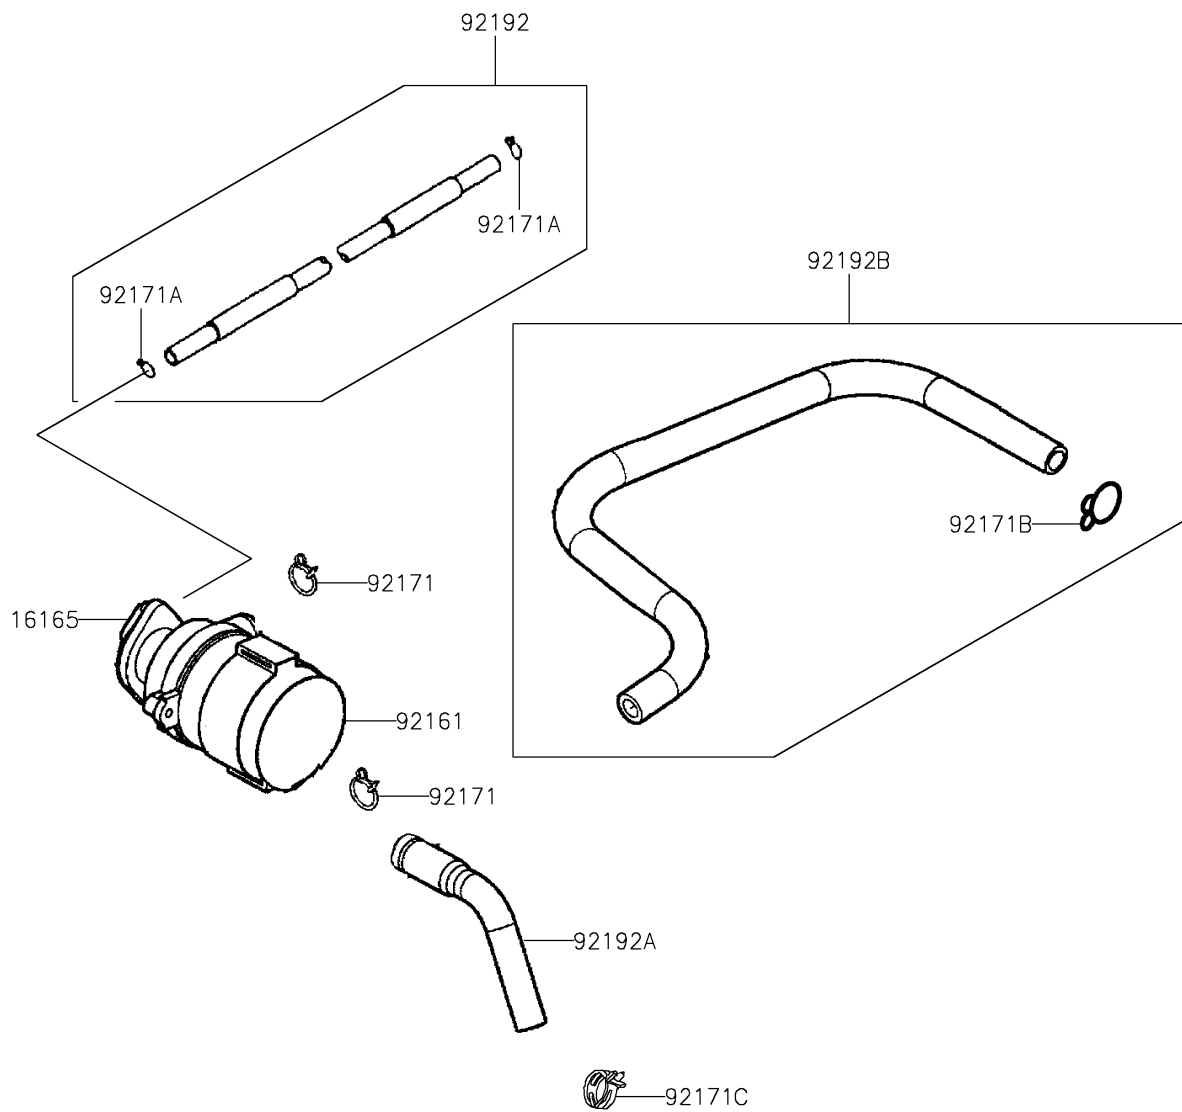

2025 KFX90

PARTS DIAGRAM

Second Air

E1132

2025 KFX90

PARTS LIST

Second Air

ITEM NAME	PART NUMBER	QUANTITY
SEPARATOR (Ref # 16165)	16165-Y002	1
DAMPER (Ref # 92161)	92161-Y008	1
CLAMP (Ref # 92171)	92171-Y016	2
CLAMP (Ref # 92171A)	92171-Y017	2
CLAMP (Ref # 92171B)	92171-Y020	1
CLAMP (Ref # 92171C)	92171-Y022	1
TUBE,VACUUM (Ref # 92192)	92192-Y007	1
TUBE,AICV-REED VALVE (Ref # 92192A)	92192-Y009	1
TUBE,AIR-AICV (Ref # 92192B)	92192-Y010	1