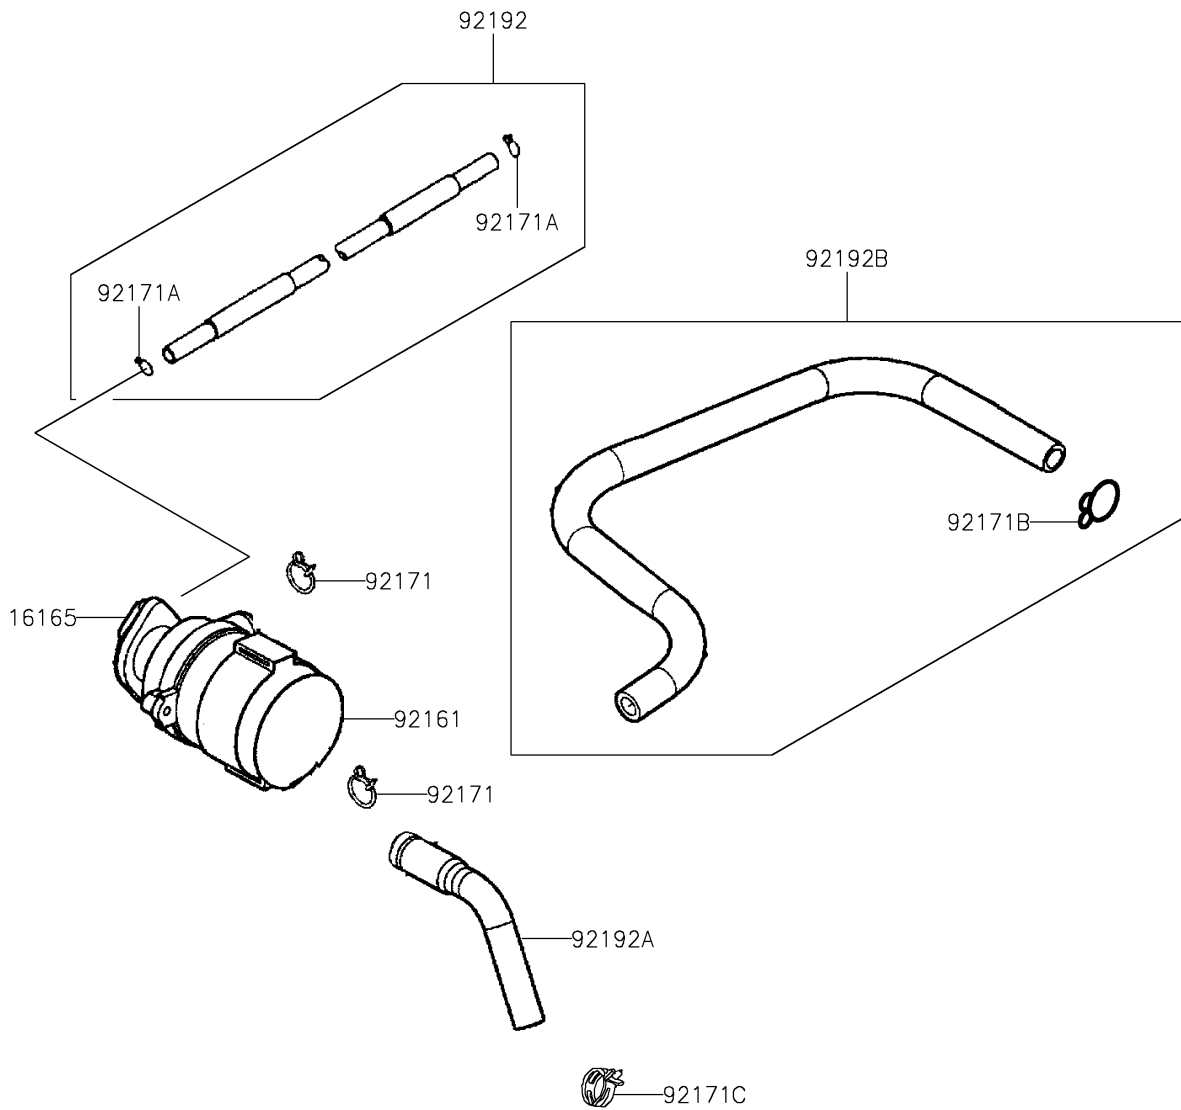

2025 KFX90 PARTS DIAGRAM

Second Air

E1132

2025 KFX90 PARTS LIST

Second Air

ITEM NAME	PART NUMBER	QUANTITY
SEPARATOR (Ref # 16165)	16165-Y002	1
DAMPER (Ref # 92161)	92161-Y008	1
CLAMP (Ref # 92171)	92171-Y016	2
CLAMP (Ref # 92171A)	92171-Y017	2
CLAMP (Ref # 92171B)	92171-Y020	1
CLAMP (Ref # 92171C)	92171-Y022	1
TUBE,VACUUM (Ref # 92192)	92192-Y007	1
TUBE,AICV-REED VALVE (Ref # 92192A)	92192-Y009	1
TUBE,AIR-AICV (Ref # 92192B)	92192-Y010	1