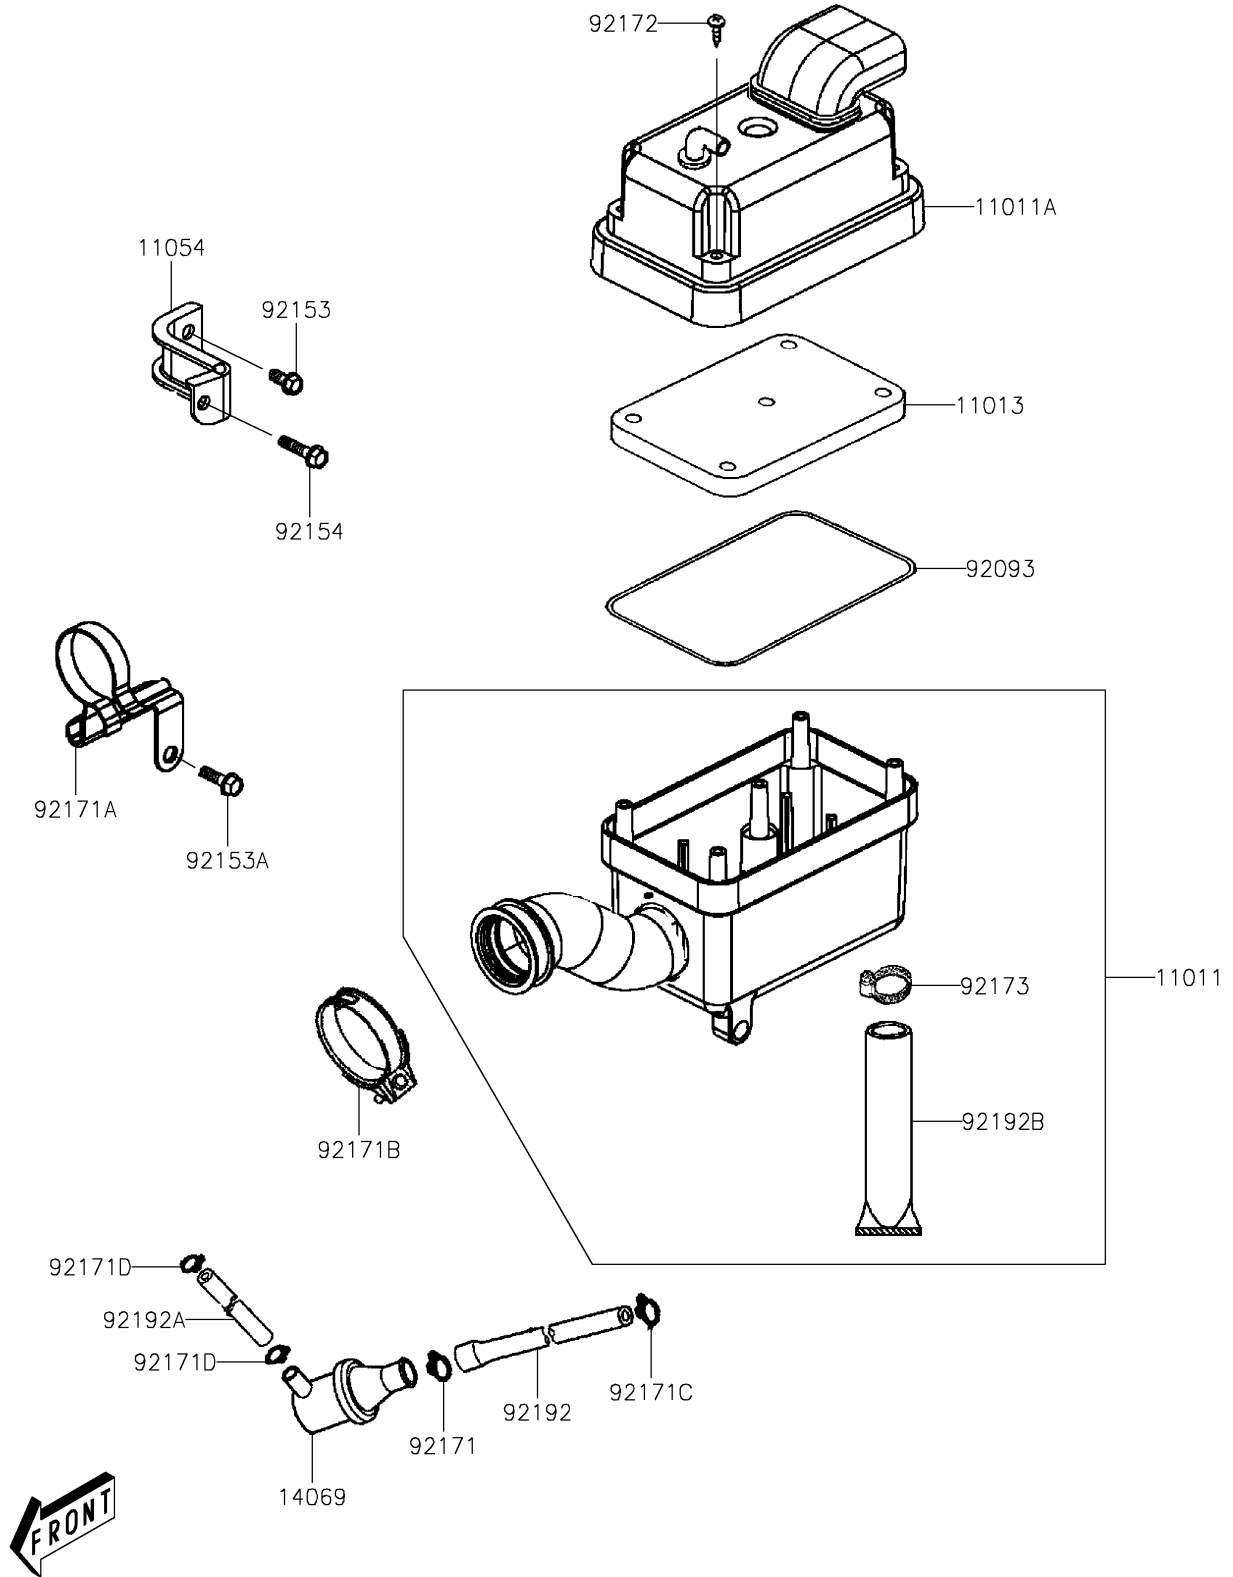

# 2025 KFX® 90 PARTS DIAGRAM

Air Cleaner

E1130

## 2025 KFX® 90 PARTS LIST

### Air Cleaner

ITEM NAME	PART NUMBER	QUANTITY
CASE-AIR FILTER,LWR (Ref # 11011)	11011-Y001	1
CASE-AIR FILTER,UPP (Ref # 11011A)	11011-Y002	1
ELEMENT-AIR FILTER (Ref # 11013)	11013-Y001	1
BRACKET (Ref # 11054)	11054-Y002	1
BREATHER (Ref # 14069)	14069-Y001	1
SEAL,AIR FILTER (Ref # 92093)	92093-Y002	1
BOLT,FLANGE,6X12 (Ref # 92153)	92153-Y023	1
BOLT,FLANGE,6X22 (Ref # 92153A)	92153-Y026	1
BOLT,FLANGE,6X30 (Ref # 92154)	92154-Y147	1
CLAMP (Ref # 92171)	92171-Y003	1
CLAMP (Ref # 92171A)	92171-Y007	1
CLAMP (Ref # 92171B)	92171-Y008	1
CLAMP (Ref # 92171C)	92171-Y011	1
CLAMP (Ref # 92171D)	92171-Y012	2
SCREW,5X20 (Ref # 92172)	92172-Y018	5
CLAMP (Ref # 92173)	92173-Y102	1
TUBE (Ref # 92192)	92192-Y001	1
TUBE (Ref # 92192A)	92192-Y002	1
TUBE,DRAIN (Ref # 92192B)	92192-Y004	1