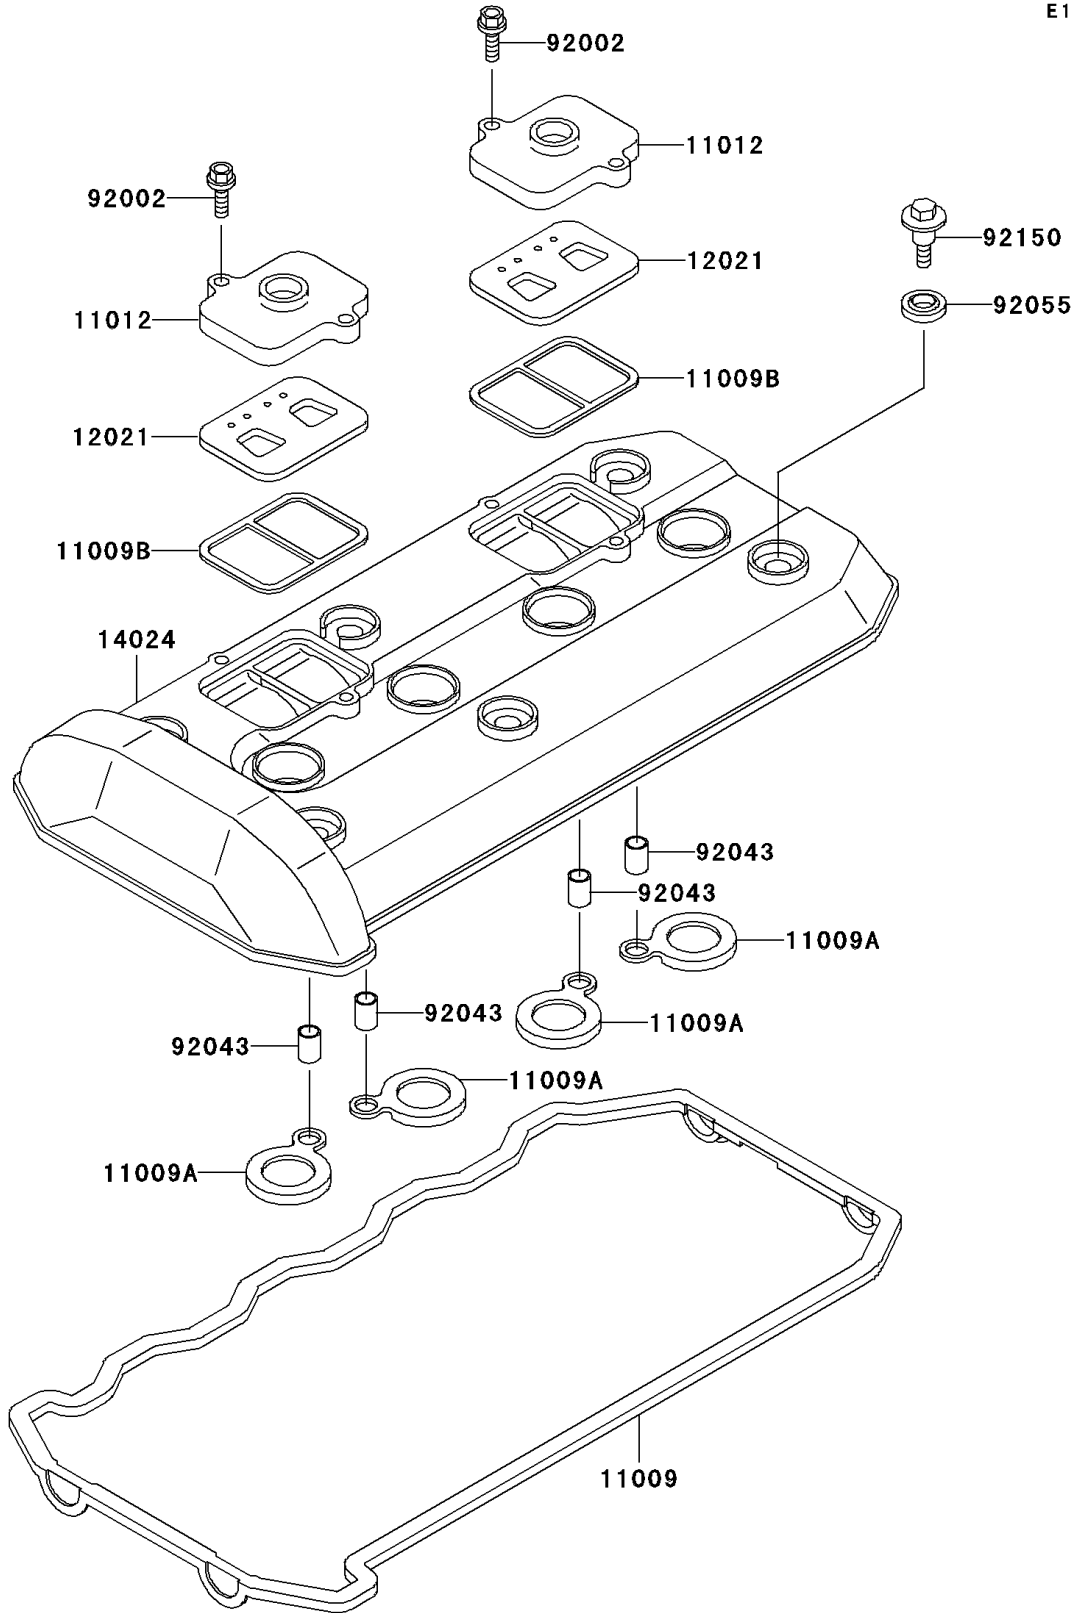

1998 Ninja® ZX™ -11 PARTS DIAGRAM

Cylinder Head Cover

E1112

1998 Ninja® ZX™-11 PARTS LIST

Cylinder Head Cover

ITEM NAME	PART NUMBER	QUANTITY
GASKET,HEAD COVER (Ref # 11009)	11009-1724	1
GASKET,SPARK PLUG (Ref # 11009A)	11009-1725	4
GASKET,REED VALVE (Ref # 11009B)	11009-1857	2
CAP,REED VALVE (Ref # 11012)	11012-1532	2
VALVE-ASSY-REED (Ref # 12021)	12021-1053	2
COVER,HEAD (Ref # 14024)	14024-1628	1
BOLT,6X22 (Ref # 92002)	92002-1068	4
PIN,8.2X10X14 (Ref # 92043)	92043-1264	4
RING-O,HEAD COVER BOLT (Ref # 92055)	92055-1352	6
BOLT,HEAD COVER (Ref # 92150)	92150-1447	6