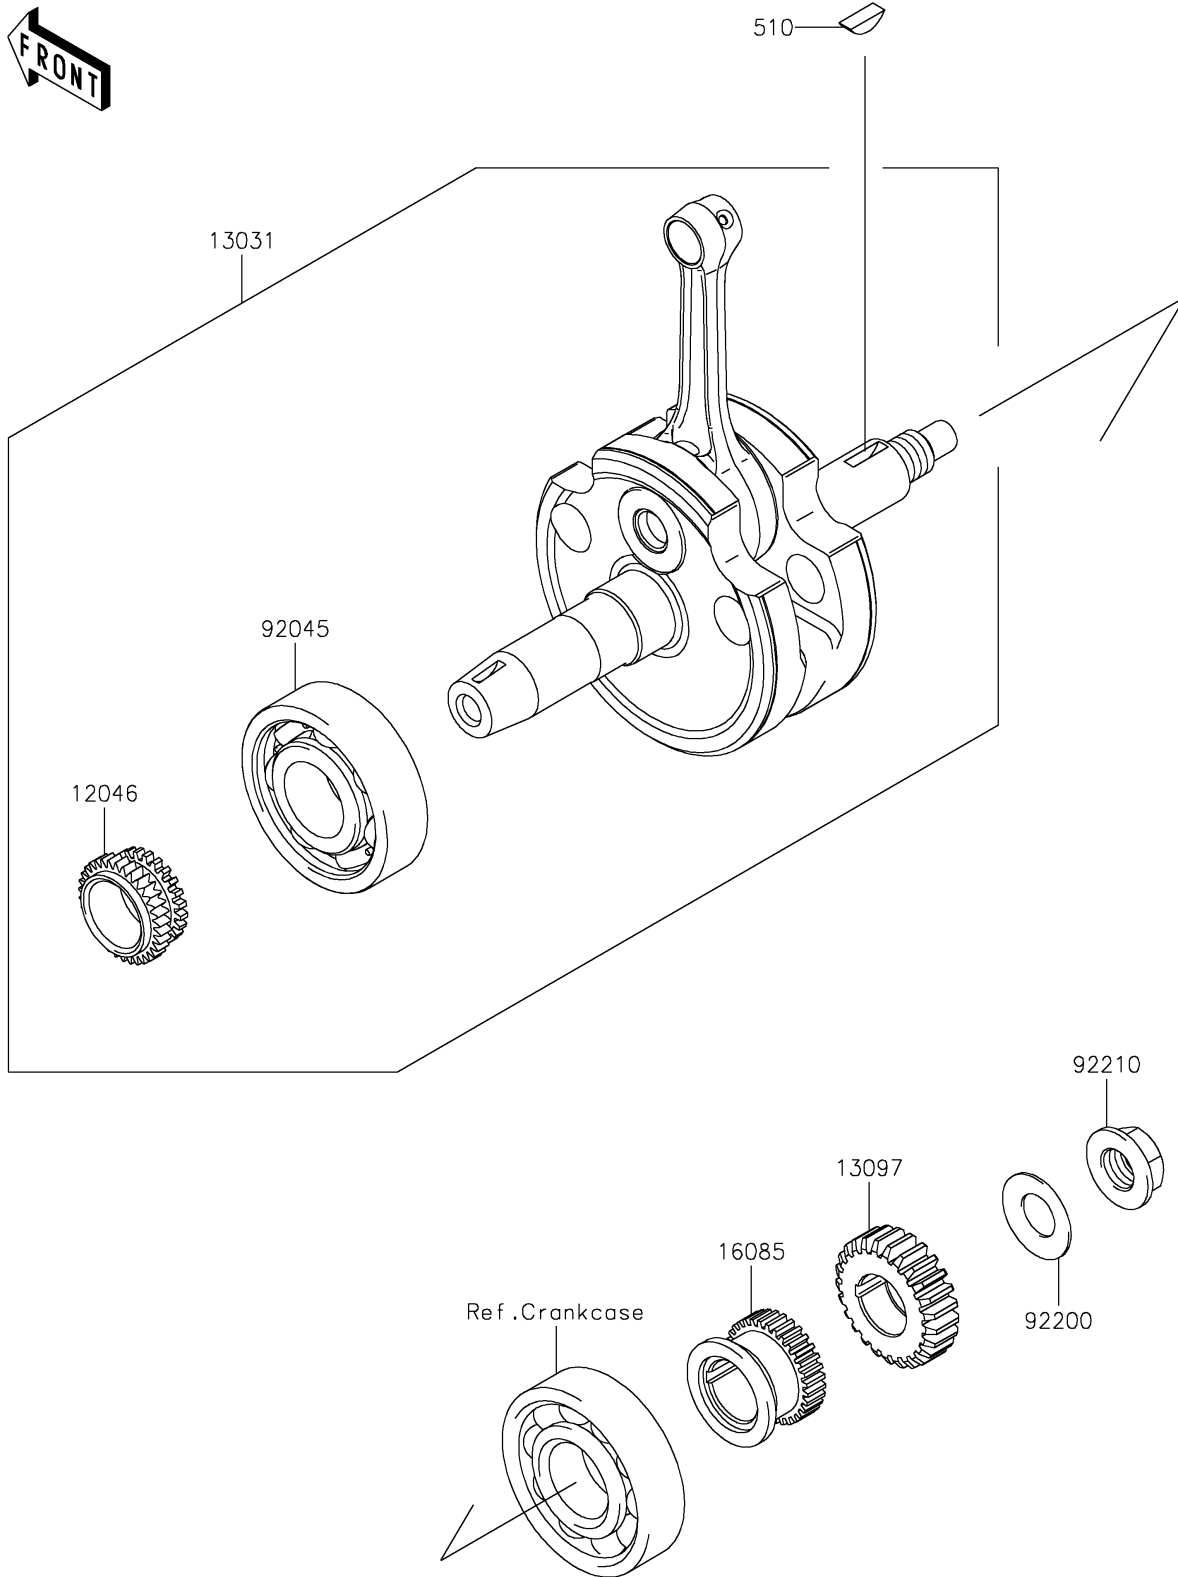

# 2024 KLX®140R PARTS DIAGRAM

Crankshaft

E1321

## 2024 KLX®140R PARTS LIST

### Crankshaft

ITEM NAME	PART NUMBER	QUANTITY
SPROCKET,18T (Ref # 12046)	12046-0575	1
CRANKSHAFT-COMP (Ref # 13031)	13031-1529	1
GEAR-PRIMARY SPUR,25T (Ref # 13097)	13097-0569	1
GEAR,21T (Ref # 16085)	16085-0607	1
BEARING-BALL,25X62X17 (Ref # 92045)	92045-0895	1
WASHER,14.2X28X1.5 (Ref # 92200)	92200-0553	1
NUT,14MM,LEFT HANDED (Ref # 92210)	92210-1647	1
KEY-WOODRUFF (Ref # 510)	510A4200	1