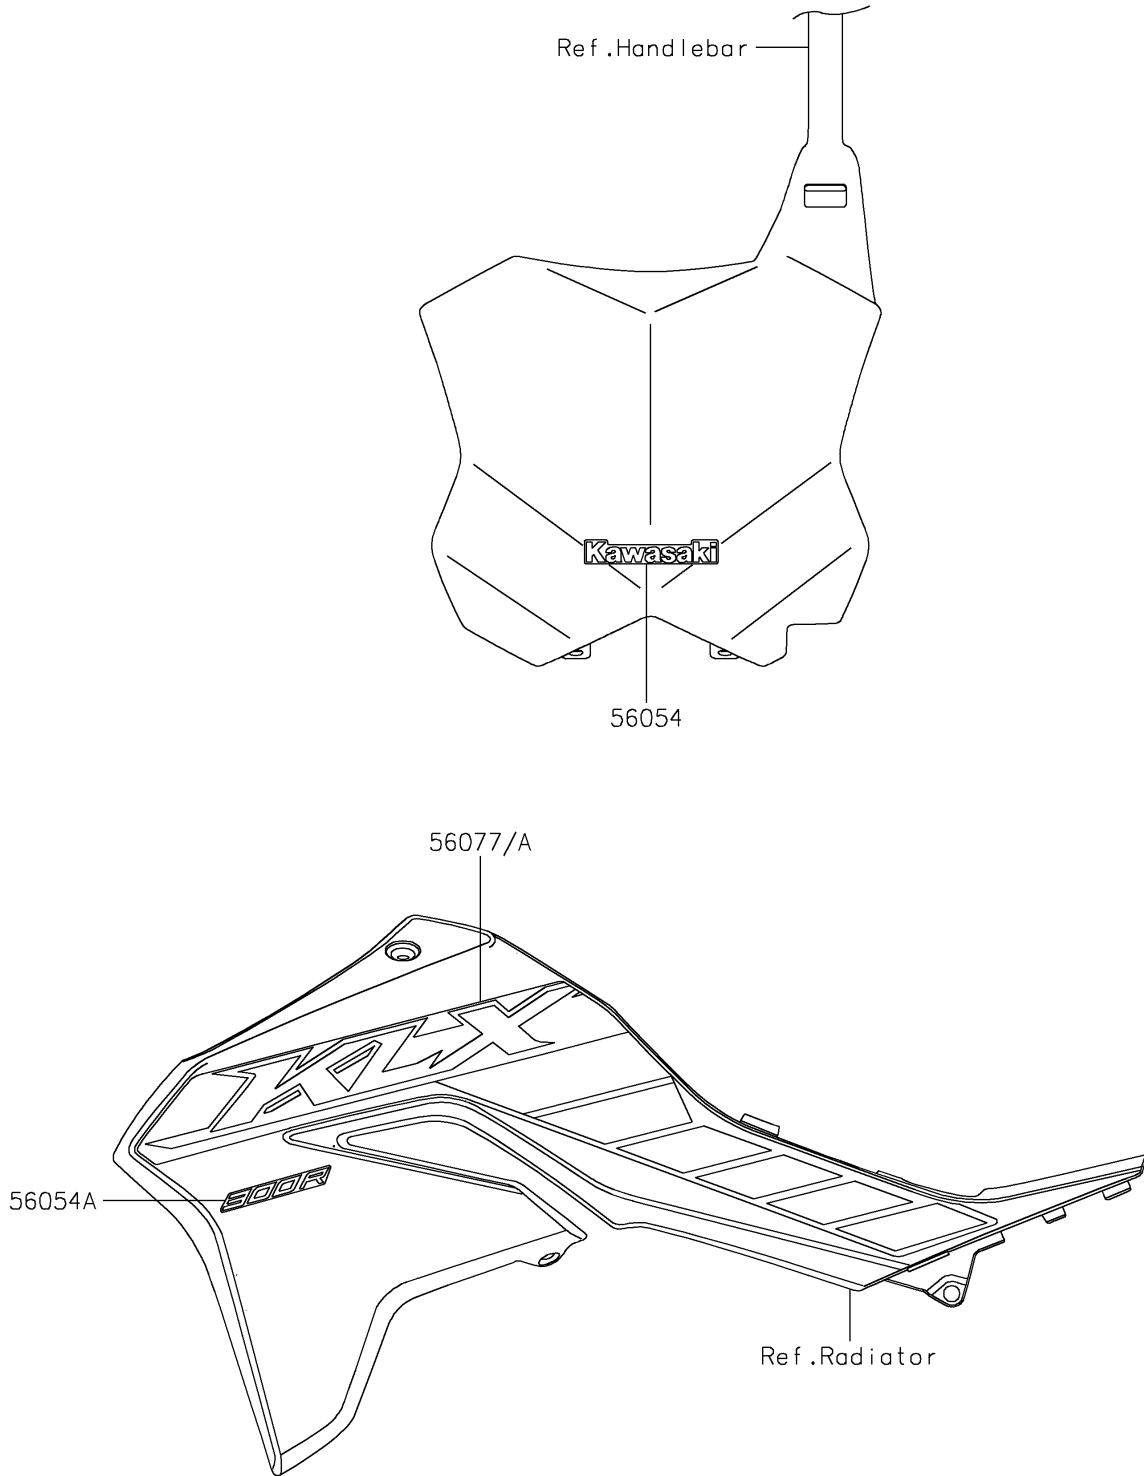

2025 KLX® 300R PARTS DIAGRAM

Decals(Green)(CSFNN/GSFNL)

F2861D

2025 KLX®300R PARTS LIST

Decals(Green)(CSFNN/GSFNL)

ITEM NAME	PART NUMBER	QUANTITY
MARK,KAWASAKI (Ref # 56054)	56054-2939	1
MARK,SHROUD,300R (Ref # 56054A)	56054-4241	2
PATTERN,SHROUD,LH (Ref # 56077)	56077-1914	1
PATTERN,SHROUD,RH (Ref # 56077A)	56077-1915	1