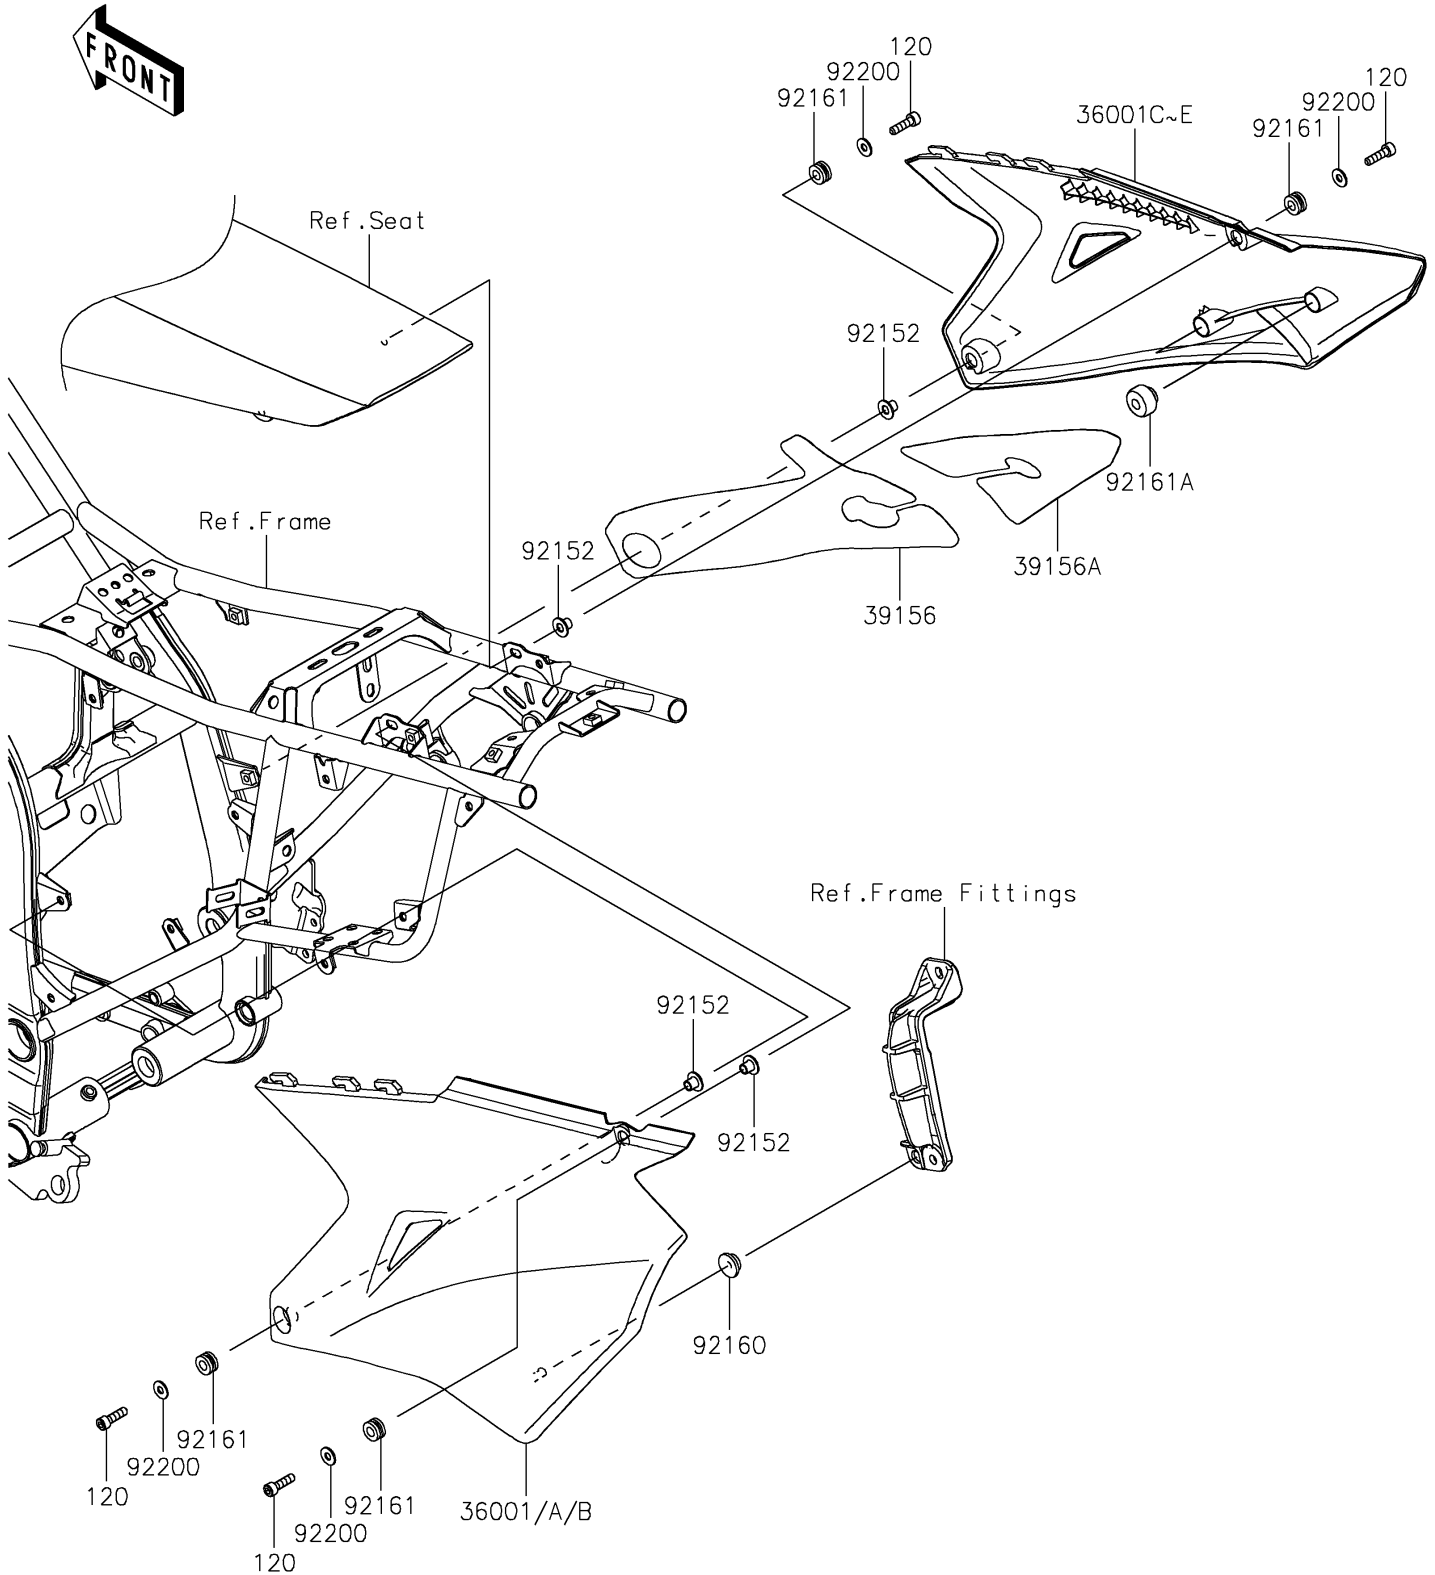

2025 KLX300R PARTS DIAGRAM

Side Covers

F2611

2025 KLX300R PARTS LIST

Side Covers

ITEM NAME	PART NUMBER	QUANTITY
COVER-SIDE,LH,L.GREEN (Ref # 36001A)	36001-0682-290	1
COVER-SIDE,LH,B.GRAY (Ref # 36001B)	36001-0682-67A	1
COVER-SIDE,RH,L.GREEN (Ref # 36001D)	36001-0683-290	1
COVER-SIDE,RH,B.GRAY (Ref # 36001E)	36001-0683-67A	1
PAD,COVER-SIDE,RH,FR (Ref # 39156)	39156-2458	1
PAD,COVER-SIDE,RH,RR (Ref # 39156A)	39156-2459	1
COLLAR,6.3X8.3X9.2 (Ref # 92152)	92152-1671	4
DAMPER (Ref # 92160)	92160-1613	1
DAMPER,8X16X8.6 (Ref # 92161)	92161-0685	4
DAMPER (Ref # 92161A)	92161-1783	2
WASHER,6.2X15X1.2 (Ref # 92200)	92200-1762	4
BOLT-SOCKET,6X25 (Ref # 120)	120CC0625	4