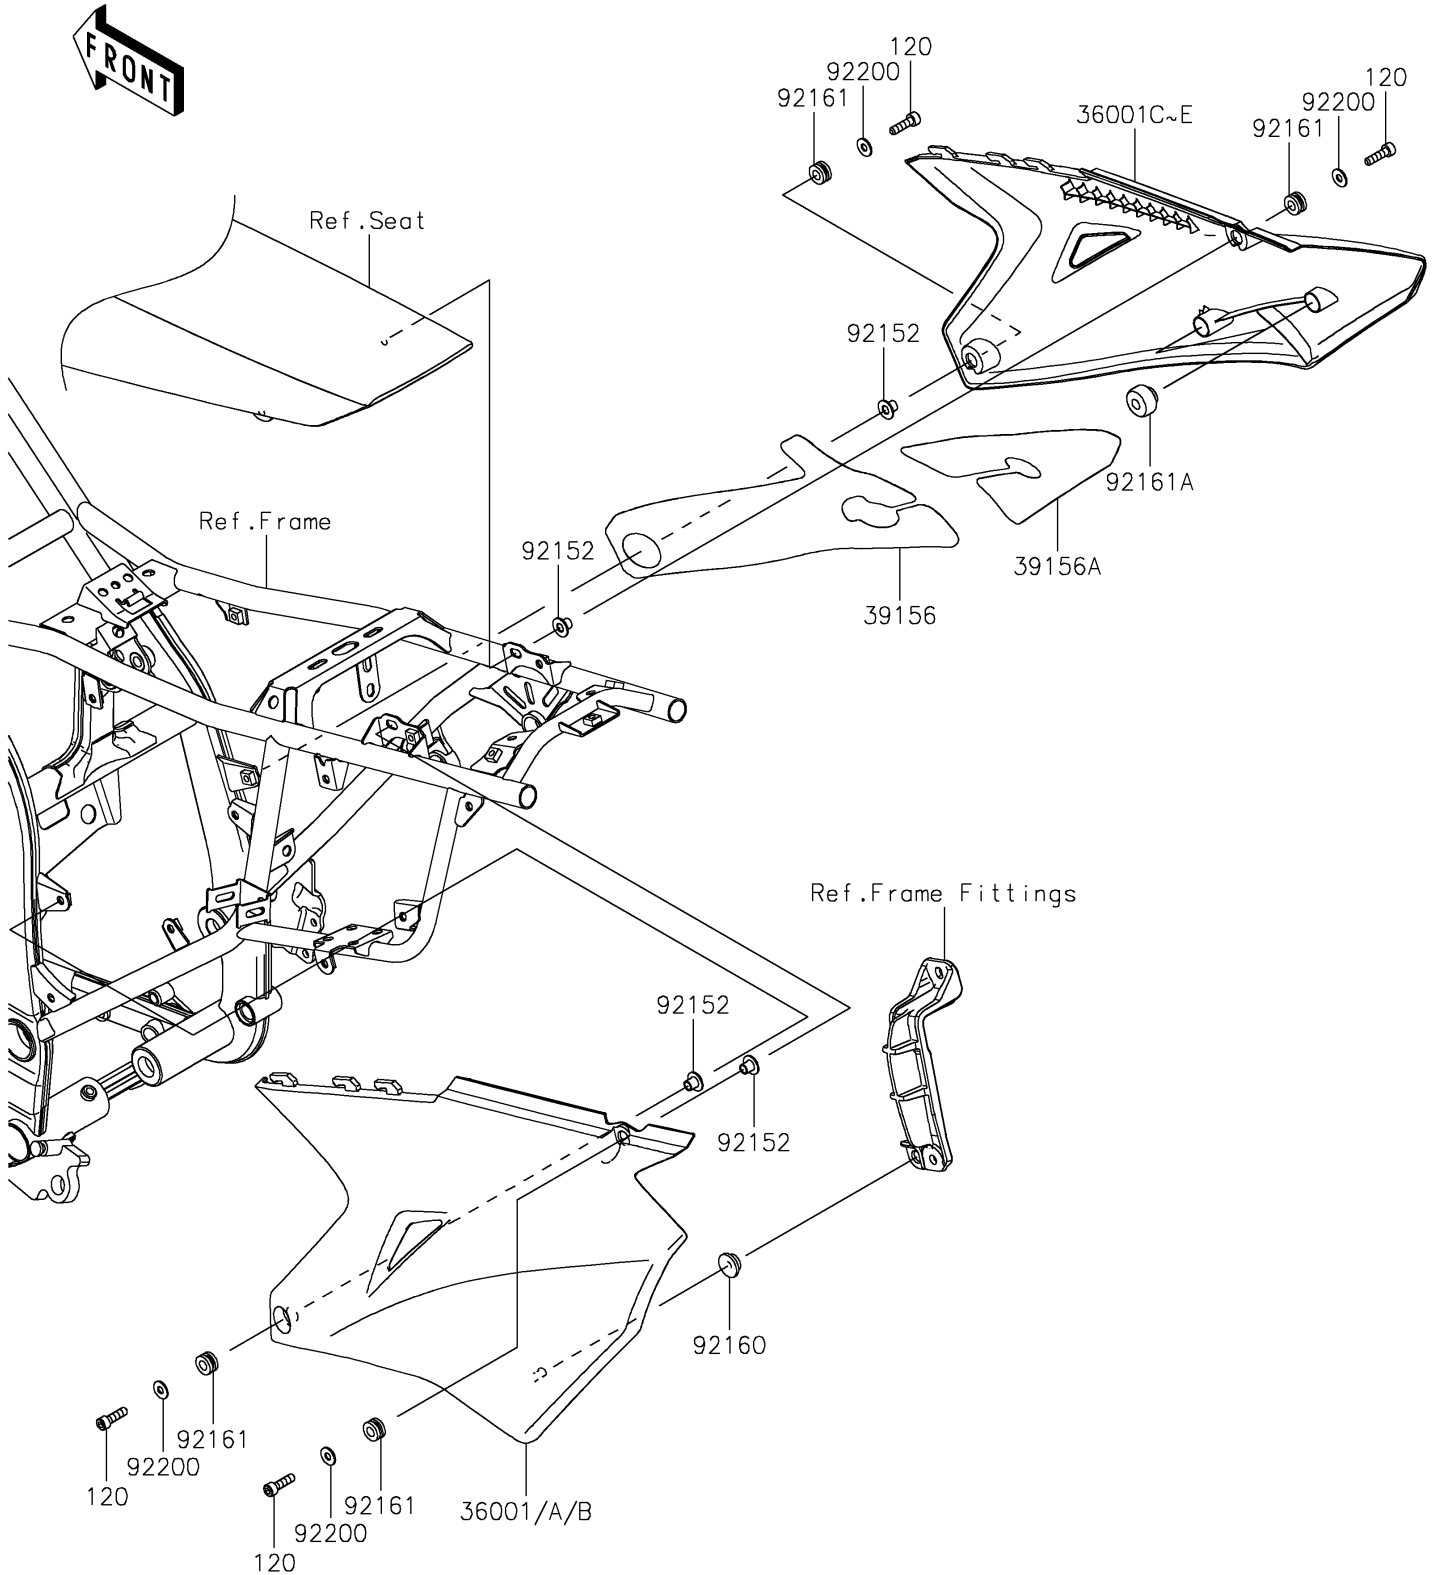

# 2025 KLX®300R PARTS DIAGRAM

## Side Covers

F2611

## 2025 KLX®300R PARTS LIST

### Side Covers

ITEM NAME	PART NUMBER	QUANTITY
COVER-SIDE,LH,L.GREEN (Ref # 36001A)	36001-0682-290	1
COVER-SIDE,LH,B.GRAY (Ref # 36001B)	36001-0682-67A	1
COVER-SIDE,RH,L.GREEN (Ref # 36001D)	36001-0683-290	1
COVER-SIDE,RH,B.GRAY (Ref # 36001E)	36001-0683-67A	1
PAD,COVER-SIDE,RH,FR (Ref # 39156)	39156-2458	1
PAD,COVER-SIDE,RH,RR (Ref # 39156A)	39156-2459	1
COLLAR,6.3X8.3X9.2 (Ref # 92152)	92152-1671	4
DAMPER (Ref # 92160)	92160-1613	1
DAMPER,8X16X8.6 (Ref # 92161)	92161-0685	4
DAMPER (Ref # 92161A)	92161-1783	2
WASHER,6.2X15X1.2 (Ref # 92200)	92200-1762	4
BOLT-SOCKET,6X25 (Ref # 120)	120CC0625	4