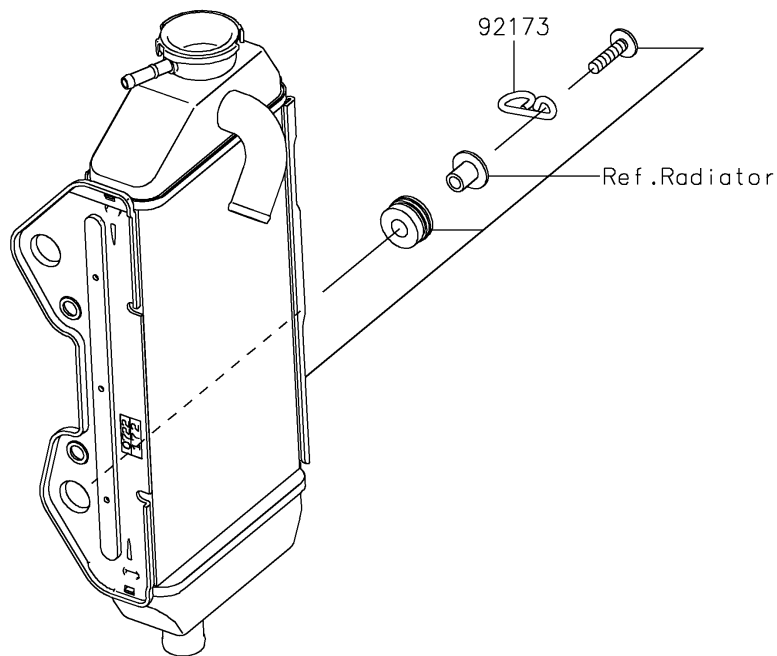

2025 KLX300R PARTS DIAGRAM

Cables

F2540

2025 KLX300R PARTS LIST

Cables

ITEM NAME	PART NUMBER	QUANTITY
CABLE-CLUTCH (Ref # 54011)	54011-0651	1
CABLE-THROTTLE (Ref # 54012)	54012-0711	1
CLAMP,CLUTCH CABLE (Ref # 92173)	92173-2205	1