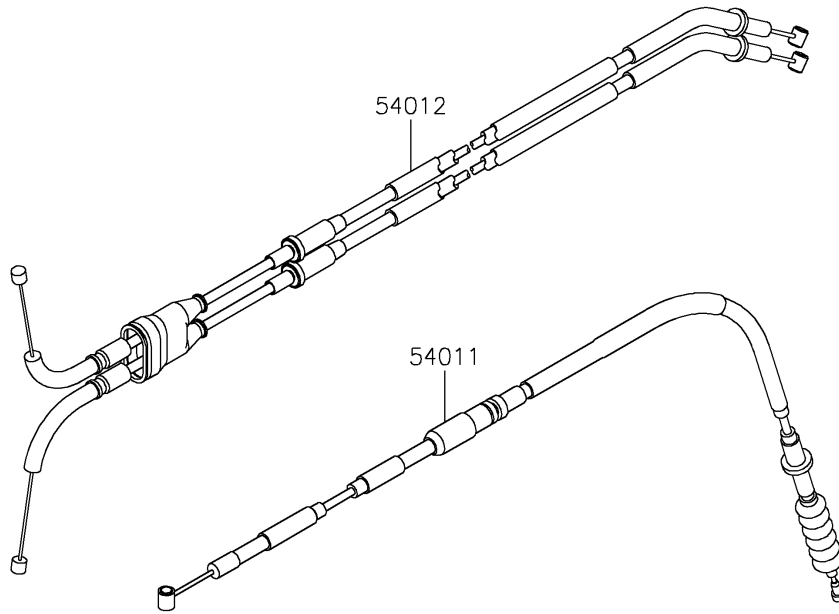

2025 KLX300R PARTS DIAGRAM

Cables

F2540

2025 KLX300R PARTS LIST

Cables

ITEM NAME	PART NUMBER	QUANTITY
CABLE-CLUTCH (Ref # 54011)	54011-0651	1
CABLE-THROTTLE (Ref # 54012)	54012-0711	1
CLAMP,CLUTCH CABLE (Ref # 92173)	92173-2205	1