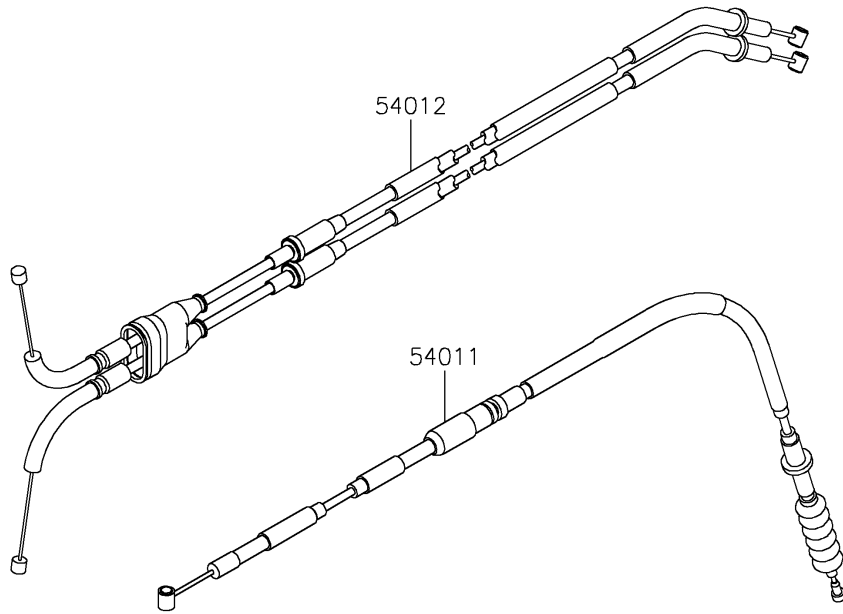

2025 KLX®300R PARTS DIAGRAM

Cables

F2540

2025 KLX®300R PARTS LIST

Cables

ITEM NAME	PART NUMBER	QUANTITY
CABLE-CLUTCH (Ref # 54011)	54011-0651	1
CABLE-THROTTLE (Ref # 54012)	54012-0711	1
CLAMP,CLUTCH CABLE (Ref # 92173)	92173-2205	1