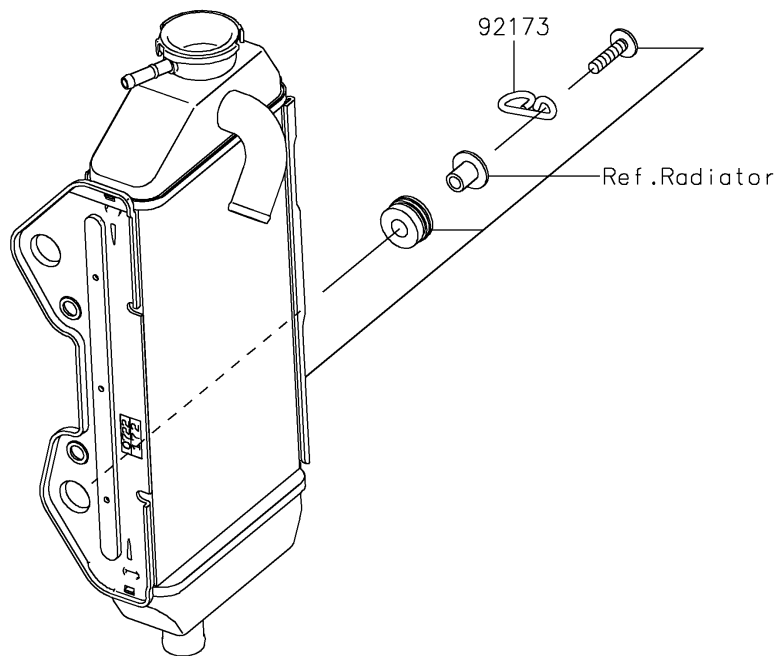

2025 KLX®300R PARTS DIAGRAM

Cables

F2540

2025 KLX®300R PARTS LIST

Cables

ITEM NAME	PART NUMBER	QUANTITY
CABLE-CLUTCH (Ref # 54011)	54011-0651	1
CABLE-THROTTLE (Ref # 54012)	54012-0711	1
CLAMP,CLUTCH CABLE (Ref # 92173)	92173-2205	1