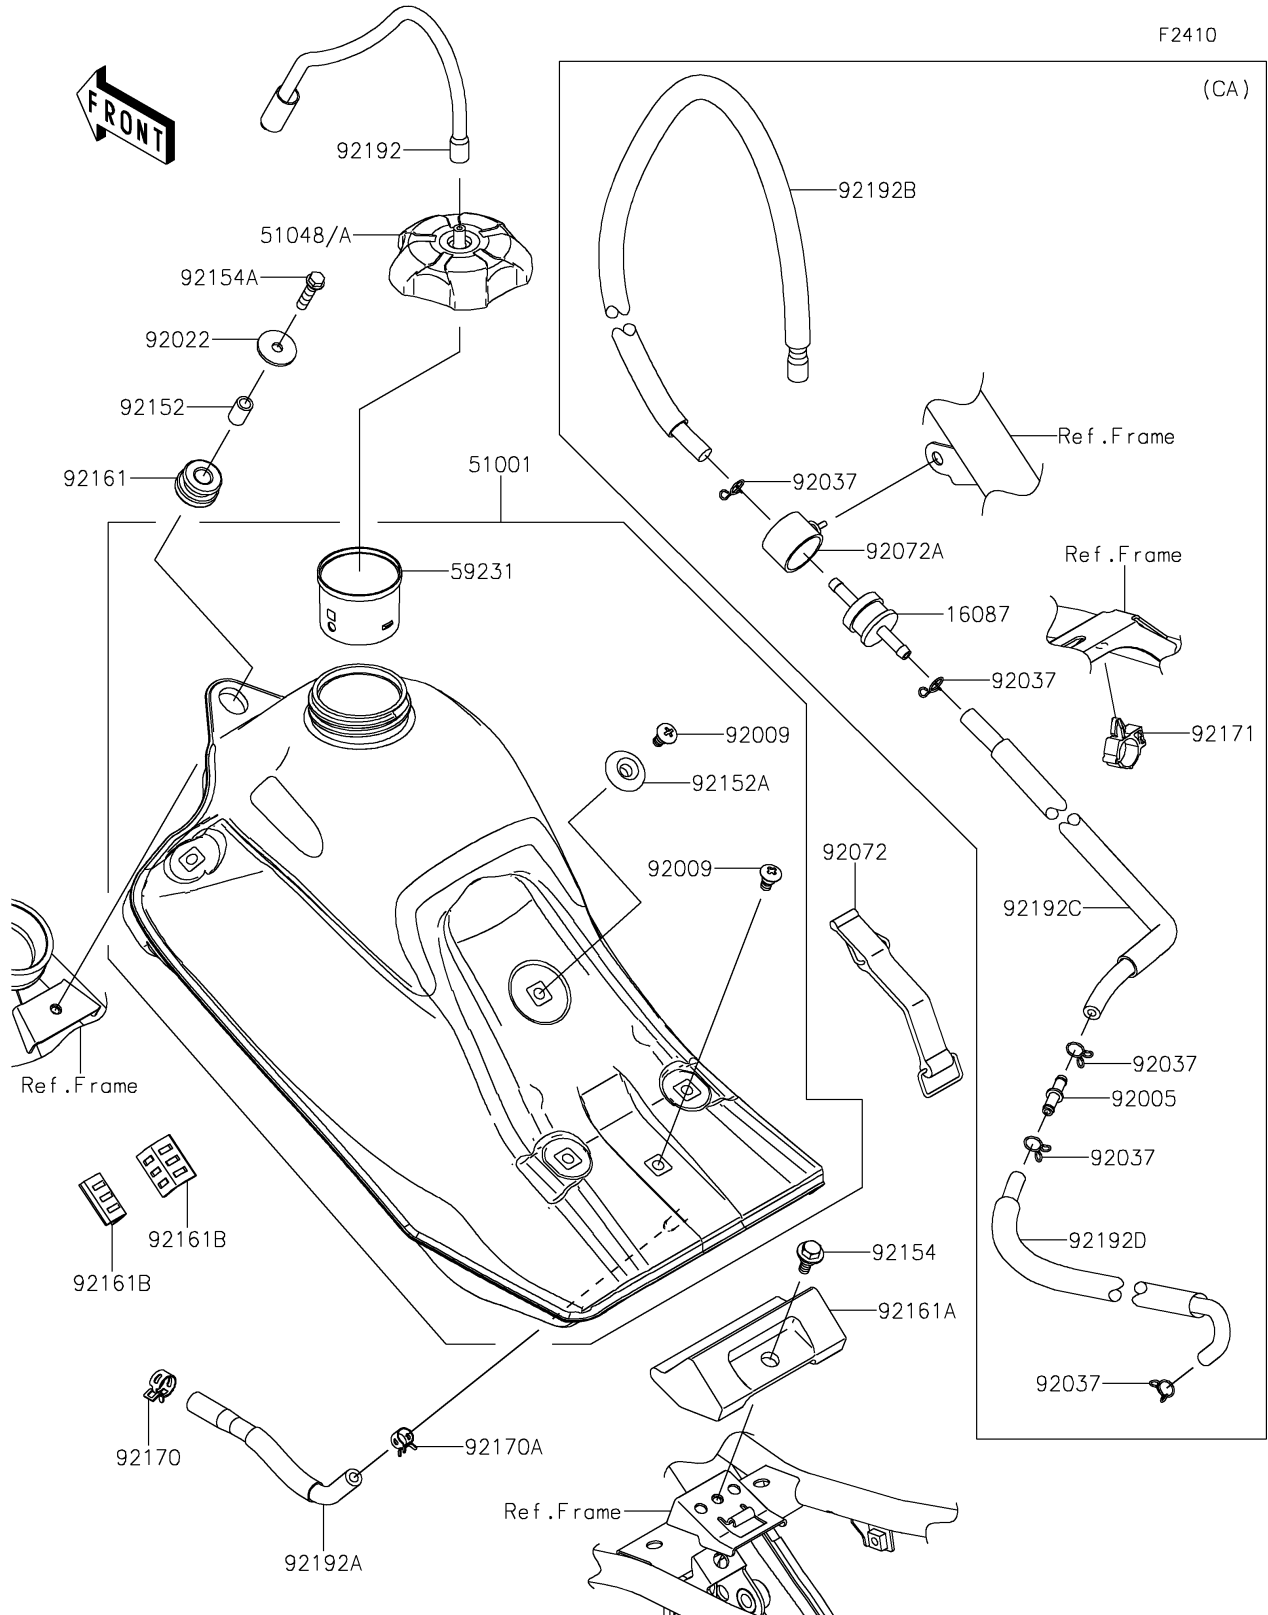

2025 KLX®300R PARTS DIAGRAM

Fuel Tank

2025 KLX®300R PARTS LIST

Fuel Tank

ITEM NAME	PART NUMBER	QUANTITY
TANK-COMP-FUEL (Ref # 51001)	51001-0887	1
FILLER (Ref # 59231)	59231-0745	1
SCREW,6MM (Ref # 92009)	92009-1971	2
WASHER,6.5X24X2 (Ref # 92022)	92022-1690	1
BAND,FUEL TANK (Ref # 92072)	92072-0835	1
COLLAR,6.8X10X16 (Ref # 92152)	92152-1552	1
COLLAR (Ref # 92152A)	92152-2589	1
BOLT,FLANGED,6X16 (Ref # 92154)	92154-0385	1
BOLT,FLANGED,6X25 (Ref # 92154A)	92154-0520	1
DAMPER,FUEL TANK,FR (Ref # 92161)	92161-1914	1
DAMPER (Ref # 92161A)	92161-2199	1
DAMPER (Ref # 92161B)	92161-2220	2
CLAMP (Ref # 92170)	92170-1492	1
CLAMP (Ref # 92170A)	92170-1493	1
TUBE,FUEL TANK-FUEL PUMP (Ref # 92192A)	92192-1960	1