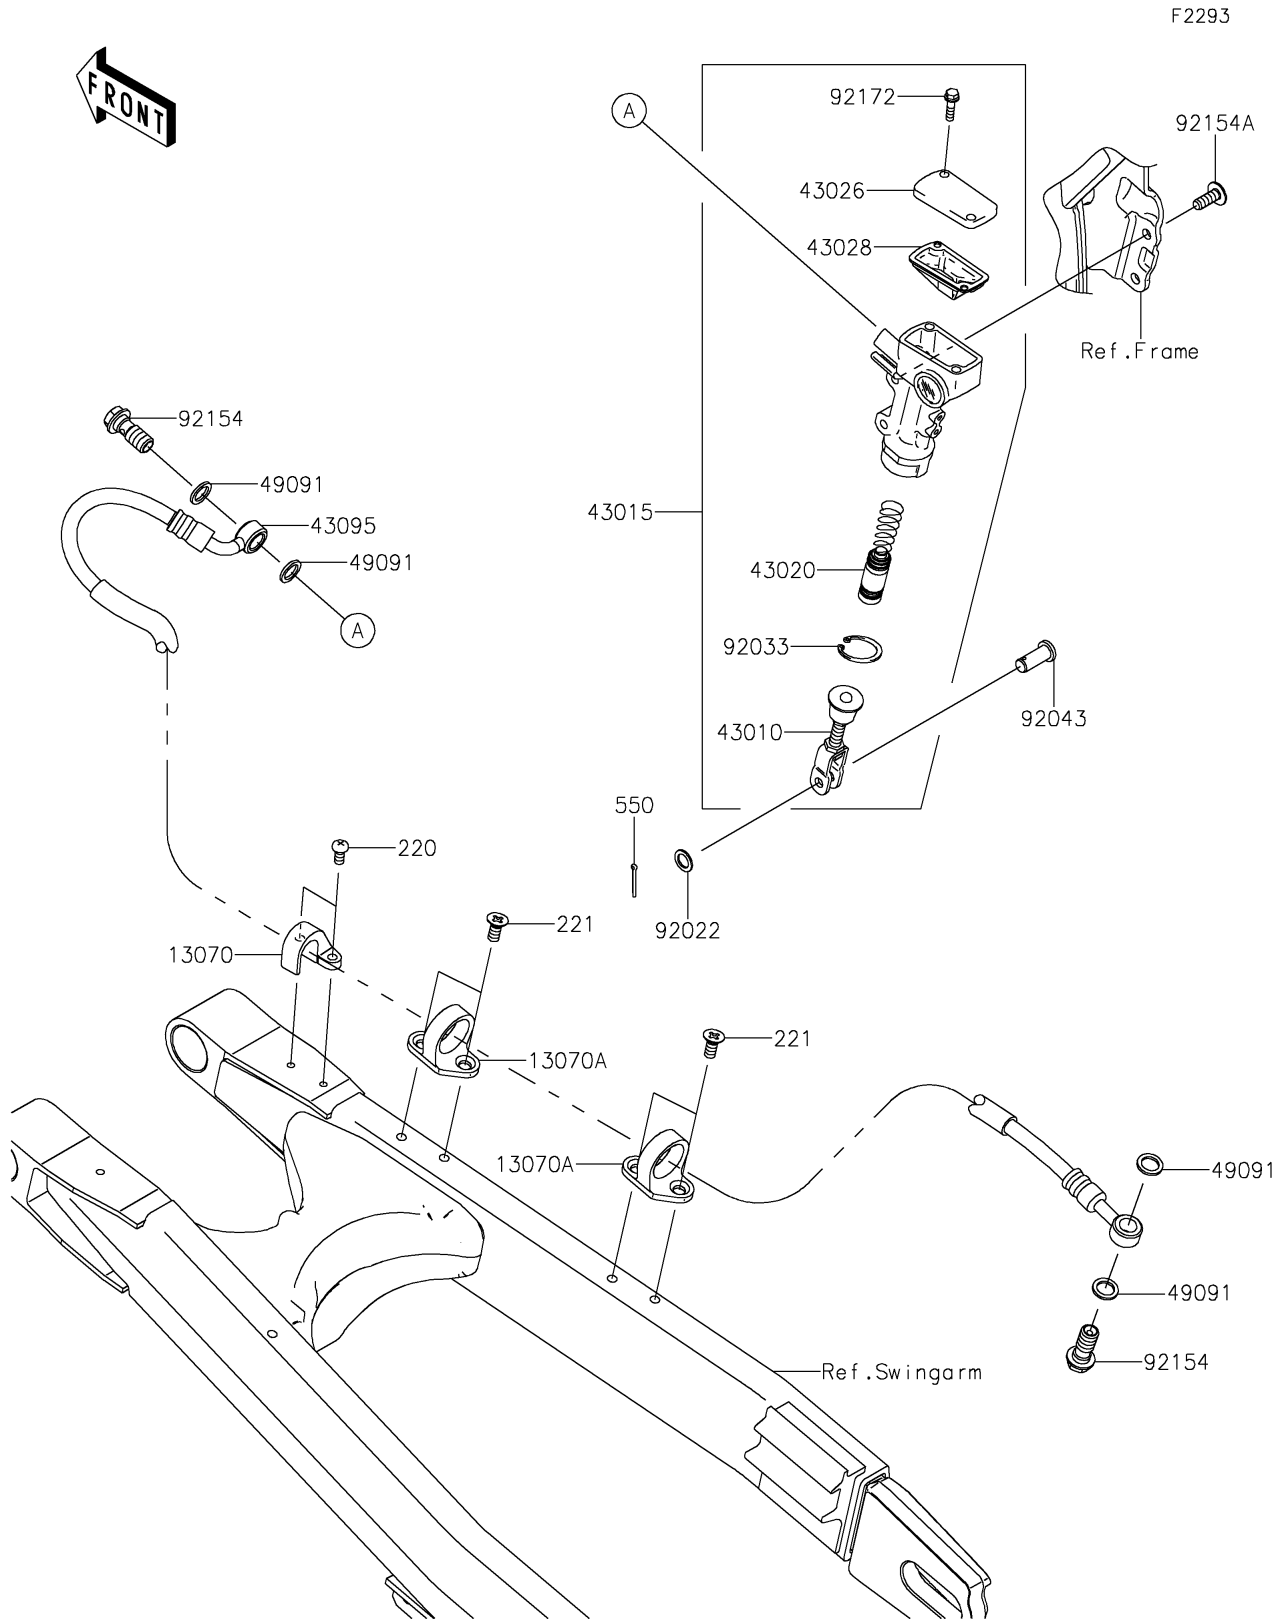

2025 KLX300R PARTS DIAGRAM

Rear Master Cylinder

2025 KLX300R PARTS LIST

Rear Master Cylinder

ITEM NAME	PART NUMBER	QUANTITY
GUIDE,BRAKE HOSE (Ref # 13070)	13070-0826	1
GUIDE,HOSE (Ref # 13070A)	13070-1144	2
ROD-ASSY-BRAKE (Ref # 43010)	43010-1087	1
CYLINDER-ASSY-MASTER (Ref # 43015)	43015-0168	1
PISTON-COMP-BRAKE (Ref # 43020)	43020-1094	1
CAP-BRAKE (Ref # 43026)	43026-0023	1
DIAPHRAGM (Ref # 43028)	43028-1092	1
HOSE-BRAKE,M/CYLINDER-CALIPER (Ref # 43095)	43095-1643	1
WASHER-SEAL,10.1X14.5X1.5 (Ref # 49091)	49091-0001	4
WASHER,8.5X13X1 (Ref # 92022)	92022-1028	1
RING-SNAP,20.9X24.6X1.2 (Ref # 92033)	92033-0079	1
PIN (Ref # 92043)	92043-0004	1
BOLT,FLANGED,10X23 (Ref # 92154)	92154-0732	2
BOLT,SOCKET,6X16 (Ref # 92154A)	92154-1678	2
SCREW (Ref # 92172)	92172-1064	2
SCREW-PAN-CROS,5X10 (Ref # 220)	220AA0510	2
SCREW-CSK-CROS,6X10 (Ref # 221)	221AA0610	4
PIN-COTTER,2.0X15 (Ref # 550)	550AA2015	1