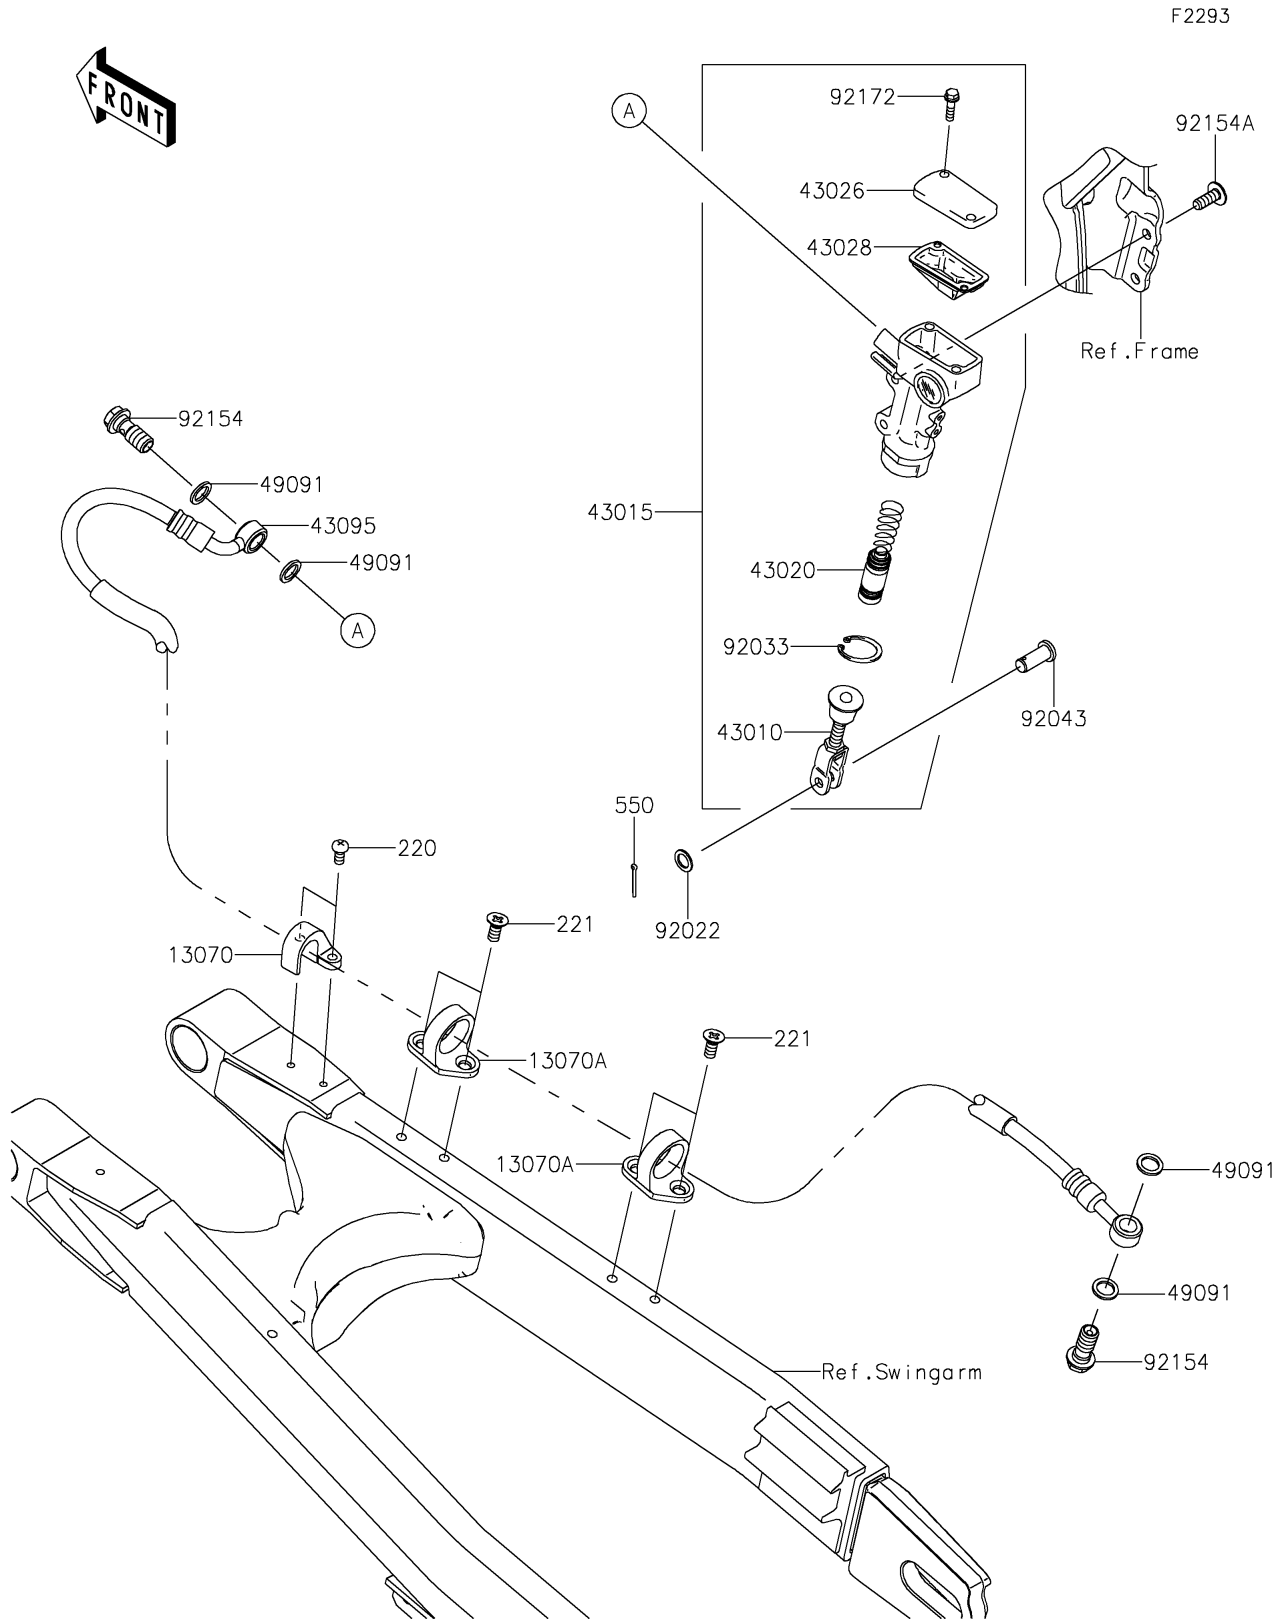

# 2025 KLX® 300R PARTS DIAGRAM

## Rear Master Cylinder

## 2025 KLX®300R PARTS LIST

### Rear Master Cylinder

ITEM NAME	PART NUMBER	QUANTITY
GUIDE,BRAKE HOSE (Ref # 13070)	13070-0826	1
GUIDE,HOSE (Ref # 13070A)	13070-1144	2
ROD-ASSY-BRAKE (Ref # 43010)	43010-1087	1
CYLINDER-ASSY-MASTER (Ref # 43015)	43015-0168	1
PISTON-COMP-BRAKE (Ref # 43020)	43020-1094	1
CAP-BRAKE (Ref # 43026)	43026-0023	1
DIAPHRAGM (Ref # 43028)	43028-1092	1
HOSE-BRAKE,M/CYLINDER-CALIPER (Ref # 43095)	43095-1643	1
WASHER-SEAL,10.1X14.5X1.5 (Ref # 49091)	49091-0001	4
WASHER,8.5X13X1 (Ref # 92022)	92022-1028	1
RING-SNAP,20.9X24.6X1.2 (Ref # 92033)	92033-0079	1
PIN (Ref # 92043)	92043-0004	1
BOLT,FLANGED,10X23 (Ref # 92154)	92154-0732	2
BOLT,SOCKET,6X16 (Ref # 92154A)	92154-1678	2
SCREW (Ref # 92172)	92172-1064	2
SCREW-PAN-CROS,5X10 (Ref # 220)	220AA0510	2
SCREW-CSK-CROS,6X10 (Ref # 221)	221AA0610	4
PIN-COTTER,2.0X15 (Ref # 550)	550AA2015	1