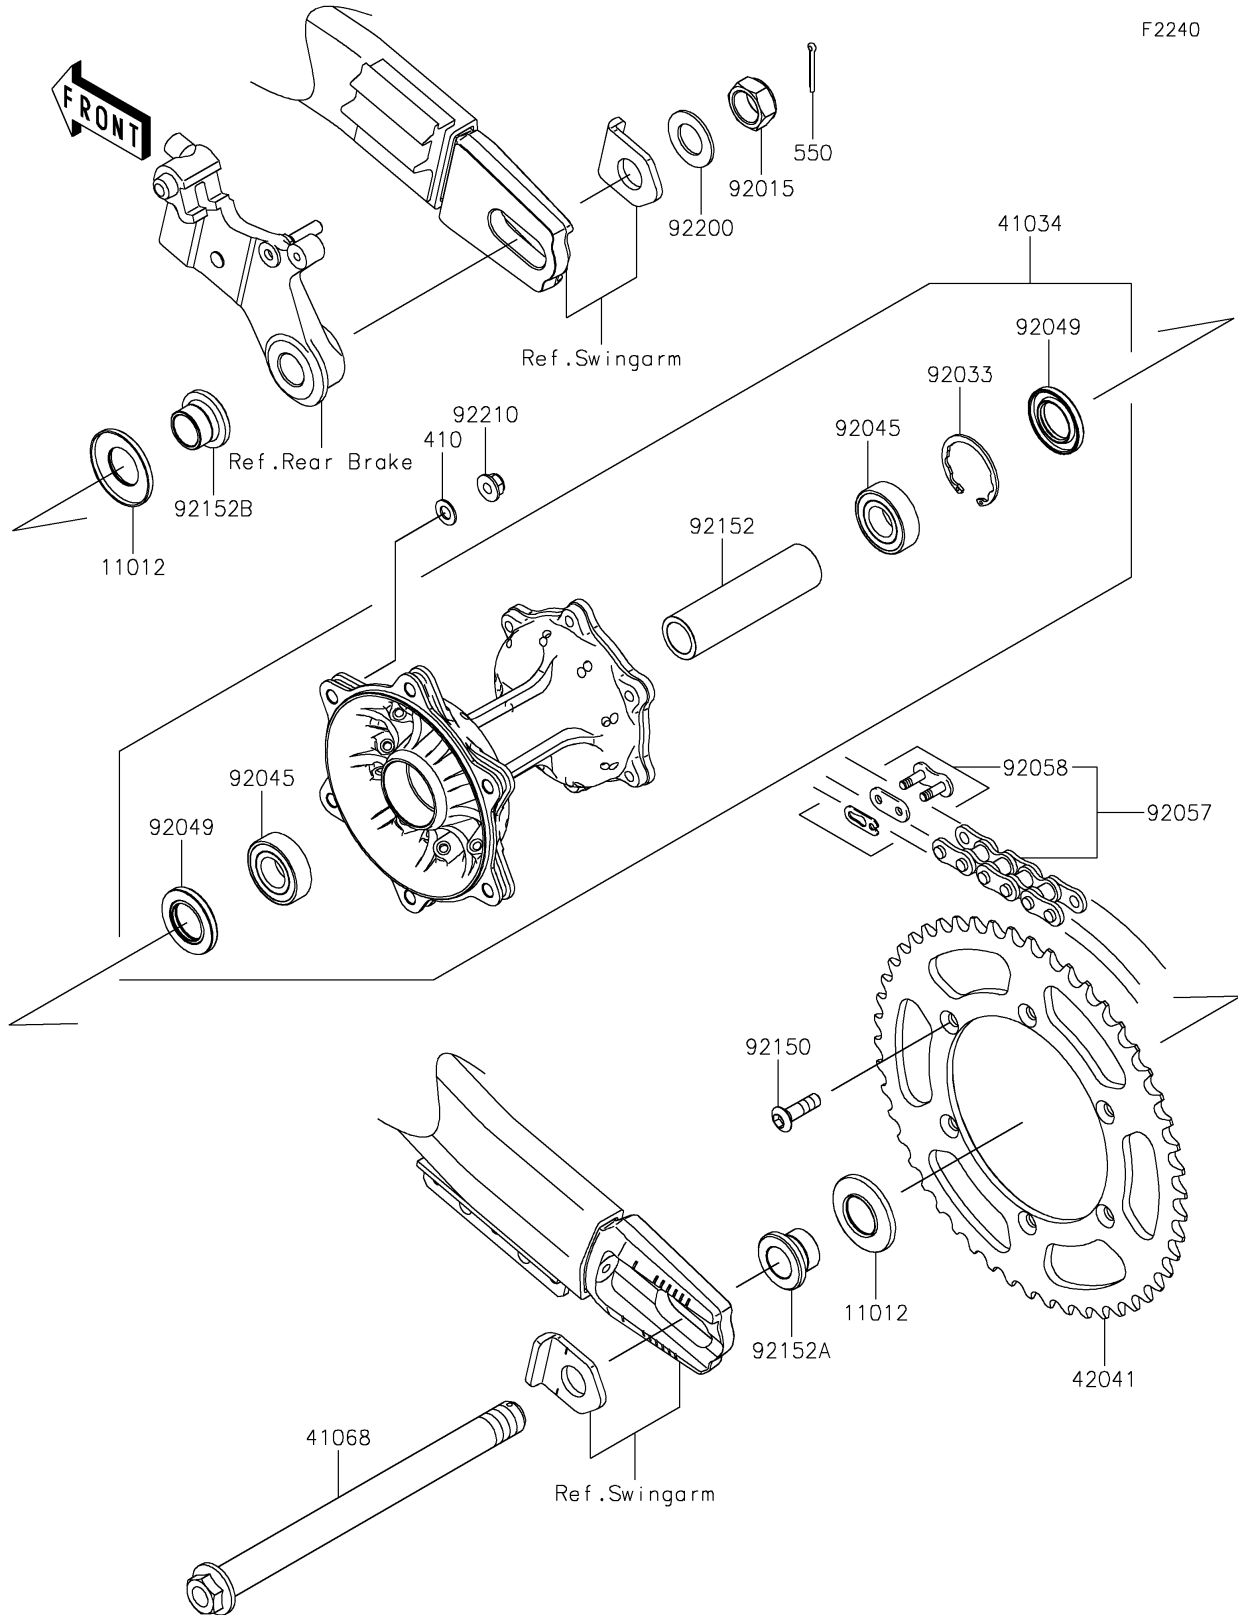

2025 KLX®300R PARTS DIAGRAM

Rear Hub

2025 KLX®300R PARTS LIST

Rear Hub

ITEM NAME	PART NUMBER	QUANTITY
CAP,AXLE (Ref # 11012)	11012-1581	2
DRUM-ASSY,REAR BRAKE (Ref # 41034)	41034-0044	1
AXLE,RR,20X250 (Ref # 41068)	41068-0602	1
SPROCKET-HUB,50T (Ref # 42041)	42041-0176	1
NUT,LOCK,20MM (Ref # 92015)	92015-1770	1
RING-SNAP,42MM (Ref # 92033)	92033-1041	1
BEARING-BALL,6004X8JRLX2/3A (Ref # 92045)	92045-1239	2
SEAL-OIL,BJNC2 25425 (Ref # 92049)	92049-1203	2
CHAIN,DRIVE,520VEX110L (Ref # 92057)	92057-0806	1
JOINT-CHAIN (Ref # 92058)	92058-0044	1
BOLT,SOCKET,8X28 (Ref # 92150)	92150-1978	6
COLLAR,REAR BRAKE DRUM,L=105 (Ref # 92152)	92152-0529	1
COLLAR,RR AXLE,LH,L=22 (Ref # 92152A)	92152-0734	1
COLLAR,RR AXLE,RH,L=20 (Ref # 92152B)	92152-0735	1
WASHER,20.2X36X2 (Ref # 92200)	92200-1146	1
NUT,FLANGED,LOCK,8MM (Ref # 92210)	92210-0493	6
WASHER-PLAIN-SMALL,8MM (Ref # 410)	410AA0800	6
PIN-COTTER,3.0X25 (Ref # 550)	550AA3025	1